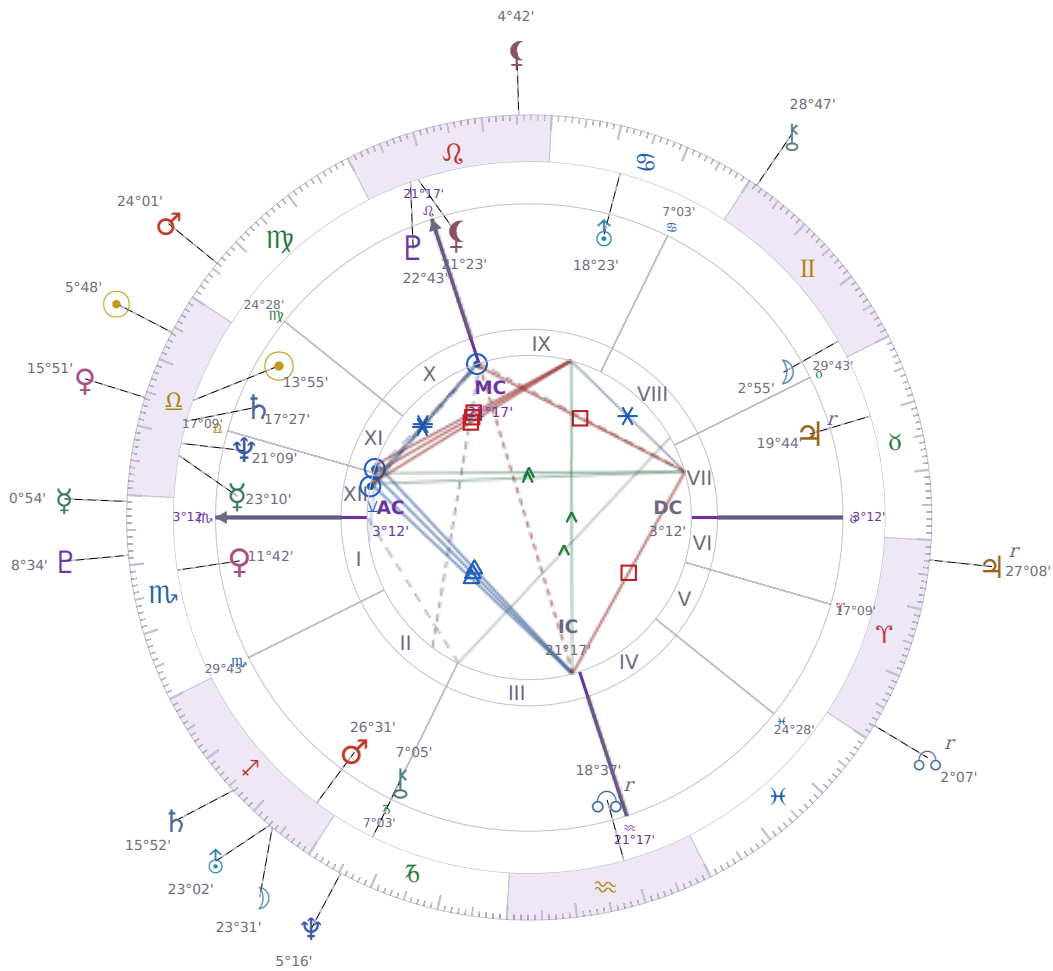

DAILY HOROSCOPE

Vladimir Putin

President of Russia (2000–2008; since 2012)

♎ Libra October 7, 1952 09:30 Saint Petersburg

Tuesday, 29 September 1987

TRANSITS FOR TODAY

☉ Sun	in ♎ Libra	5°48'44"
☾ Moon	in ♐ Sagittarius	23°31'41"
☿ Mercury	in ♏ Scorpio	0°54'33"
♀ Venus	in ♎ Libra	15°51'06"
♂ Mars	in ♍ Virgo	24°01'49"
♃ Jupiter	in ♈ Aries Rx	27°08'41"
♄ Saturn	in ♐ Sagittarius	15°52'19"

♅ Uranus	in	♐ Sagittarius	23°02'52"
♆ Neptune	in	♑ Capricorn	5°16'14"
♇ Pluto	in	♏ Scorpio	8°34'15"
♁ Chiron	in	♊ Gemini	28°47'05"
♊ NNode	in	♈ Aries Rx	2°07'06"
♁ Lilith	in	♌ Leo	4°42'15"

NATAL PLANETS

KEY DATE

☿ Mercury enters ♏ Scorpio

Mercury in *Scorpio* brings **sharper focus** to conversations—people tend to ask tougher questions and get straight to what actually matters instead of making small talk. At work and in relationships, you'll notice others **reading between the lines** more carefully and expecting the same from you, which means vague answers stop working. This transit makes people less willing to skim the surface, so discussions go **deeper and longer** than usual, and secrets or half-truths become harder to hide.