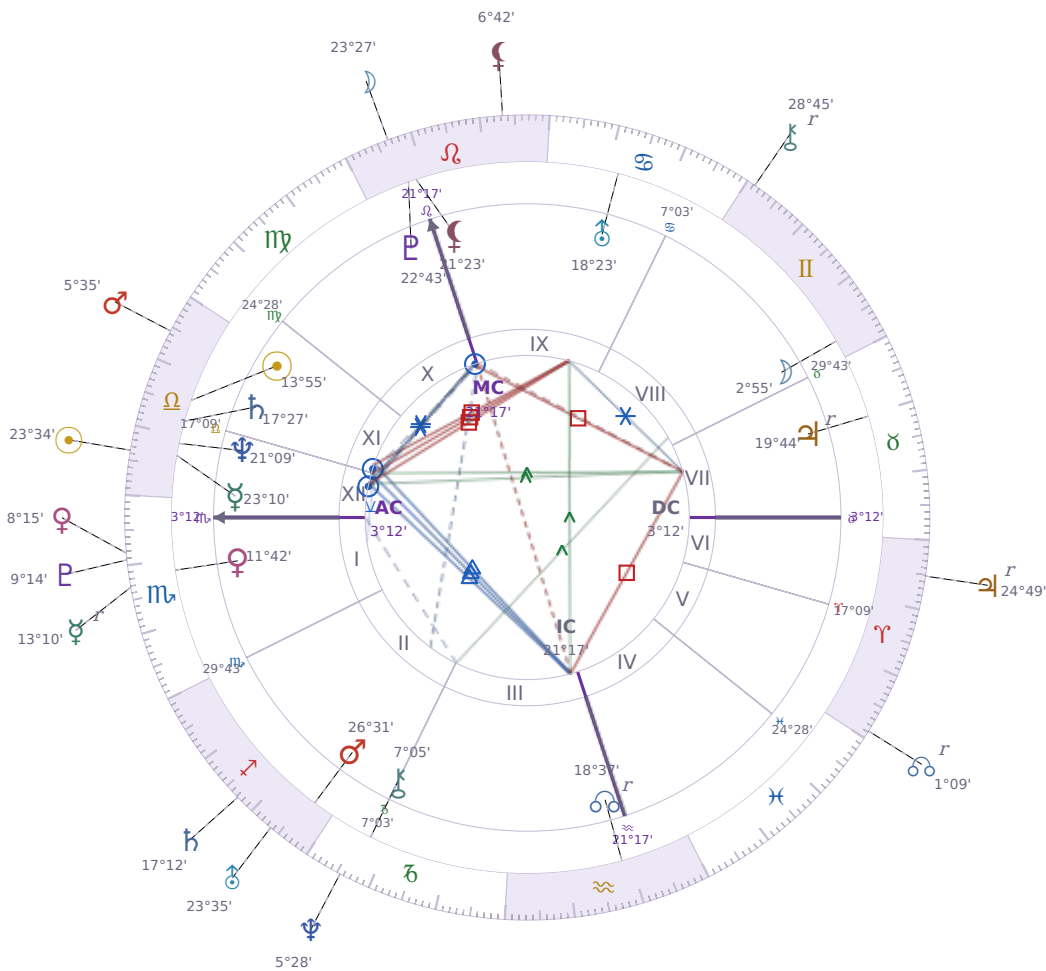

DAILY HOROSCOPE

Vladimir Putin

President of Russia (2000–2008; since 2012)

♎ Libra October 7, 1952 09:30 Saint Petersburg

Saturday, 17 October 1987

TRANSITS FOR TODAY

☉ Sun	in ♎ Libra	23°34'39"
☾ Moon	in ♌ Leo	23°27'53"
☿ Mercury	in ♏ Scorpio Rx	13°10'19"
♀ Venus	in ♏ Scorpio	8°15'30"
♂ Mars	in ♎ Libra	5°35'18"
♃ Jupiter	in ♈ Aries Rx	24°49'29"
♄ Saturn	in ♐ Sagittarius	17°12'45"

♅ Uranus	in	♐ Sagittarius	23°35'47"
♆ Neptune	in	♑ Capricorn	5°28'45"
♇ Pluto	in	♏ Scorpio	9°14'47"
♁ Chiron	in	♊ Gemini Rx	28°45'49"
♊ NNode	in	♈ Aries Rx	1°09'54"
♁ Lilith	in	♌ Leo	6°42'50"

NATAL PLANETS