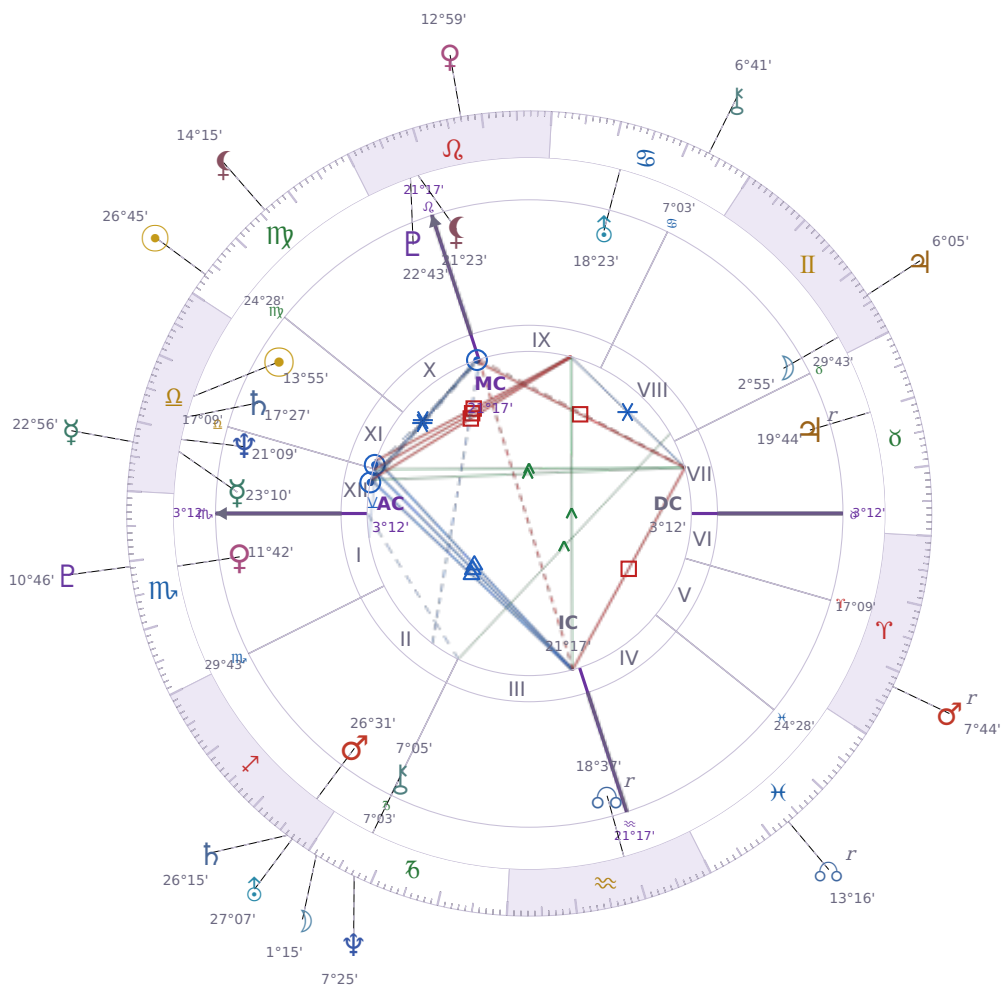

DAILY HOROSCOPE

Vladimir Putin

President of Russia (2000–2008; since 2012)

♎ Libra October 7, 1952 09:30 Saint Petersburg

Monday, 19 September 1988

TRANSITS FOR TODAY

☉ Sun	in ♍ Virgo	26°45'43"
☾ Moon	in ♐ Capricorn	1°15'36"
☿ Mercury	in ♎ Libra	22°56'54"
♀ Venus	in ♌ Leo	12°59'47"
♂ Mars	in ♈ Aries Rx	7°44'24"
♃ Jupiter	in ♊ Gemini	6°05'13"
♄ Saturn	in ♐ Sagittarius	26°15'25"

♅ Uranus	in	♐ Sagittarius	27°07'44"
♆ Neptune	in	♑ Capricorn	7°25'11"
♇ Pluto	in	♏ Scorpio	10°46'57"
♁ Chiron	in	♋ Cancer	6°41'00"
♁ NNode	in	♓ Pisces Rx	13°16'06"
♁ Lilith	in	♍ Virgo	14°15'24"

NATAL PLANETS