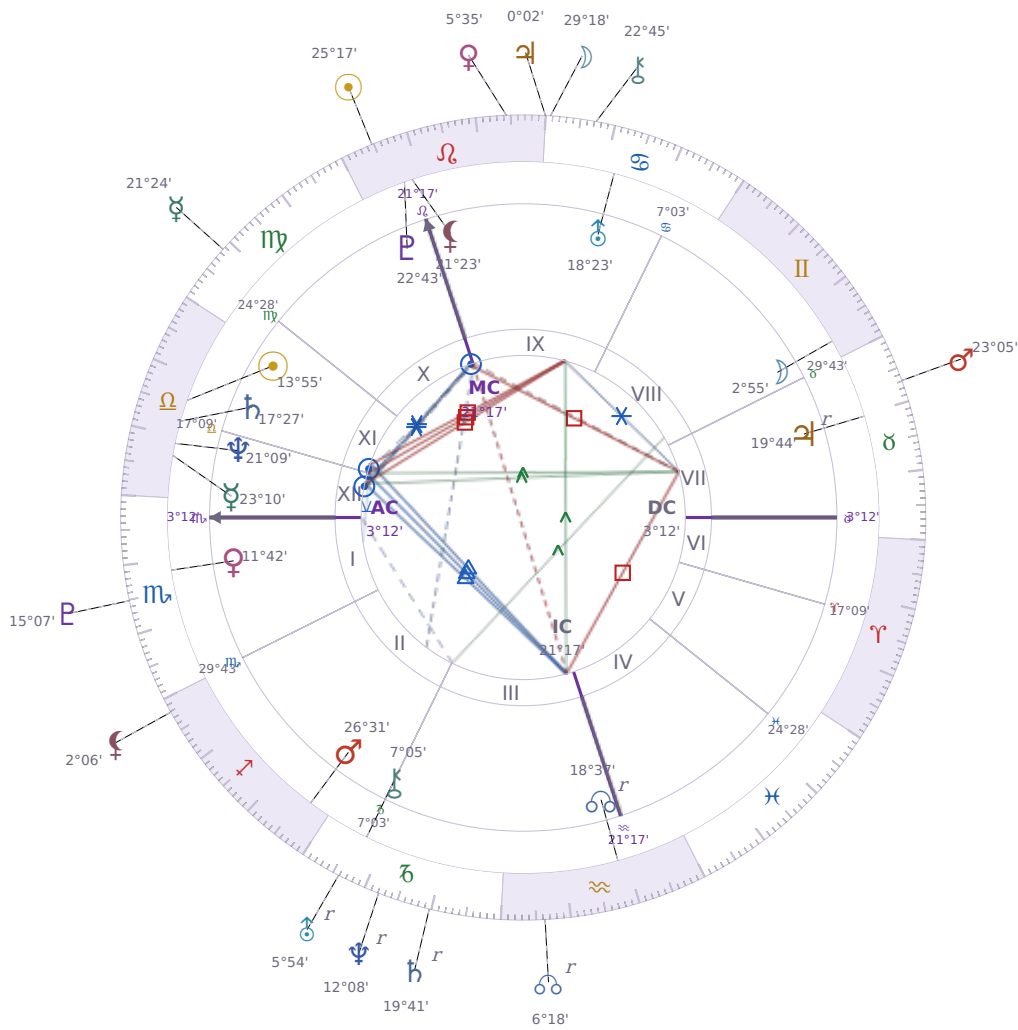

DAILY HOROSCOPE

Vladimir Putin

President of Russia (2000–2008; since 2012)

♎ Libra October 7, 1952 09:30 Saint Petersburg

Saturday, 18 August 1990

TRANSITS FOR TODAY

☉ Sun	in ♌ Leo	25°17'26"
☾ Moon	in ♋ Cancer	29°18'36"
☿ Mercury	in ♍ Virgo	21°24'38"
♀ Venus	in ♌ Leo	5°35'46"
♂ Mars	in ♉ Taurus	23°05'37"
♃ Jupiter	in ♌ Leo	0°02'23"
♄ Saturn	in ♐ Capricorn Rx	19°41'54"

♅ Uranus	in ♄ Capricorn Rx	5°54'13"
♆ Neptune	in ♄ Capricorn Rx	12°08'17"
♇ Pluto	in ♏ Scorpio	15°07'31"
♁ Chiron	in ♋ Cancer	22°45'39"
♊ NNode	in ♒ Aquarius Rx	6°18'34"
♁ Lilith	in ♐ Sagittarius	2°06'49"

NATAL PLANETS

☉ Sun	in ♎ Libra	13°55'44"	XI
☾ Moon	in ♊ Gemini	2°55'15"	VIII
☿ Mercury	in ♎ Libra	23°10'29"	XII
♀ Venus	in ♏ Scorpio	11°42'16"	I
♂ Mars	in ♐ Sagittarius	26°31'11"	II
♃ Jupiter	in ♉ Taurus	19°44'58"	VII Rx
♄ Saturn	in ♎ Libra	17°27'24"	XII
♅ Uranus	in ♋ Cancer	18°23'50"	IX
♆ Neptune	in ♎ Libra	21°09'49"	XII
♇ Pluto	in ♌ Leo	22°43'04"	X
♁ Chiron	in ♄ Capricorn	7°05'27"	III
♊ North Node	in ♒ Aquarius	18°37'06"	III Rx
♁ Lilith	in ♌ Leo	21°23'01"	X

Saturday · ♄ Saturn

Colors: Violet

Stone: Obsidian

Number: 8