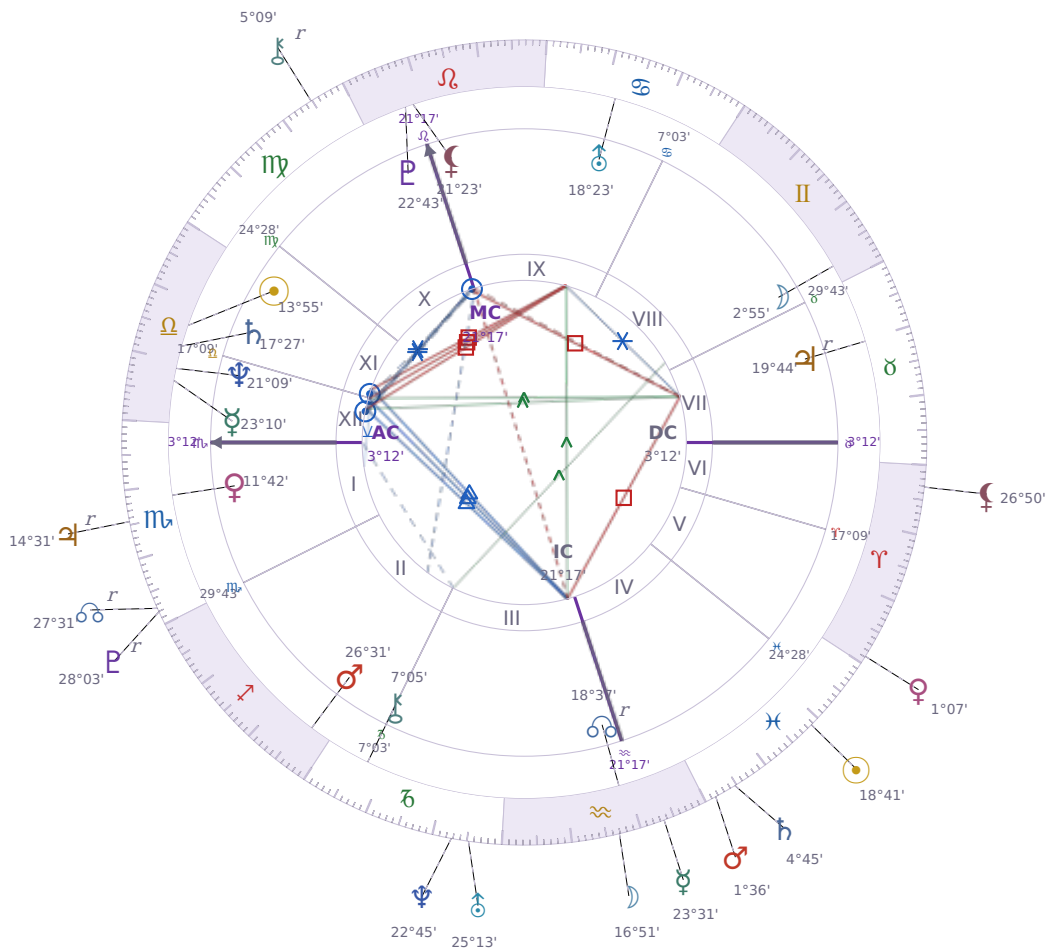

DAILY HOROSCOPE

Vladimir Putin

President of Russia (2000–2008; since 2012)

♎ Libra October 7, 1952 09:30 Saint Petersburg

Wednesday, 9 March 1994

TRANSITS FOR TODAY

☉ Sun	in ♓ Pisces	18°41'05"
☾ Moon	in ♒ Aquarius	16°51'56"
☿ Mercury	in ♒ Aquarius	23°31'44"
♀ Venus	in ♈ Aries	1°07'02"
♂ Mars	in ♓ Pisces	1°36'19"
♃ Jupiter	in ♏ Scorpio Rx	14°31'53"
♄ Saturn	in ♓ Pisces	4°45'02"

♅ Uranus	in ♄ Capricorn	25°13'38"
♆ Neptune	in ♄ Capricorn	22°45'23"
♇ Pluto	in ♏ Scorpio Rx	28°03'15"
♁ Chiron	in ♍ Virgo Rx	5°09'58"
♁ NNode	in ♏ Scorpio Rx	27°31'22"
♁ Lilith	in ♈ Aries	26°50'17"

## NATAL PLANETS

☉ Sun	in ♎ Libra	13°55'44"	XI
☾ Moon	in ♊ Gemini	2°55'15"	VIII
☿ Mercury	in ♎ Libra	23°10'29"	XII
♀ Venus	in ♏ Scorpio	11°42'16"	I
♂ Mars	in ♐ Sagittarius	26°31'11"	II
♃ Jupiter	in ♉ Taurus	19°44'58"	VII Rx
♄ Saturn	in ♎ Libra	17°27'24"	XII
♅ Uranus	in ♋ Cancer	18°23'50"	IX
♆ Neptune	in ♎ Libra	21°09'49"	XII
♇ Pluto	in ♌ Leo	22°43'04"	X
♁ Chiron	in ♄ Capricorn	7°05'27"	III
♁ North Node	in ♒ Aquarius	18°37'06"	III Rx
♁ Lilith	in ♌ Leo	21°23'01"	X