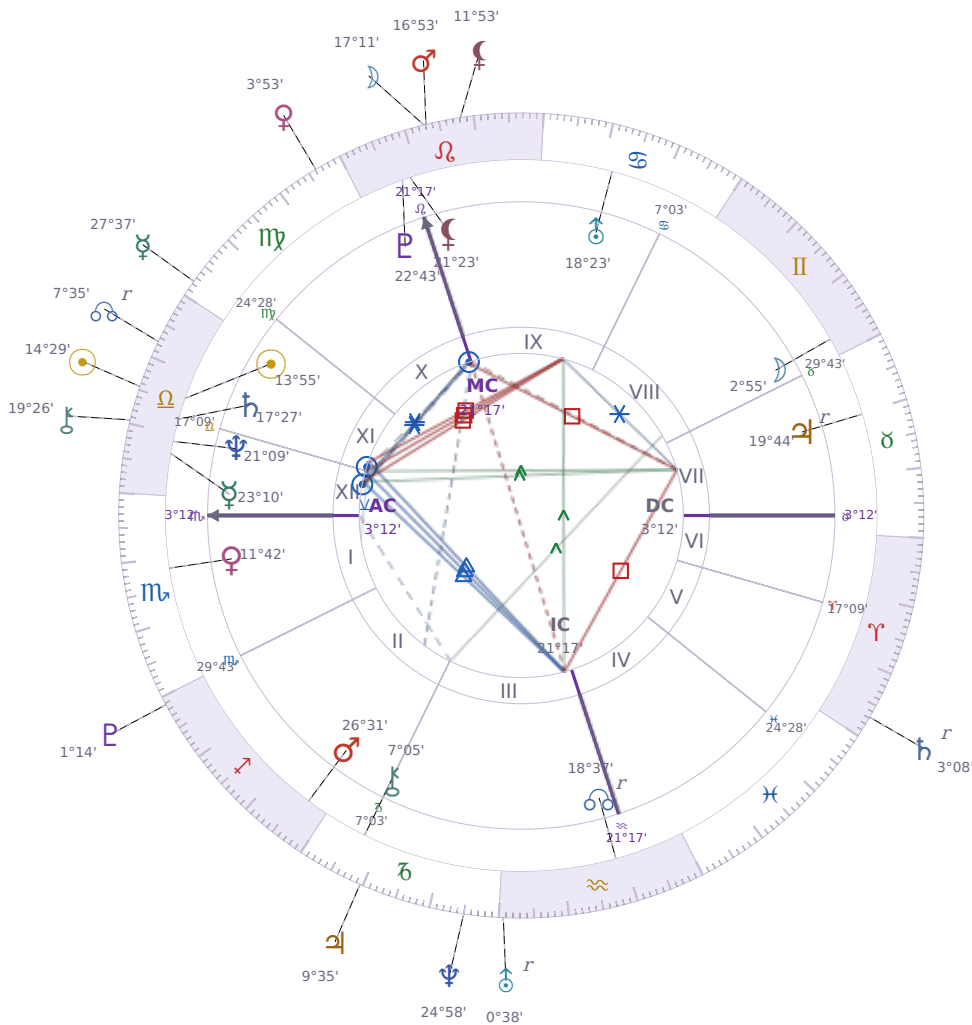

DAILY HOROSCOPE

**Vladimir Putin**

President of Russia (2000–2008; since 2012)

♎ Libra October 7, 1952 09:30 Saint Petersburg

**Monday, 7 October 1996**

**TRANSITS FOR TODAY**

☉ Sun	in ♎ Libra	14°29'37"
☾ Moon	in ♌ Leo	17°11'30"
☿ Mercury	in ♍ Virgo	27°37'01"
♀ Venus	in ♍ Virgo	3°53'51"
♂ Mars	in ♌ Leo	16°53'32"
♃ Jupiter	in ♐ Capricorn	9°35'27"
♄ Saturn	in ♈ Aries Rx	3°08'23"

♅ Uranus	in ♒ Aquarius Rx	0°38'40"
♆ Neptune	in ♑ Capricorn	24°58'37"
♇ Pluto	in ♏ Sagittarius	1°14'21"
♁ Chiron	in ♎ Libra	19°26'53"
♁ NNode	in ♎ Libra Rx	7°35'00"
♁ Lilith	in ♌ Leo	11°53'38"

## NATAL PLANETS

☉ Sun	in ♎ Libra	13°55'44"	XI
☾ Moon	in ♊ Gemini	2°55'15"	VIII
☿ Mercury	in ♎ Libra	23°10'29"	XII
♀ Venus	in ♏ Scorpio	11°42'16"	I
♂ Mars	in ♏ Sagittarius	26°31'11"	II
♃ Jupiter	in ♉ Taurus	19°44'58"	VII Rx
♄ Saturn	in ♎ Libra	17°27'24"	XII
♅ Uranus	in ♋ Cancer	18°23'50"	IX
♆ Neptune	in ♎ Libra	21°09'49"	XII
♇ Pluto	in ♌ Leo	22°43'04"	X
♁ Chiron	in ♑ Capricorn	7°05'27"	III
♁ North Node	in ♒ Aquarius	18°37'06"	III Rx
♁ Lilith	in ♌ Leo	21°23'01"	X