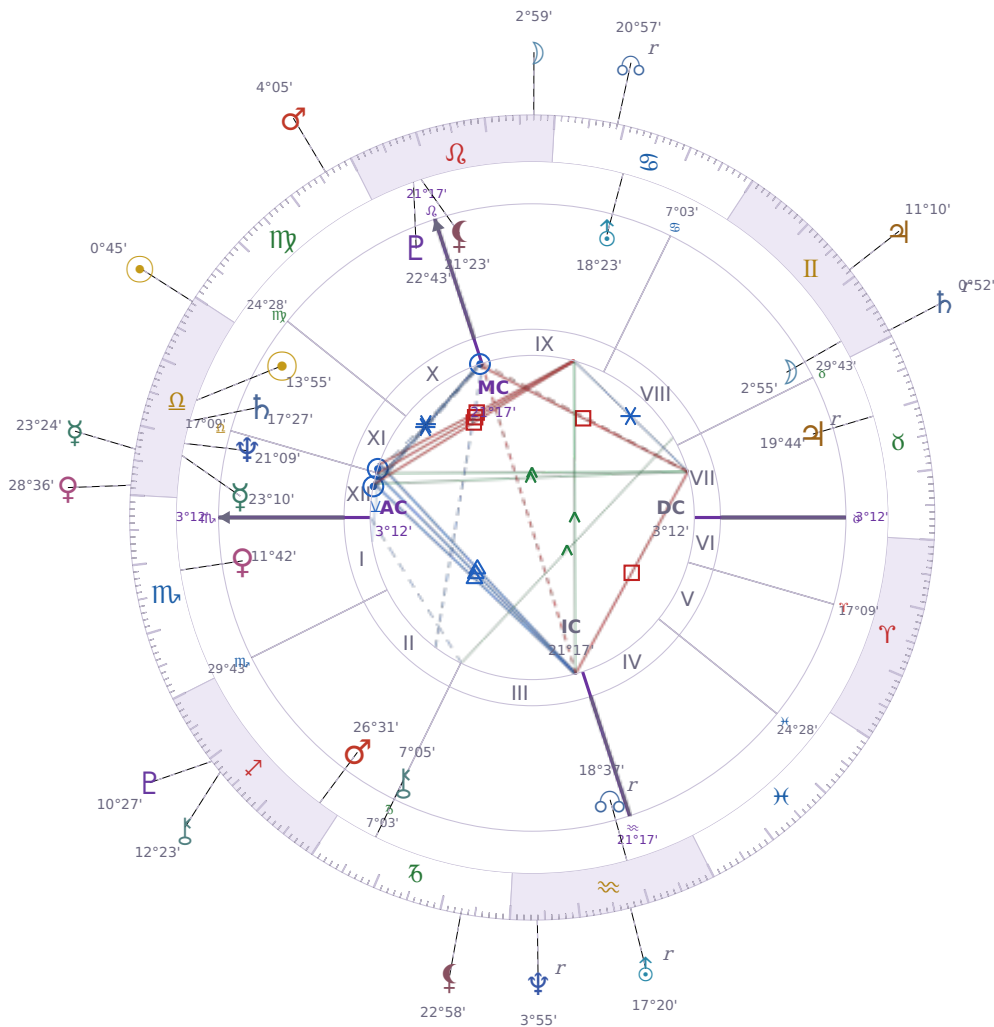

DAILY HOROSCOPE

Vladimir Putin

President of Russia (2000–2008; since 2012)

♎ Libra October 7, 1952 09:30 Saint Petersburg

Saturday, 23 September 2000

TRANSITS FOR TODAY

☉ Sun	in ♎ Libra	0°45'23"
☾ Moon	in ♌ Leo	2°59'12"
☿ Mercury	in ♎ Libra	23°24'51"
♀ Venus	in ♎ Libra	28°36'11"
♂ Mars	in ♍ Virgo	4°05'17"
♃ Jupiter	in ♊ Gemini	11°10'24"
♄ Saturn	in ♊ Gemini Rx	0°52'11"

♅ Uranus	in ♒ Aquarius Rx	17°20'03"
♆ Neptune	in ♒ Aquarius Rx	3°55'21"
♇ Pluto	in ♐ Sagittarius	10°27'40"
♁ Chiron	in ♐ Sagittarius	12°23'38"
♁ NNode	in ♋ Cancer Rx	20°57'16"
♁ Lilith	in ♏ Capricorn	22°58'26"

NATAL PLANETS

☉ Sun	in ♎ Libra	13°55'44"	XI
☾ Moon	in ♊ Gemini	2°55'15"	VIII
☿ Mercury	in ♎ Libra	23°10'29"	XII
♀ Venus	in ♏ Scorpio	11°42'16"	I
♂ Mars	in ♐ Sagittarius	26°31'11"	II
♃ Jupiter	in ♉ Taurus	19°44'58"	VII Rx
♄ Saturn	in ♎ Libra	17°27'24"	XII
♅ Uranus	in ♋ Cancer	18°23'50"	IX
♆ Neptune	in ♎ Libra	21°09'49"	XII
♇ Pluto	in ♌ Leo	22°43'04"	X
♁ Chiron	in ♏ Capricorn	7°05'27"	III
♁ North Node	in ♒ Aquarius	18°37'06"	III Rx
♁ Lilith	in ♌ Leo	21°23'01"	X

Saturday · ♄ Saturn

Colors: Violet

Stone: Obsidian

Number: 8