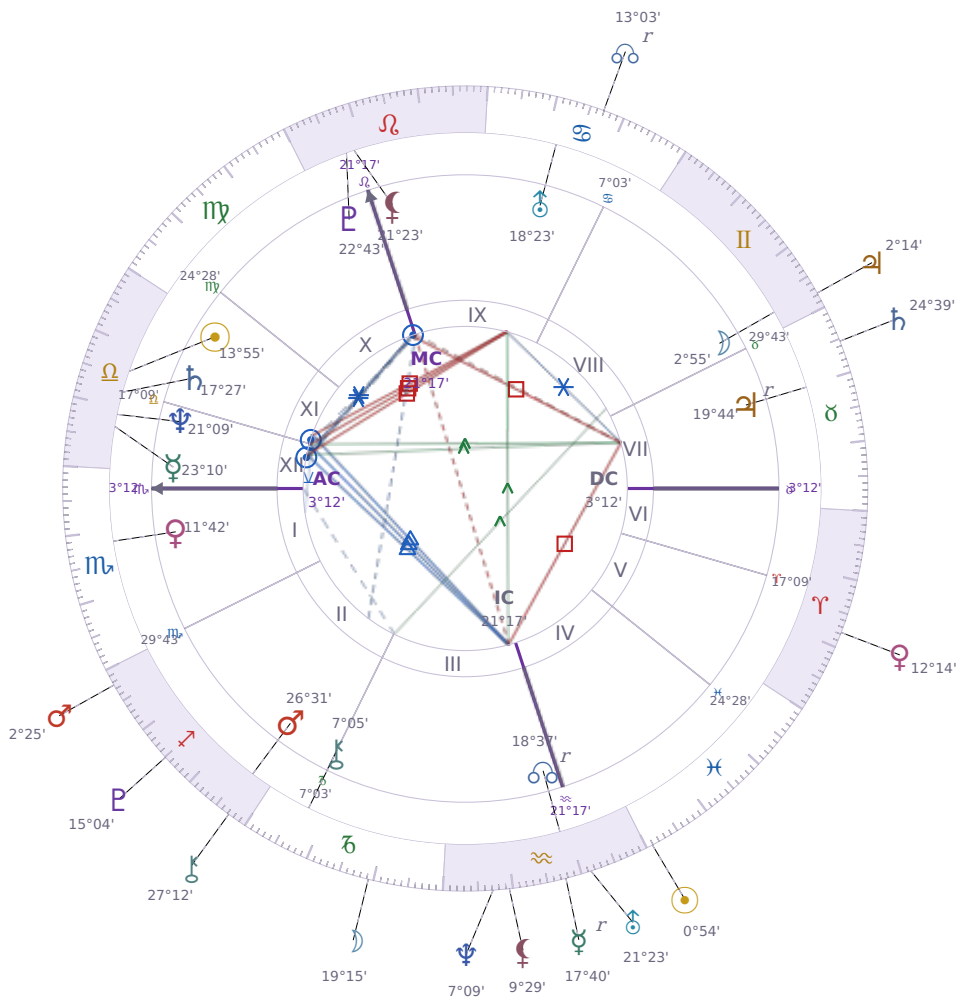

DAILY HOROSCOPE

Vladimir Putin

President of Russia (2000–2008; since 2012)

♎ Libra October 7, 1952 09:30 Saint Petersburg

Monday, 19 February 2001

TRANSITS FOR TODAY

☉ Sun	in ♓ Pisces	0°54'20"
☾ Moon	in ♑ Capricorn	19°15'43"
☿ Mercury	in ♒ Aquarius Rx	17°40'44"
♀ Venus	in ♈ Aries	12°14'43"
♂ Mars	in ♐ Sagittarius	2°25'19"
♃ Jupiter	in ♊ Gemini	2°14'24"
♄ Saturn	in ♉ Taurus	24°39'51"

♅ Uranus	in ♒ Aquarius	21°23'41"
♆ Neptune	in ♒ Aquarius	7°09'48"
♇ Pluto	in ♐ Sagittarius	15°04'45"
♁ Chiron	in ♐ Sagittarius	27°12'41"
♁ NNode	in ♋ Cancer Rx	13°03'52"
♁ Lilith	in ♒ Aquarius	9°29'21"

NATAL PLANETS

☉ Sun	in ♎ Libra	13°55'44"	XI
☾ Moon	in ♊ Gemini	2°55'15"	VIII
☿ Mercury	in ♎ Libra	23°10'29"	XII
♀ Venus	in ♏ Scorpio	11°42'16"	I
♂ Mars	in ♐ Sagittarius	26°31'11"	II
♃ Jupiter	in ♉ Taurus	19°44'58"	VII Rx
♄ Saturn	in ♎ Libra	17°27'24"	XII
♅ Uranus	in ♋ Cancer	18°23'50"	IX
♆ Neptune	in ♎ Libra	21°09'49"	XII
♇ Pluto	in ♌ Leo	22°43'04"	X
♁ Chiron	in ♐ Capricorn	7°05'27"	III
♁ North Node	in ♒ Aquarius	18°37'06"	III Rx
♁ Lilith	in ♌ Leo	21°23'01"	X