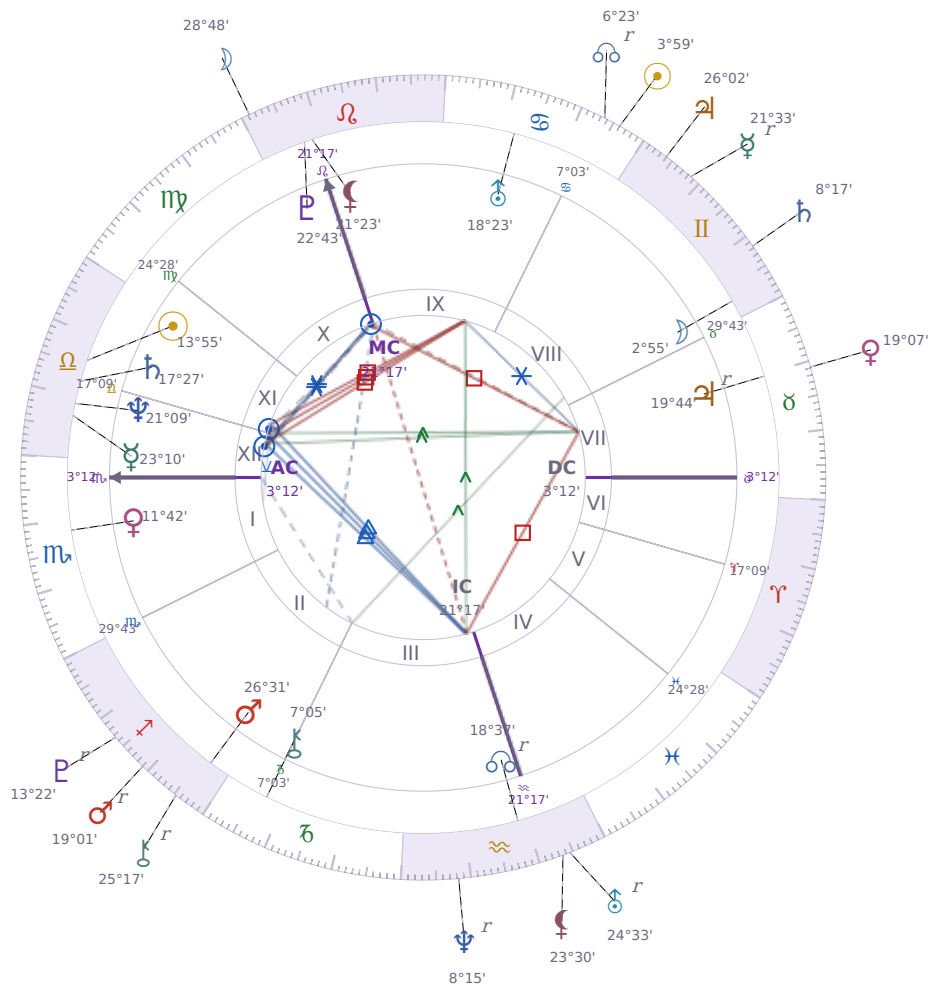

DAILY HOROSCOPE

Vladimir Putin

President of Russia (2000–2008; since 2012)

♎ Libra October 7, 1952 09:30 Saint Petersburg

Monday, 25 June 2001

TRANSITS FOR TODAY

☉ Sun	in ♋ Cancer	3°59'30"
☾ Moon	in ♌ Leo	28°48'40"
☿ Mercury	in ♊ Gemini Rx	21°33'03"
♀ Venus	in ♉ Taurus	19°07'04"
♂ Mars	in ♏ Sagittarius Rx	19°01'49"
♃ Jupiter	in ♊ Gemini	26°02'27"
♄ Saturn	in ♊ Gemini	8°17'16"

♅ Uranus	in ♒ Aquarius Rx	24°33'18"
♆ Neptune	in ♒ Aquarius Rx	8°15'35"
♇ Pluto	in ♐ Sagittarius Rx	13°22'15"
♁ Chiron	in ♐ Sagittarius Rx	25°17'40"
♋ NNode	in ♋ Cancer Rx	6°23'31"
♁ Lilith	in ♒ Aquarius	23°30'10"

## NATAL PLANETS

☉ Sun	in ♎ Libra	13°55'44"	XI
☾ Moon	in ♊ Gemini	2°55'15"	VIII
☿ Mercury	in ♎ Libra	23°10'29"	XII
♀ Venus	in ♏ Scorpio	11°42'16"	I
♂ Mars	in ♐ Sagittarius	26°31'11"	II
♃ Jupiter	in ♉ Taurus	19°44'58"	VII Rx
♄ Saturn	in ♎ Libra	17°27'24"	XII
♅ Uranus	in ♋ Cancer	18°23'50"	IX
♆ Neptune	in ♎ Libra	21°09'49"	XII
♇ Pluto	in ♌ Leo	22°43'04"	X
♁ Chiron	in ♏ Capricorn	7°05'27"	III
♋ North Node	in ♒ Aquarius	18°37'06"	III Rx
♁ Lilith	in ♌ Leo	21°23'01"	X

## KEY TRANSIT FACTORS