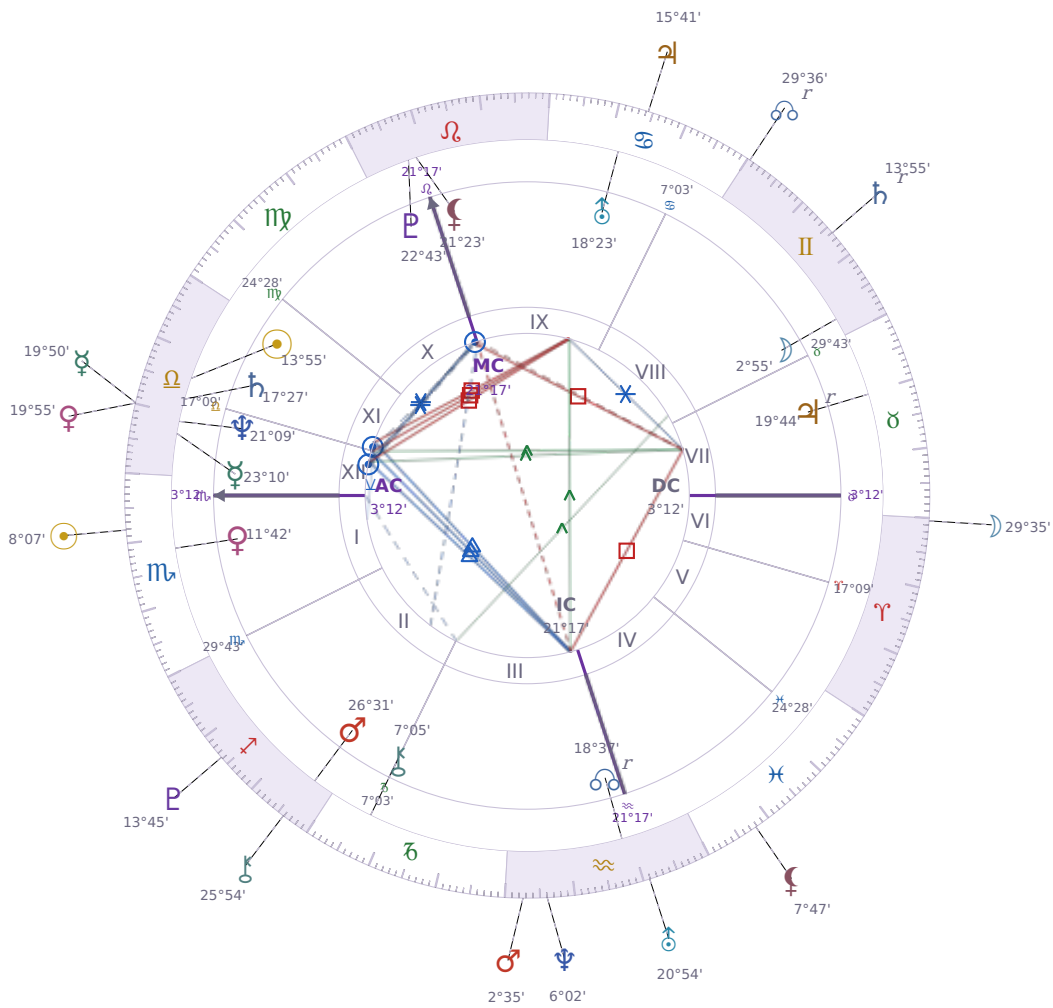

DAILY HOROSCOPE

Vladimir Putin

President of Russia (2000–2008; since 2012)

♎ Libra October 7, 1952 09:30 Saint Petersburg

Wednesday, 31 October 2001

TRANSITS FOR TODAY

☉ Sun	in ♏ Scorpio	8°07'49"
☾ Moon	in ♈ Aries	29°35'08"
☿ Mercury	in ♎ Libra	19°50'57"
♀ Venus	in ♎ Libra	19°55'23"
♂ Mars	in ♒ Aquarius	2°35'46"
♃ Jupiter	in ♋ Cancer	15°41'02"
♄ Saturn	in ♊ Gemini Rx	13°55'23"

♅ Uranus	in ♒ Aquarius	20°54'34"
♆ Neptune	in ♒ Aquarius	6°02'35"
♇ Pluto	in ♏ Sagittarius	13°45'46"
♁ Chiron	in ♏ Sagittarius	25°54'02"
♁ NNode	in ♊ Gemini Rx	29°36'48"
♁ Lilith	in ♋ Pisces	7°47'50"

NATAL PLANETS

KEY DATE

♅ Uranus stations Direct

Uranus turning direct after months backward means **stuck situations finally shift** — delays in tech, contracts, or unusual projects resume their forward motion. What felt **blocked or confusing** about your routines, friendships, or work systems becomes **clearer to act on** now that the planet moves the way it normally does. Most people notice they can **make real changes** instead of just thinking about them, whether that's switching jobs, updating systems, or ending relationships that went nowhere during the retrograde.