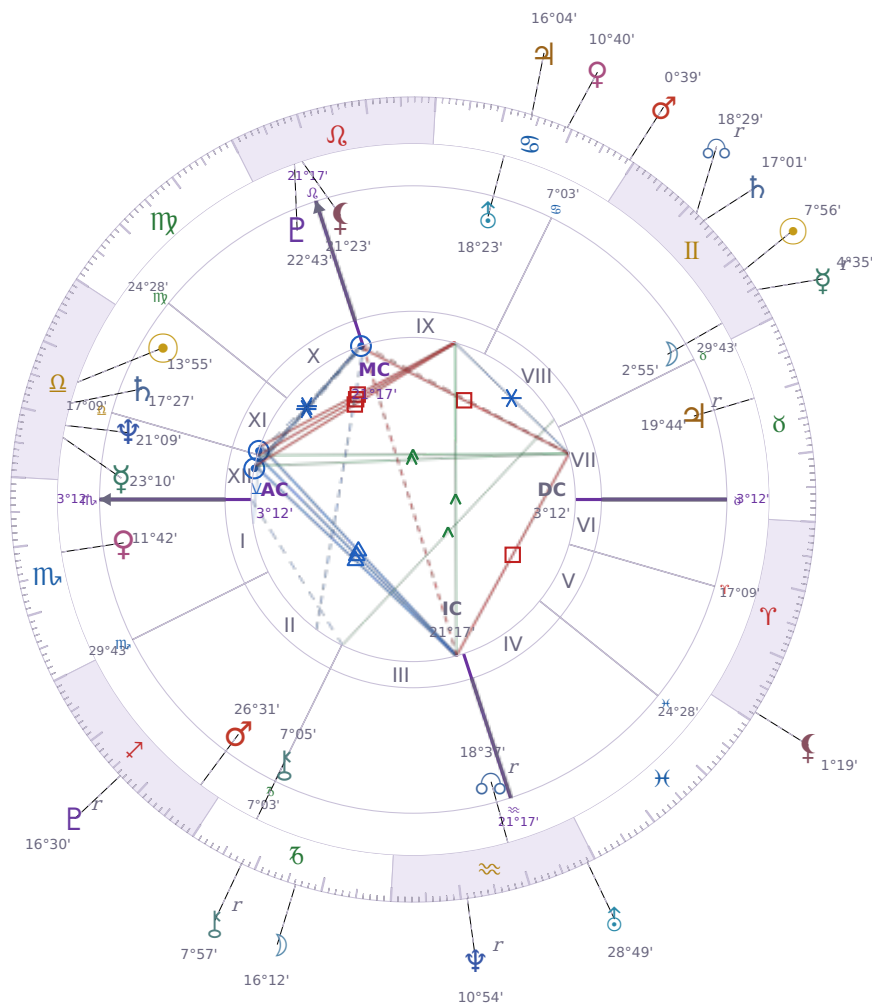

DAILY HOROSCOPE

Vladimir Putin

President of Russia (2000–2008; since 2012)

♎ Libra October 7, 1952 09:30 Saint Petersburg

Wednesday, 29 May 2002

TRANSITS FOR TODAY

| | | |
|-----------|-----------------------|-----------|
| ☉ Sun | in ♊ Gemini | 7°56'37" |
| ☾ Moon | in ♏ Capricorn | 16°12'07" |
| ☿ Mercury | in ♊ Gemini Rx | 4°35'44" |
| ♀ Venus | in ♋ Cancer | 10°40'54" |
| ♂ Mars | in ♋ Cancer | 0°39'59" |
| ♃ Jupiter | in ♋ Cancer | 16°04'29" |
| ♄ Saturn | in ♊ Gemini | 17°01'57" |

| | | |
|-----------|---------------------|-----------|
| ♅ Uranus | in ♒ Aquarius | 28°49'38" |
| ♆ Neptune | in ♒ Aquarius Rx | 10°54'45" |
| ♇ Pluto | in ♐ Sagittarius Rx | 16°30'30" |
| ♁ Chiron | in ♑ Capricorn Rx | 7°57'16" |
| ♊ NNode | in ♊ Gemini Rx | 18°29'36" |
| ♁ Lilith | in ♈ Aries | 1°19'20" |

NATAL PLANETS

| | | | |
|--------------|------------------|-----------|--------|
| ☉ Sun | in ♎ Libra | 13°55'44" | XI |
| ☾ Moon | in ♊ Gemini | 2°55'15" | VIII |
| ☿ Mercury | in ♎ Libra | 23°10'29" | XII |
| ♀ Venus | in ♏ Scorpio | 11°42'16" | I |
| ♂ Mars | in ♐ Sagittarius | 26°31'11" | II |
| ♃ Jupiter | in ♉ Taurus | 19°44'58" | VII Rx |
| ♄ Saturn | in ♎ Libra | 17°27'24" | XII |
| ♅ Uranus | in ♋ Cancer | 18°23'50" | IX |
| ♆ Neptune | in ♎ Libra | 21°09'49" | XII |
| ♇ Pluto | in ♌ Leo | 22°43'04" | X |
| ♁ Chiron | in ♑ Capricorn | 7°05'27" | III |
| ♊ North Node | in ♒ Aquarius | 18°37'06" | III Rx |
| ♁ Lilith | in ♌ Leo | 21°23'01" | X |