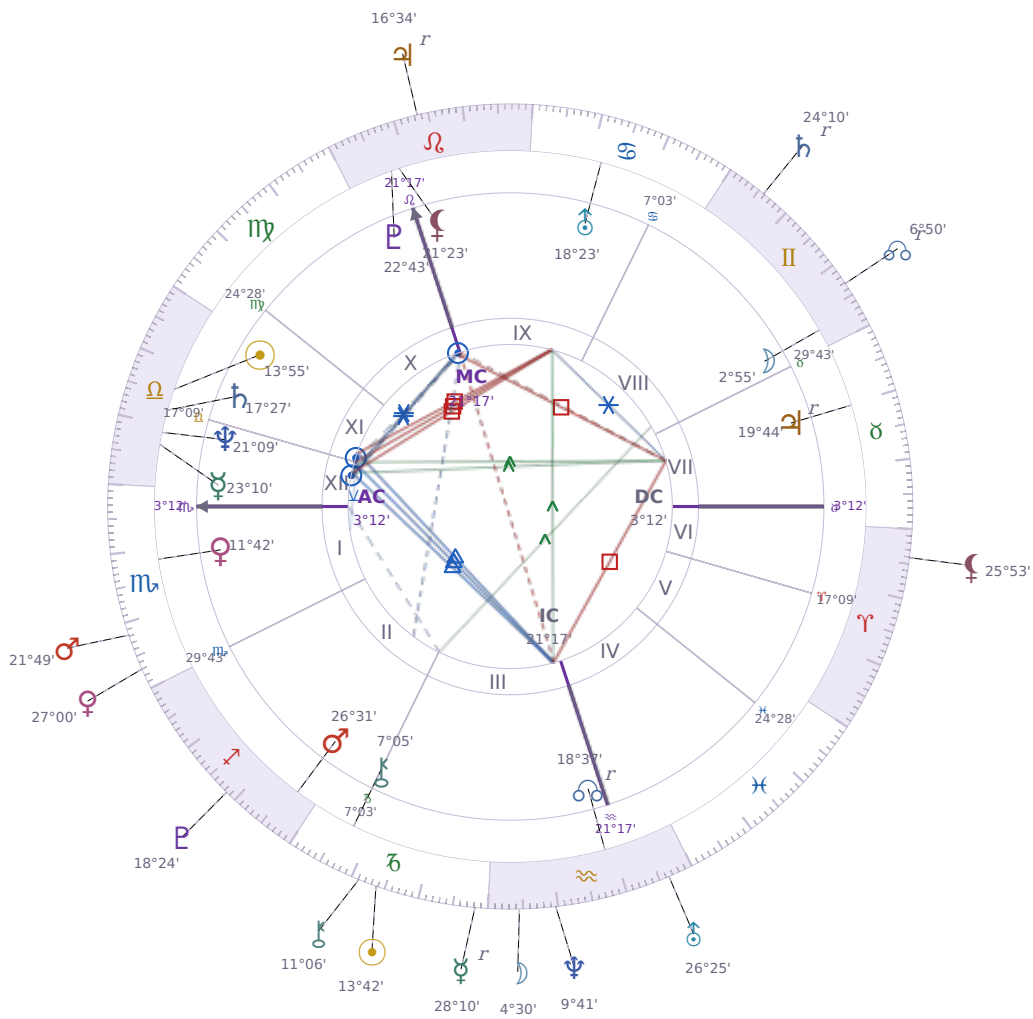

DAILY HOROSCOPE

Vladimir Putin

President of Russia (2000–2008; since 2012)

♎ Libra October 7, 1952 09:30 Saint Petersburg

Saturday, 4 January 2003

TRANSITS FOR TODAY

☉ Sun	in ♄ Capricorn	13°42'21"
☾ Moon	in ♒ Aquarius	4°30'22"
☿ Mercury	in ♄ Capricorn Rx	28°10'17"
♀ Venus	in ♏ Scorpio	27°00'35"
♂ Mars	in ♏ Scorpio	21°49'29"
♃ Jupiter	in ♌ Leo Rx	16°34'22"
♄ Saturn	in ♊ Gemini Rx	24°10'39"

♅ Uranus	in ♒ Aquarius	26°25'12"
♆ Neptune	in ♒ Aquarius	9°41'05"
♇ Pluto	in ♐ Sagittarius	18°24'17"
♁ Chiron	in ♑ Capricorn	11°06'32"
♁ NNode	in ♊ Gemini Rx	6°50'39"
♁ Lilith	in ♈ Aries	25°53'46"

NATAL PLANETS

KEY TRANSIT FACTORS

♇ Pluto * Sextile ♆ natal Neptune *

While this lasts, you find it easier to **see through confusion and spot what's actually real** in situations that usually feel murky to you. Your intuition sharpens without becoming unreliable, so you can trust your gut feelings more than usual. This is a good time to make decisions about things you've been uncertain about, because you're cutting through the fog naturally.