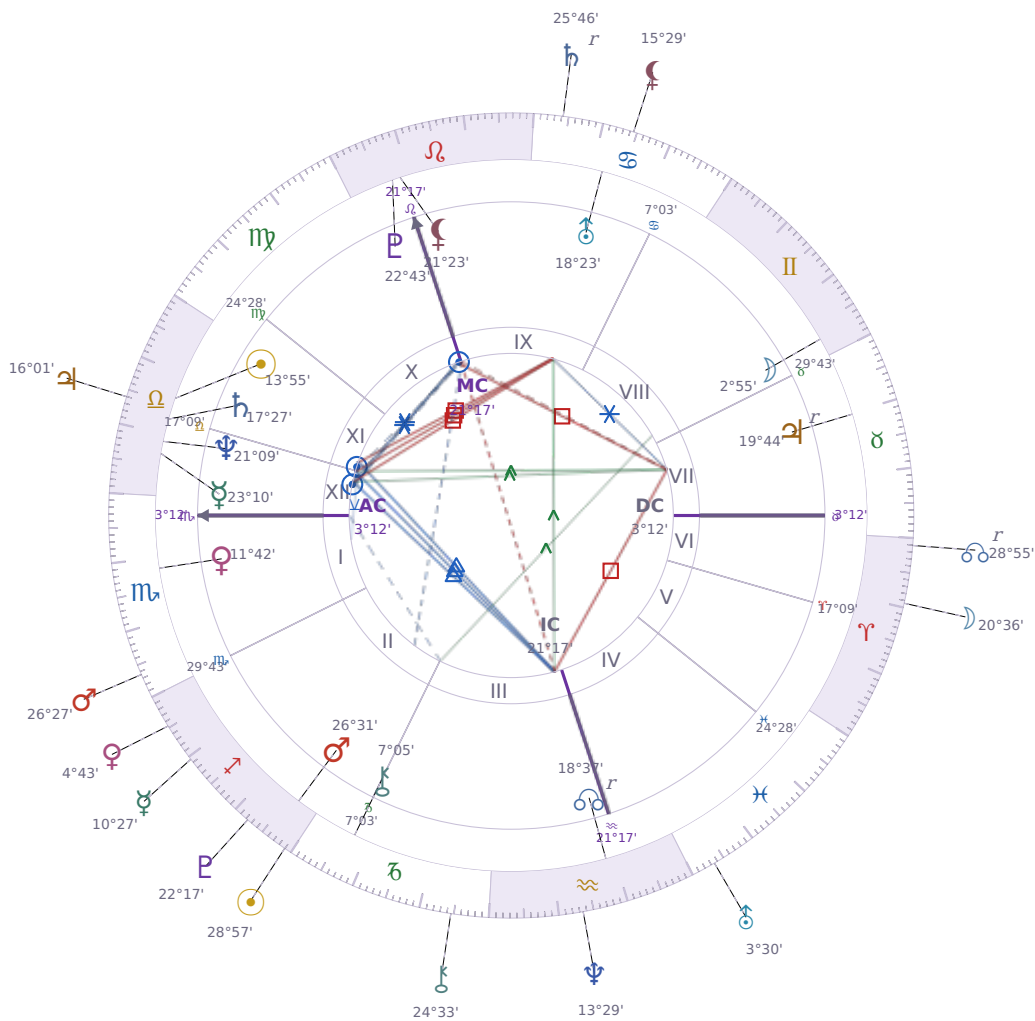

DAILY HOROSCOPE

Vladimir Putin

President of Russia (2000–2008; since 2012)

♎ Libra October 7, 1952 09:30 Saint Petersburg

Monday, 20 December 2004

TRANSITS FOR TODAY

☉ Sun	in ♐ Sagittarius	28°57'09"
☾ Moon	in ♈ Aries	20°36'42"
☿ Mercury	in ♐ Sagittarius	10°27'22"
♀ Venus	in ♐ Sagittarius	4°43'28"
♂ Mars	in ♏ Scorpio	26°27'47"
♃ Jupiter	in ♎ Libra	16°01'49"
♄ Saturn	in ♋ Cancer Rx	25°46'49"

♅ Uranus	in ♓ Pisces	3°30'05"
♆ Neptune	in ♒ Aquarius	13°29'19"
♇ Pluto	in ♏ Sagittarius	22°17'54"
♁ Chiron	in ♑ Capricorn	24°33'59"
♊ NNode	in ♈ Aries Rx	28°55'52"
♁ Lilith	in ♋ Cancer	15°29'46"

NATAL PLANETS