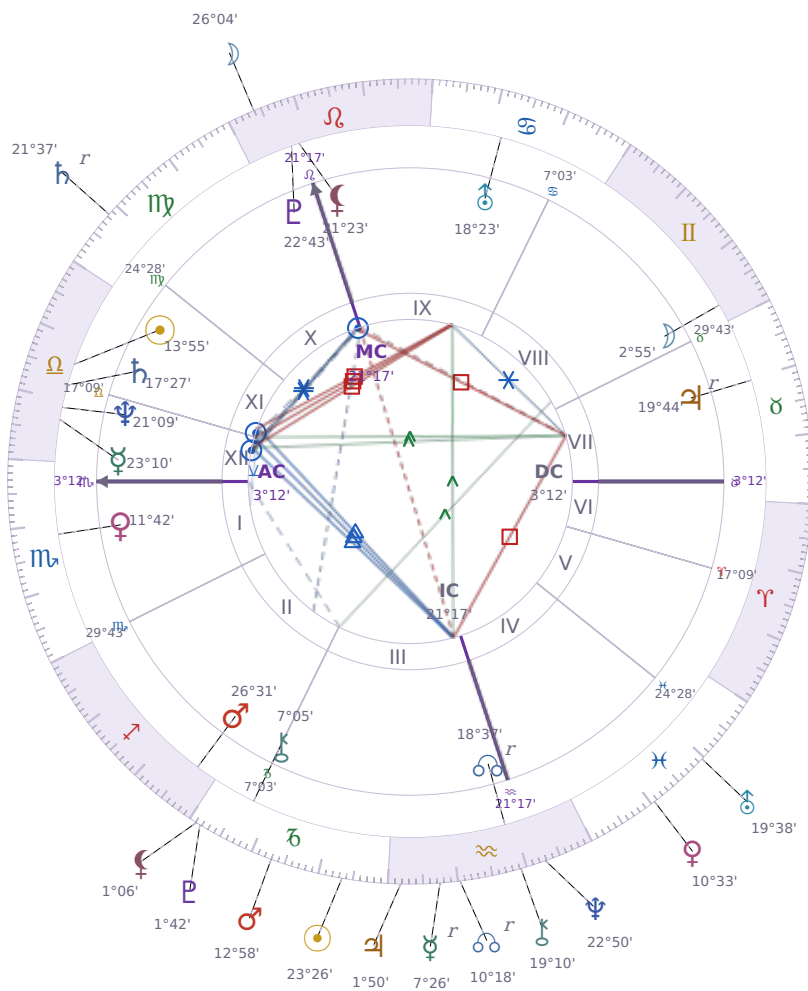

DAILY HOROSCOPE

Vladimir Putin

President of Russia (2000–2008; since 2012)

♎ Libra October 7, 1952 09:30 Saint Petersburg

Tuesday, 13 January 2009

TRANSITS FOR TODAY

☉ Sun	in ♐ Capricorn	23°26'16"
☾ Moon	in ♌ Leo	26°04'15"
☿ Mercury	in ♒ Aquarius Rx	7°26'27"
♀ Venus	in ♓ Pisces	10°33'06"
♂ Mars	in ♐ Capricorn	12°58'57"
♃ Jupiter	in ♒ Aquarius	1°50'06"
♄ Saturn	in ♍ Virgo Rx	21°37'09"

♅ Uranus	in ♓ Pisces	19°38'57"
♆ Neptune	in ♒ Aquarius	22°50'07"
♇ Pluto	in ♑ Capricorn	1°42'00"
♁ Chiron	in ♒ Aquarius	19°10'08"
♁ NNode	in ♒ Aquarius Rx	10°18'04"
♁ Lilith	in ♑ Capricorn	1°06'08"

## NATAL PLANETS

☉ Sun	in ♎ Libra	13°55'44"	XI
☾ Moon	in ♊ Gemini	2°55'15"	VIII
☿ Mercury	in ♎ Libra	23°10'29"	XII
♀ Venus	in ♏ Scorpio	11°42'16"	I
♂ Mars	in ♐ Sagittarius	26°31'11"	II
♃ Jupiter	in ♉ Taurus	19°44'58"	VII Rx
♄ Saturn	in ♎ Libra	17°27'24"	XII
♅ Uranus	in ♋ Cancer	18°23'50"	IX
♆ Neptune	in ♎ Libra	21°09'49"	XII
♇ Pluto	in ♌ Leo	22°43'04"	X
♁ Chiron	in ♑ Capricorn	7°05'27"	III
♁ North Node	in ♒ Aquarius	18°37'06"	III Rx
♁ Lilith	in ♌ Leo	21°23'01"	X

## KEY TRANSIT FACTORS