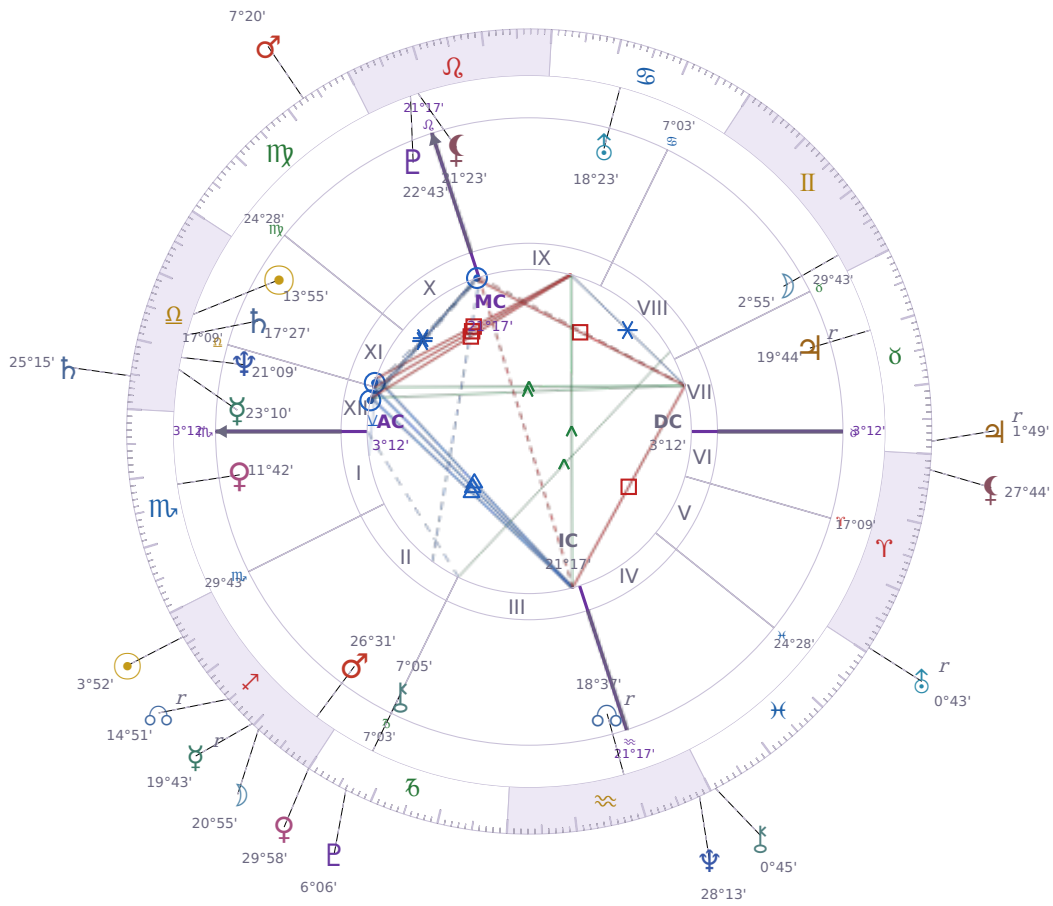

DAILY HOROSCOPE

## Vladimir Putin

President of Russia (2000–2008; since 2012)

♎ Libra October 7, 1952 09:30 Saint Petersburg

**Saturday, 26 November 2011**

★ = natal resonance — this transit echoes your birth chart, amplifying its influence

Saturday · ♄ Saturn

**Colors:** Violet

**Stone:** Obsidian

**Number:** 8