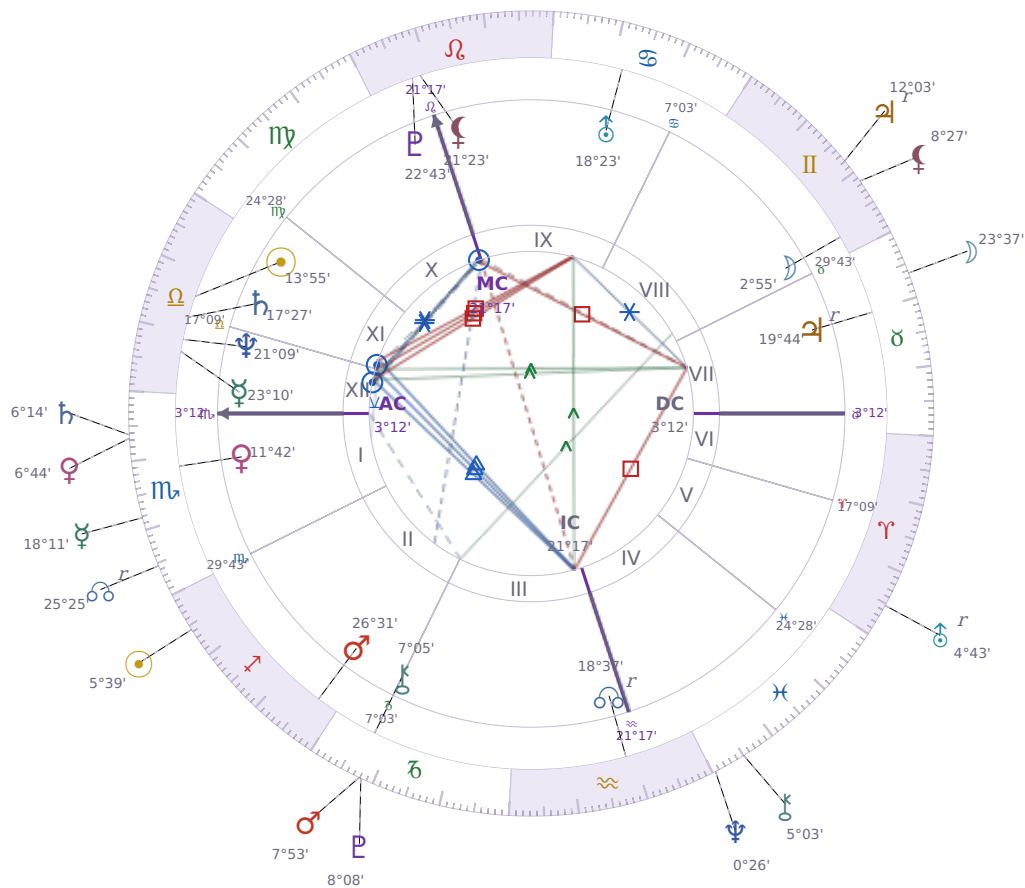

DAILY HOROSCOPE

Vladimir Putin

President of Russia (2000–2008; since 2012)

♎ Libra October 7, 1952 09:30 Saint Petersburg

Tuesday, 27 November 2012

TRANSITS FOR TODAY

☉ Sun	in ♐ Sagittarius	5°39'08"
☾ Moon	in ♉ Taurus	23°37'02"
☿ Mercury	in ♏ Scorpio	18°11'51"
♀ Venus	in ♏ Scorpio	6°44'13"
♂ Mars	in ♐ Capricorn	7°53'43"
♃ Jupiter	in ♊ Gemini Rx	12°03'19"
♄ Saturn	in ♏ Scorpio	6°14'05"

♅ Uranus	in ♈ Aries Rx	4°43'22"
♆ Neptune	in ♋ Pisces	0°26'03"
♇ Pluto	in ♐ Capricorn	8°08'53"
♁ Chiron	in ♋ Pisces	5°03'32"
♁ NNode	in ♏ Scorpio Rx	25°25'27"
♁ Lilith	in ♊ Gemini	8°27'43"

## NATAL PLANETS

☉ Sun	in ♎ Libra	13°55'44"	XI
☾ Moon	in ♊ Gemini	2°55'15"	VIII
☿ Mercury	in ♎ Libra	23°10'29"	XII
♀ Venus	in ♏ Scorpio	11°42'16"	I
♂ Mars	in ♐ Sagittarius	26°31'11"	II
♃ Jupiter	in ♉ Taurus	19°44'58"	VII Rx
♄ Saturn	in ♎ Libra	17°27'24"	XII
♅ Uranus	in ♋ Cancer	18°23'50"	IX
♆ Neptune	in ♎ Libra	21°09'49"	XII
♇ Pluto	in ♌ Leo	22°43'04"	X
♁ Chiron	in ♐ Capricorn	7°05'27"	III
♁ North Node	in ♒ Aquarius	18°37'06"	III Rx
♁ Lilith	in ♌ Leo	21°23'01"	X