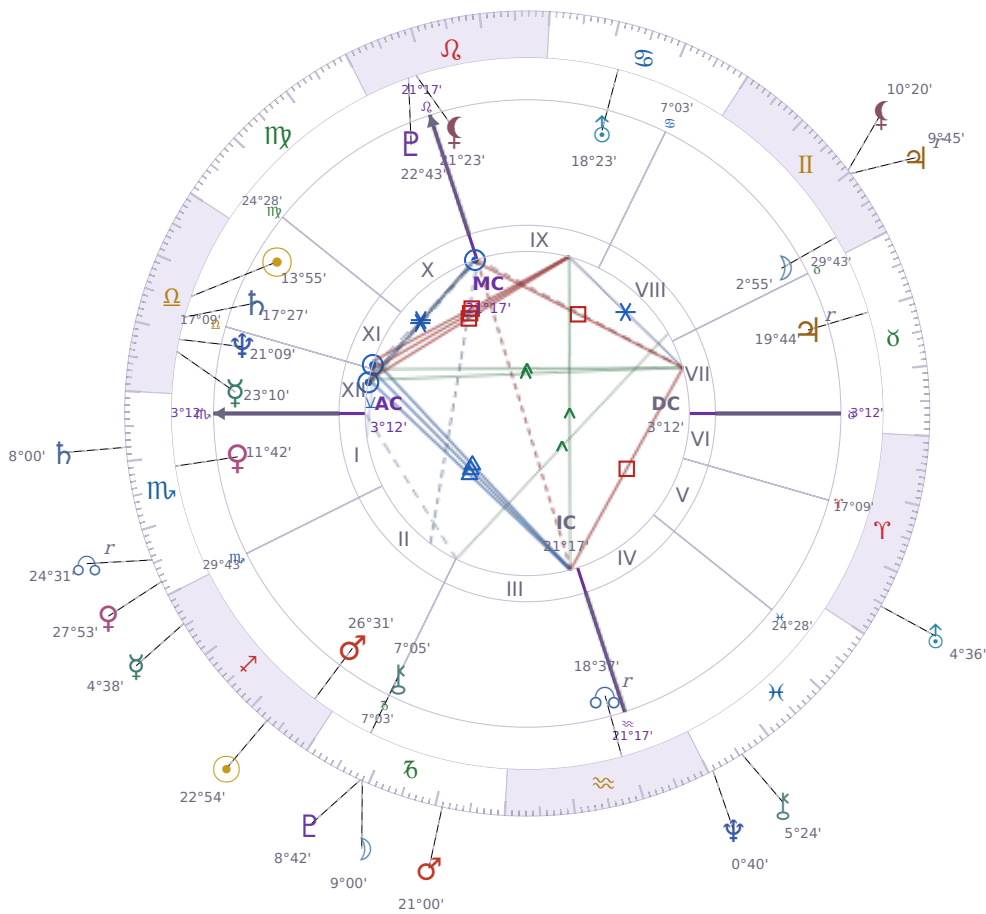

DAILY HOROSCOPE

Vladimir Putin

President of Russia (2000–2008; since 2012)

♎ Libra October 7, 1952 09:30 Saint Petersburg

Friday, 14 December 2012

TRANSITS FOR TODAY

☉ Sun	in ♐ Sagittarius	22°54'28"
☾ Moon	in ♑ Capricorn	9°00'46"
☿ Mercury	in ♐ Sagittarius	4°38'56"
♀ Venus	in ♏ Scorpio	27°53'12"
♂ Mars	in ♑ Capricorn	21°00'02"
♃ Jupiter	in ♊ Gemini Rx	9°45'59"
♄ Saturn	in ♏ Scorpio	8°00'33"

♅ Uranus	in ♈ Aries	4°36'51"
♆ Neptune	in ♓ Pisces	0°40'19"
♇ Pluto	in ♑ Capricorn	8°42'25"
♁ Chiron	in ♓ Pisces	5°24'37"
♁ NNode	in ♏ Scorpio Rx	24°31'27"
♁ Lilith	in ♊ Gemini	10°20'47"

NATAL PLANETS

☉ Sun	in ♎ Libra	13°55'44"	XI
☾ Moon	in ♊ Gemini	2°55'15"	VIII
☿ Mercury	in ♎ Libra	23°10'29"	XII
♀ Venus	in ♏ Scorpio	11°42'16"	I
♂ Mars	in ♐ Sagittarius	26°31'11"	II
♃ Jupiter	in ♉ Taurus	19°44'58"	VII Rx
♄ Saturn	in ♎ Libra	17°27'24"	XII
♅ Uranus	in ♋ Cancer	18°23'50"	IX
♆ Neptune	in ♎ Libra	21°09'49"	XII
♇ Pluto	in ♌ Leo	22°43'04"	X
♁ Chiron	in ♑ Capricorn	7°05'27"	III
♁ North Node	in ♒ Aquarius	18°37'06"	III Rx
♁ Lilith	in ♌ Leo	21°23'01"	X

KEY DATE

♅ Uranus stations Direct

Uranus turning direct after months backward means **stuck situations finally shift** — delays in tech, contracts, or unusual projects resume their forward motion. What felt **blocked or confusing** about your routines, friendships, or work systems becomes **clearer to act on** now that the planet moves the way it normally does. Most people notice they can **make real changes** instead of just thinking about them, whether that's switching jobs, updating systems, or ending relationships that went nowhere during the retrograde.