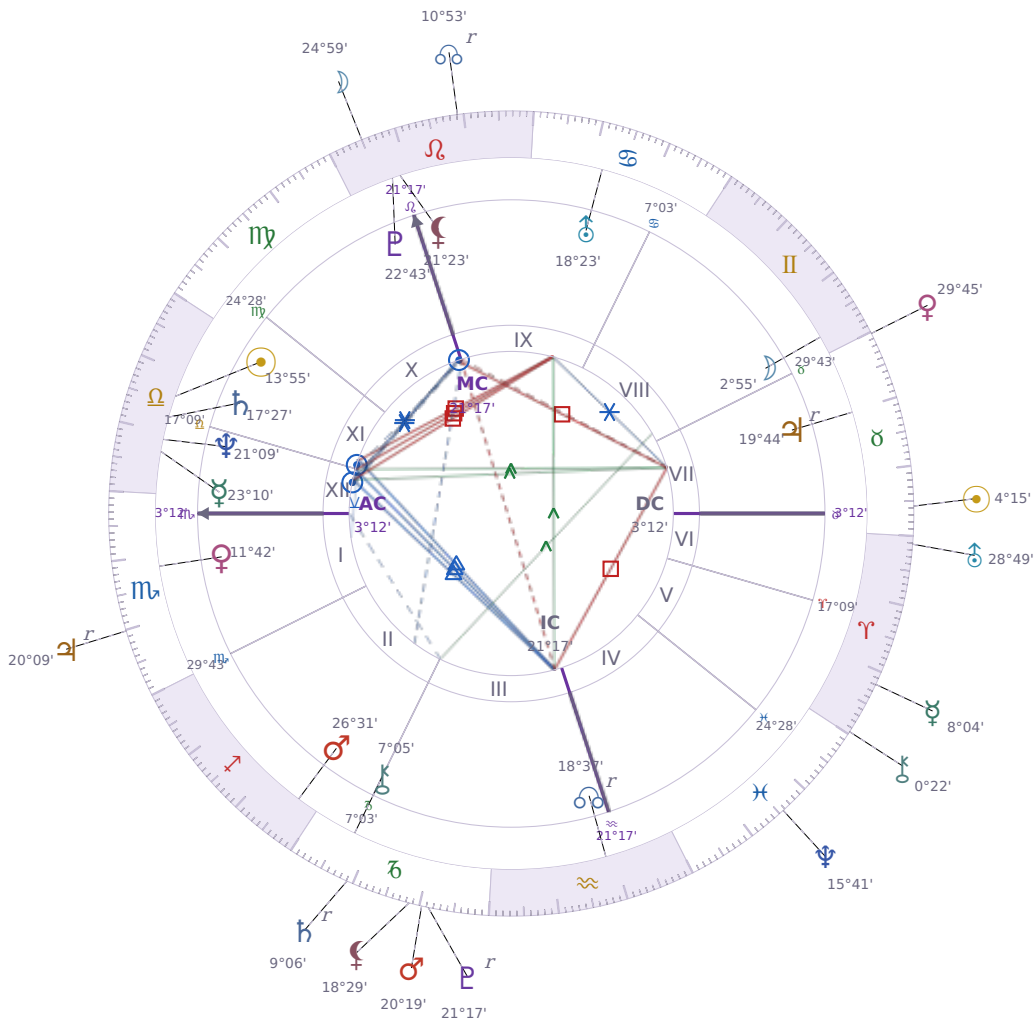

DAILY HOROSCOPE

Vladimir Putin

President of Russia (2000–2008; since 2012)

♎ Libra October 7, 1952 09:30 Saint Petersburg

Tuesday, 24 April 2018

TRANSITS FOR TODAY

☉ Sun	in ♉ Taurus	4°15'33"
☾ Moon	in ♌ Leo	24°59'26"
☿ Mercury	in ♈ Aries	8°05'00"
♀ Venus	in ♉ Taurus	29°45'49"
♂ Mars	in ♐ Capricorn	20°19'55"
♃ Jupiter	in ♏ Scorpio Rx	20°09'37"
♄ Saturn	in ♐ Capricorn Rx	9°06'54"

♅ Uranus	in ♈ Aries	28°49'27"
♆ Neptune	in ♋ Pisces	15°41'11"
♇ Pluto	in ♏ Capricorn Rx	21°17'11"
♁ Chiron	in ♈ Aries	0°22'46"
♁ NNode	in ♌ Leo Rx	10°53'09"
♁ Lilith	in ♏ Capricorn	18°29'51"

NATAL PLANETS

☉ Sun	in ♎ Libra	13°55'44"	XI
☾ Moon	in ♊ Gemini	2°55'15"	VIII
☿ Mercury	in ♎ Libra	23°10'29"	XII
♀ Venus	in ♏ Scorpio	11°42'16"	I
♂ Mars	in ♐ Sagittarius	26°31'11"	II
♃ Jupiter	in ♉ Taurus	19°44'58"	VII Rx
♄ Saturn	in ♎ Libra	17°27'24"	XII
♅ Uranus	in ♋ Cancer	18°23'50"	IX
♆ Neptune	in ♎ Libra	21°09'49"	XII
♇ Pluto	in ♌ Leo	22°43'04"	X
♁ Chiron	in ♏ Capricorn	7°05'27"	III
♁ North Node	in ♒ Aquarius	18°37'06"	III Rx
♁ Lilith	in ♌ Leo	21°23'01"	X

KEY TRANSIT FACTORS

♃ Jupiter ☐ Square ♁ natal NNode ★

Over the coming weeks, you may feel pulled to take on more than you can reasonably handle, which can frustrate your actual sense of direction. Your **confidence outpaces your judgment**, making you say yes to opportunities that don't fit your real priorities or skills. This misalignment between what you think you should do and what actually works for you creates unnecessary setbacks and wasted effort.