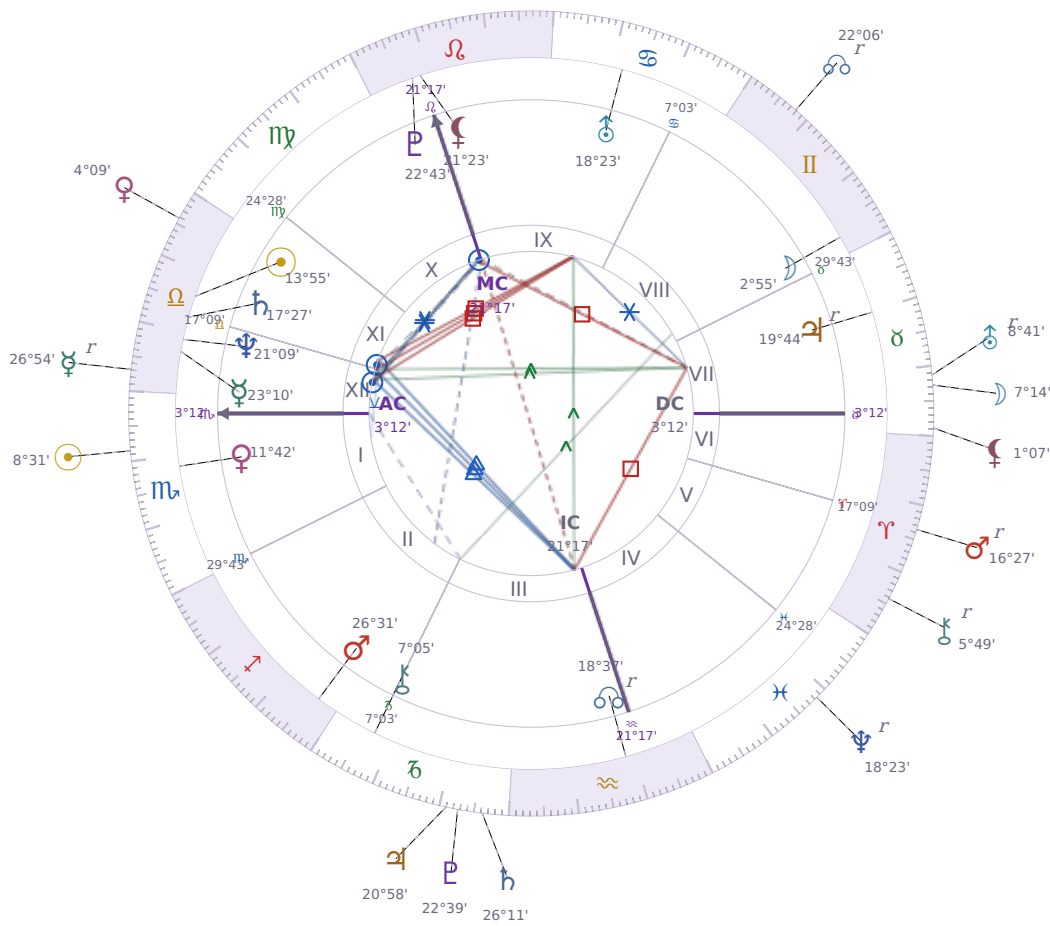

DAILY HOROSCOPE

Vladimir Putin

President of Russia (2000–2008; since 2012)

♎ Libra October 7, 1952 09:30 Saint Petersburg

Saturday, 31 October 2020

TRANSITS FOR TODAY

☉ Sun	in ♏ Scorpio	8°31'19"
☾ Moon	in ♉ Taurus	7°14'53"
☿ Mercury	in ♎ Libra Rx	26°54'22"
♀ Venus	in ♎ Libra	4°09'38"
♂ Mars	in ♈ Aries Rx	16°27'13"
♃ Jupiter	in ♐ Capricorn	20°58'21"
♄ Saturn	in ♐ Capricorn	26°11'29"

♅ Uranus	in ♉ Taurus Rx	8°41'26"
♆ Neptune	in ♓ Pisces Rx	18°23'13"
♇ Pluto	in ♑ Capricorn	22°39'56"
♁ Chiron	in ♈ Aries Rx	5°49'32"
♊ NNode	in ♊ Gemini Rx	22°06'51"
♁ Lilith	in ♉ Taurus	1°07'49"

## NATAL PLANETS

☉ Sun	in ♎ Libra	13°55'44"	XI
☾ Moon	in ♊ Gemini	2°55'15"	VIII
☿ Mercury	in ♎ Libra	23°10'29"	XII
♀ Venus	in ♏ Scorpio	11°42'16"	I
♂ Mars	in ♐ Sagittarius	26°31'11"	II
♃ Jupiter	in ♉ Taurus	19°44'58"	VII Rx
♄ Saturn	in ♎ Libra	17°27'24"	XII
♅ Uranus	in ♋ Cancer	18°23'50"	IX
♆ Neptune	in ♎ Libra	21°09'49"	XII
♇ Pluto	in ♌ Leo	22°43'04"	X
♁ Chiron	in ♑ Capricorn	7°05'27"	III
♊ North Node	in ♒ Aquarius	18°37'06"	III Rx
♁ Lilith	in ♌ Leo	21°23'01"	X

## KEY TRANSIT FACTORS