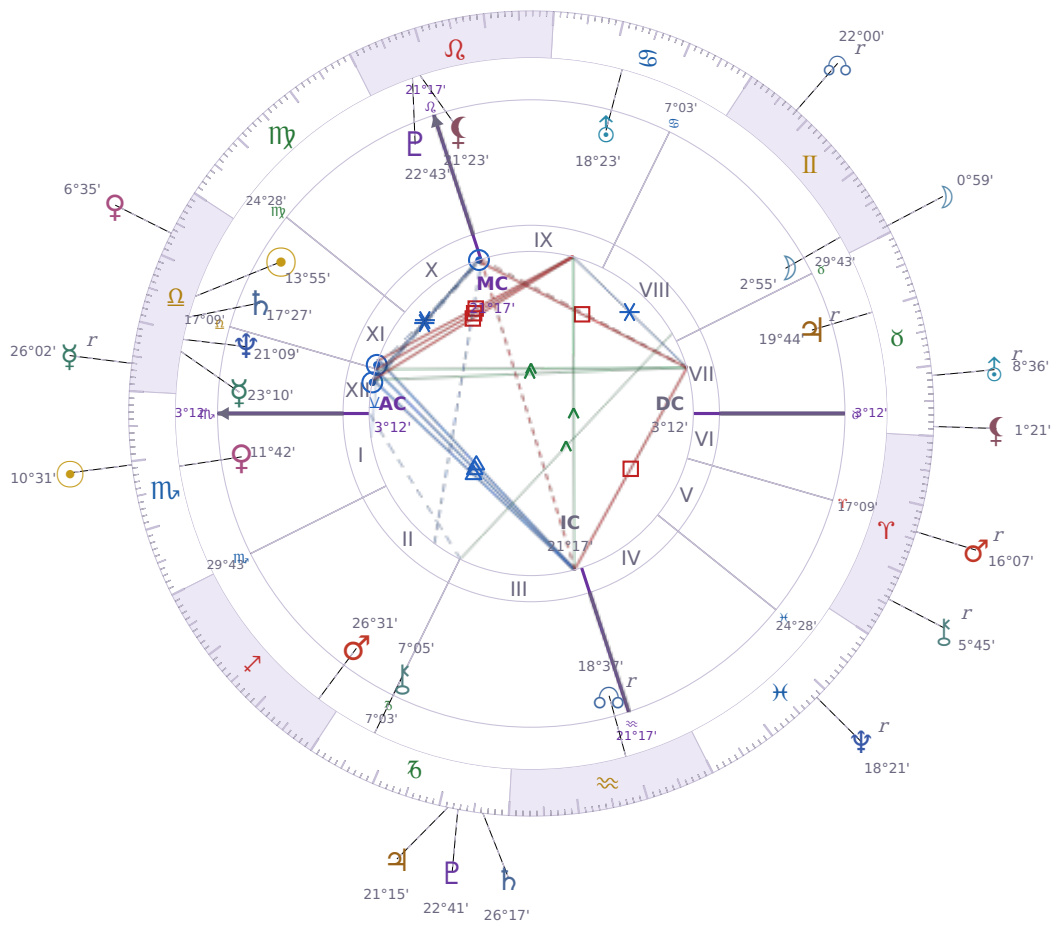

DAILY HOROSCOPE

Vladimir Putin

President of Russia (2000–2008; since 2012)

♎ Libra October 7, 1952 09:30 Saint Petersburg

Monday, 2 November 2020

TRANSITS FOR TODAY

☉ Sun	in ♏ Scorpio	10°31'21"
☾ Moon	in ♊ Gemini	0°59'48"
☿ Mercury	in ♎ Libra Rx	26°02'39"
♀ Venus	in ♎ Libra	6°35'38"
♂ Mars	in ♈ Aries Rx	16°07'21"
♃ Jupiter	in ♐ Capricorn	21°15'18"
♄ Saturn	in ♐ Capricorn	26°17'54"

♅ Uranus	in ♉ Taurus Rx	8°36'29"
♆ Neptune	in ♓ Pisces Rx	18°21'27"
♇ Pluto	in ♑ Capricorn	22°41'34"
♁ Chiron	in ♈ Aries Rx	5°45'17"
♊ NNode	in ♊ Gemini Rx	22°00'30"
♁ Lilith	in ♉ Taurus	1°21'12"

## NATAL PLANETS

☉ Sun	in ♎ Libra	13°55'44"	XI
☾ Moon	in ♊ Gemini	2°55'15"	VIII
☿ Mercury	in ♎ Libra	23°10'29"	XII
♀ Venus	in ♏ Scorpio	11°42'16"	I
♂ Mars	in ♐ Sagittarius	26°31'11"	II
♃ Jupiter	in ♉ Taurus	19°44'58"	VII Rx
♄ Saturn	in ♎ Libra	17°27'24"	XII
♅ Uranus	in ♋ Cancer	18°23'50"	IX
♆ Neptune	in ♎ Libra	21°09'49"	XII
♇ Pluto	in ♌ Leo	22°43'04"	X
♁ Chiron	in ♑ Capricorn	7°05'27"	III
♊ North Node	in ♒ Aquarius	18°37'06"	III Rx
♁ Lilith	in ♌ Leo	21°23'01"	X

## KEY TRANSIT FACTORS