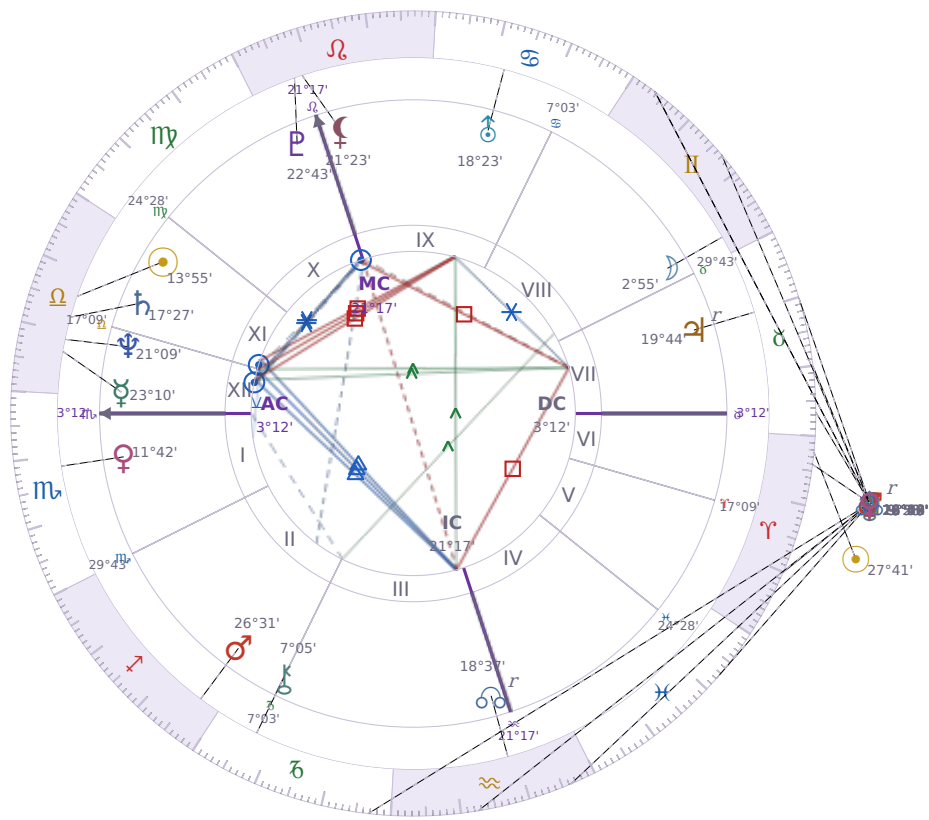

DAILY HOROSCOPE

Vladimir Putin

President of Russia (2000–2008; since 2012)

♎ Libra October 7, 1952 09:30 Saint Petersburg

Saturday, 17 April 2021

TRANSITS FOR TODAY

|           |               |           |
|-----------|---------------|-----------|
| ☉ Sun     | in ♈ Aries    | 27°41'49" |
| ☾ Moon    | in ♊ Gemini   | 26°18'24" |
| ☿ Mercury | in ♈ Aries    | 25°55'44" |
| ♀ Venus   | in ♉ Taurus   | 3°23'01"  |
| ♂ Mars    | in ♊ Gemini   | 26°22'17" |
| ♃ Jupiter | in ♒ Aquarius | 26°14'55" |
| ♄ Saturn  | in ♒ Aquarius | 12°29'04" |

|           |                |           |
|-----------|----------------|-----------|
| ♅ Uranus  | in ♉ Taurus    | 9°55'01"  |
| ♆ Neptune | in ♋ Pisces    | 21°59'02" |
| ♇ Pluto   | in ♑ Capricorn | 26°46'56" |
| ♁ Chiron  | in ♈ Aries     | 9°58'04"  |
| ♁ NNode   | in ♊ Gemini Rx | 13°13'06" |
| ♁ Lilith  | in ♉ Taurus    | 19°49'04" |

## NATAL PLANETS

|              |                  |           |        |
|--------------|------------------|-----------|--------|
| ☉ Sun        | in ♎ Libra       | 13°55'44" | XI     |
| ☾ Moon       | in ♊ Gemini      | 2°55'15"  | VIII   |
| ☿ Mercury    | in ♎ Libra       | 23°10'29" | XII    |
| ♀ Venus      | in ♏ Scorpio     | 11°42'16" | I      |
| ♂ Mars       | in ♐ Sagittarius | 26°31'11" | II     |
| ♃ Jupiter    | in ♉ Taurus      | 19°44'58" | VII Rx |
| ♄ Saturn     | in ♎ Libra       | 17°27'24" | XII    |
| ♅ Uranus     | in ♋ Cancer      | 18°23'50" | IX     |
| ♆ Neptune    | in ♎ Libra       | 21°09'49" | XII    |
| ♇ Pluto      | in ♌ Leo         | 22°43'04" | X      |
| ♁ Chiron     | in ♑ Capricorn   | 7°05'27"  | III    |
| ♁ North Node | in ♒ Aquarius    | 18°37'06" | III Rx |
| ♁ Lilith     | in ♌ Leo         | 21°23'01" | X      |

## KEY TRANSIT FACTORS