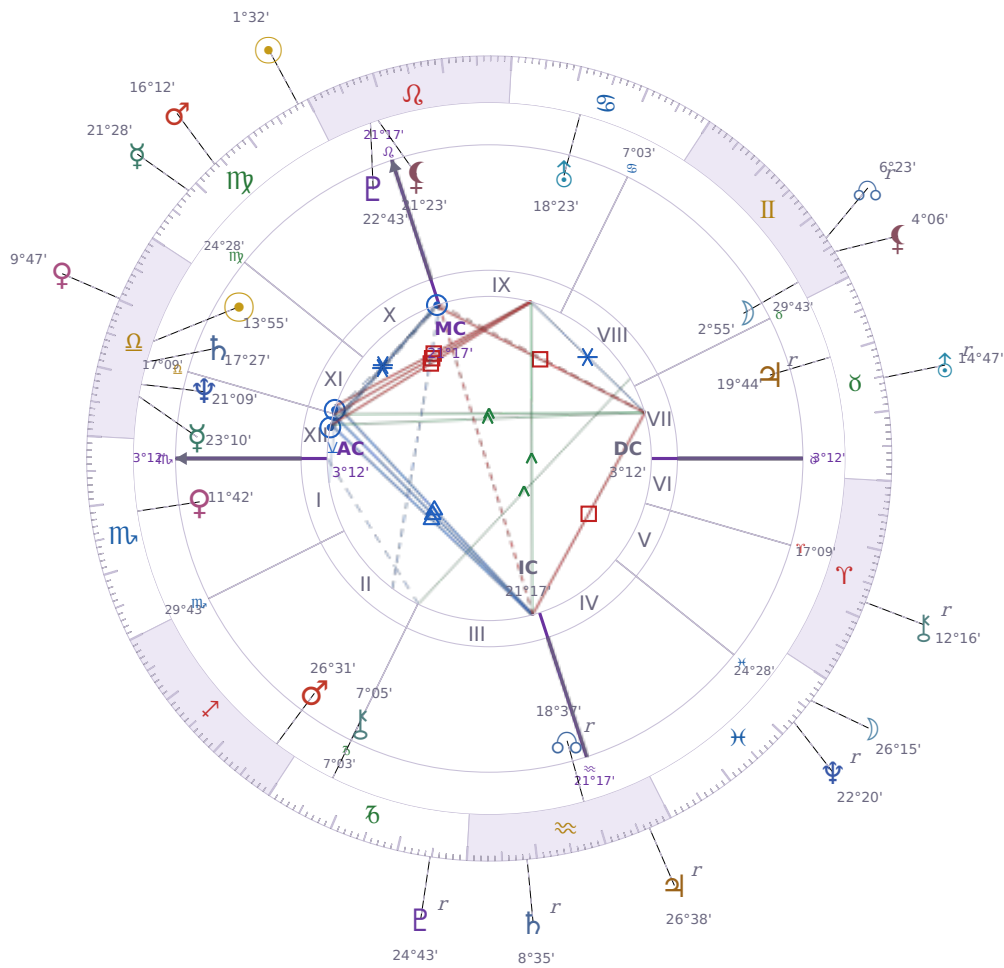

DAILY HOROSCOPE

Vladimir Putin

President of Russia (2000–2008; since 2012)

♎ Libra October 7, 1952 09:30 Saint Petersburg

Tuesday, 24 August 2021

TRANSITS FOR TODAY

☉ Sun	in ♍ Virgo	1°32'33"
☾ Moon	in ♓ Pisces	26°15'03"
☿ Mercury	in ♍ Virgo	21°28'37"
♀ Venus	in ♎ Libra	9°47'48"
♂ Mars	in ♍ Virgo	16°12'20"
♃ Jupiter	in ♒ Aquarius Rx	26°38'30"
♄ Saturn	in ♒ Aquarius Rx	8°35'54"

♅ Uranus	in ♉ Taurus Rx	14°47'05"
♆ Neptune	in ♋ Pisces Rx	22°20'45"
♇ Pluto	in ♑ Capricorn Rx	24°43'59"
♁ Chiron	in ♈ Aries Rx	12°16'35"
♊ NNode	in ♊ Gemini Rx	6°23'17"
♁ Lilith	in ♊ Gemini	4°06'51"

NATAL PLANETS