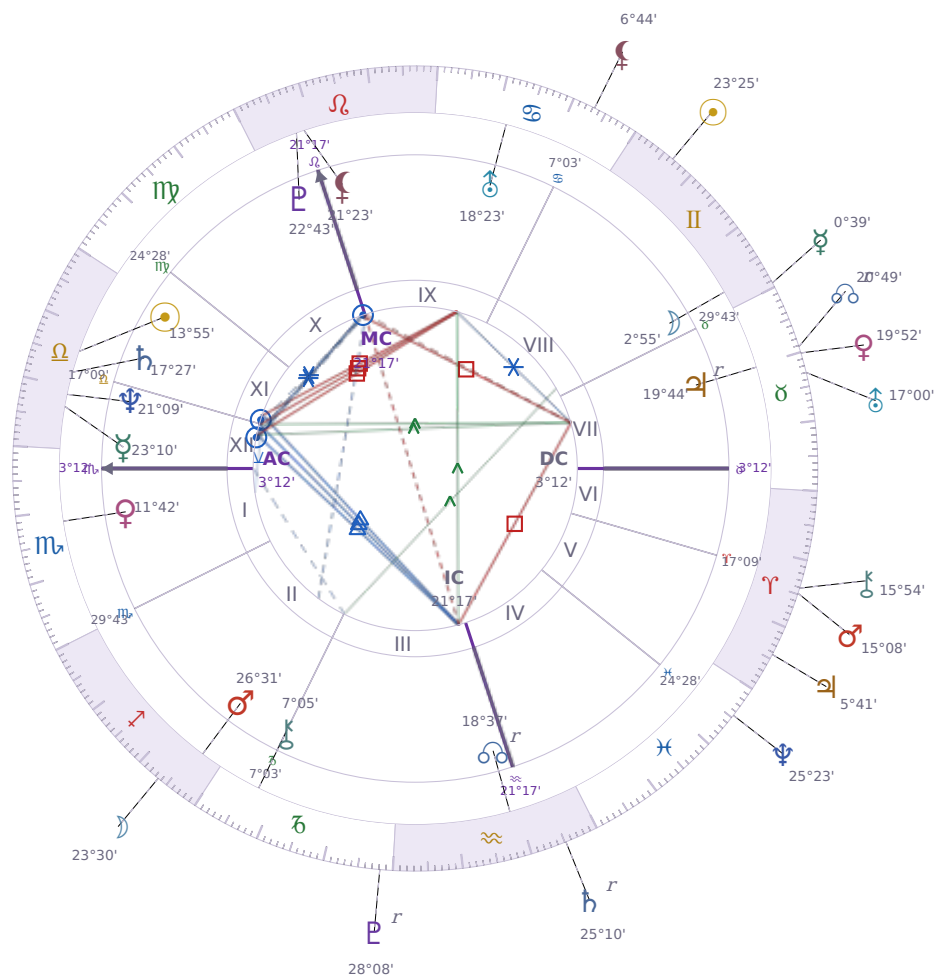

DAILY HOROSCOPE

Vladimir Putin

President of Russia (2000–2008; since 2012)

♎ Libra October 7, 1952 09:30 Saint Petersburg

Tuesday, 14 June 2022

TRANSITS FOR TODAY

☉ Sun	in ♊ Gemini	23°25'42"
☾ Moon	in ♐ Sagittarius	23°30'35"
☿ Mercury	in ♊ Gemini	0°39'44"
♀ Venus	in ♉ Taurus	19°52'56"
♂ Mars	in ♈ Aries	15°08'41"
♃ Jupiter	in ♈ Aries	5°41'18"
♄ Saturn	in ♒ Aquarius Rx	25°10'42"

♅ Uranus	in ♉ Taurus	17°00'00"
♆ Neptune	in ♋ Pisces	25°23'27"
♇ Pluto	in ♑ Capricorn Rx	28°08'30"
♁ Chiron	in ♈ Aries	15°54'37"
♊ NNode	in ♉ Taurus Rx	20°49'12"
♁ Lilith	in ♋ Cancer	6°44'32"

NATAL PLANETS