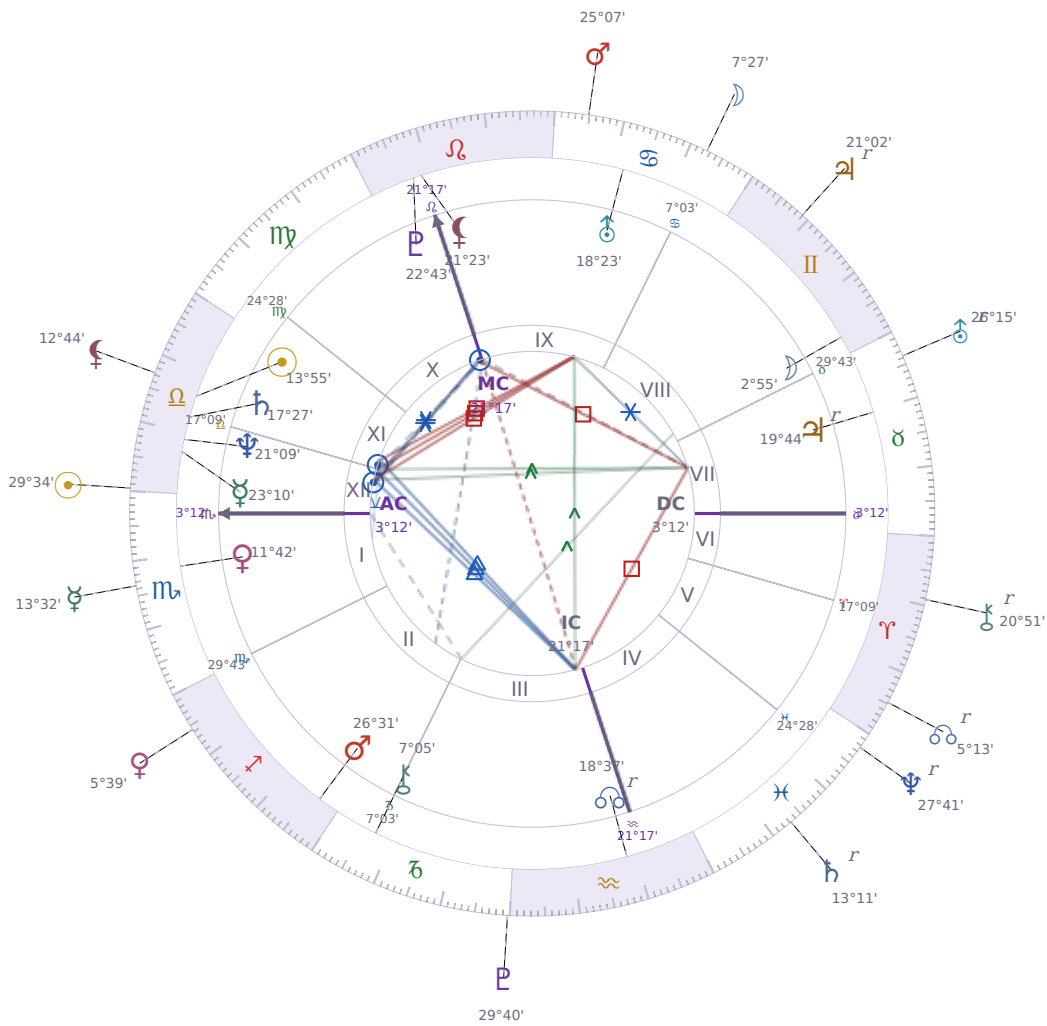

DAILY HOROSCOPE

## Vladimir Putin

President of Russia (2000–2008; since 2012)

♎ Libra October 7, 1952 09:30 Saint Petersburg

**Tuesday, 22 October 2024**