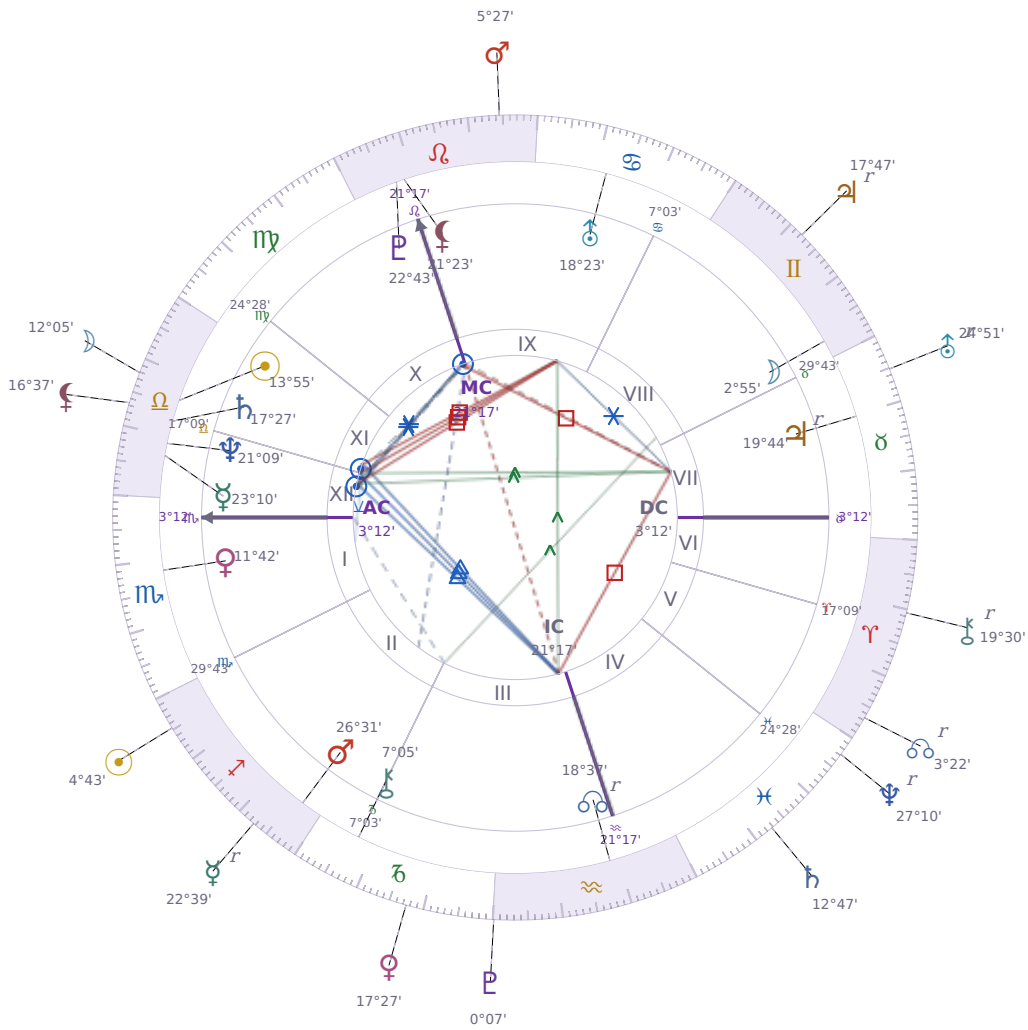

DAILY HOROSCOPE

Vladimir Putin

President of Russia (2000–2008; since 2012)

♎ Libra October 7, 1952 09:30 Saint Petersburg

Tuesday, 26 November 2024

TRANSITS FOR TODAY

☉ Sun	in ♐ Sagittarius	4°43'16"
☾ Moon	in ♎ Libra	12°05'56"
☿ Mercury	in ♐ Sagittarius Rx	22°39'34"
♀ Venus	in ♐ Capricorn	17°27'01"
♂ Mars	in ♌ Leo	5°27'45"
♃ Jupiter	in ♊ Gemini Rx	17°47'01"
♄ Saturn	in ♈ Pisces	12°47'50"

♅ Uranus	in ♉ Taurus Rx	24°51'08"
♆ Neptune	in ♓ Pisces Rx	27°10'07"
♇ Pluto	in ♒ Aquarius	0°07'43"
♁ Chiron	in ♈ Aries Rx	19°30'11"
♊ NNode	in ♈ Aries Rx	3°22'36"
♁ Lilith	in ♎ Libra	16°37'36"