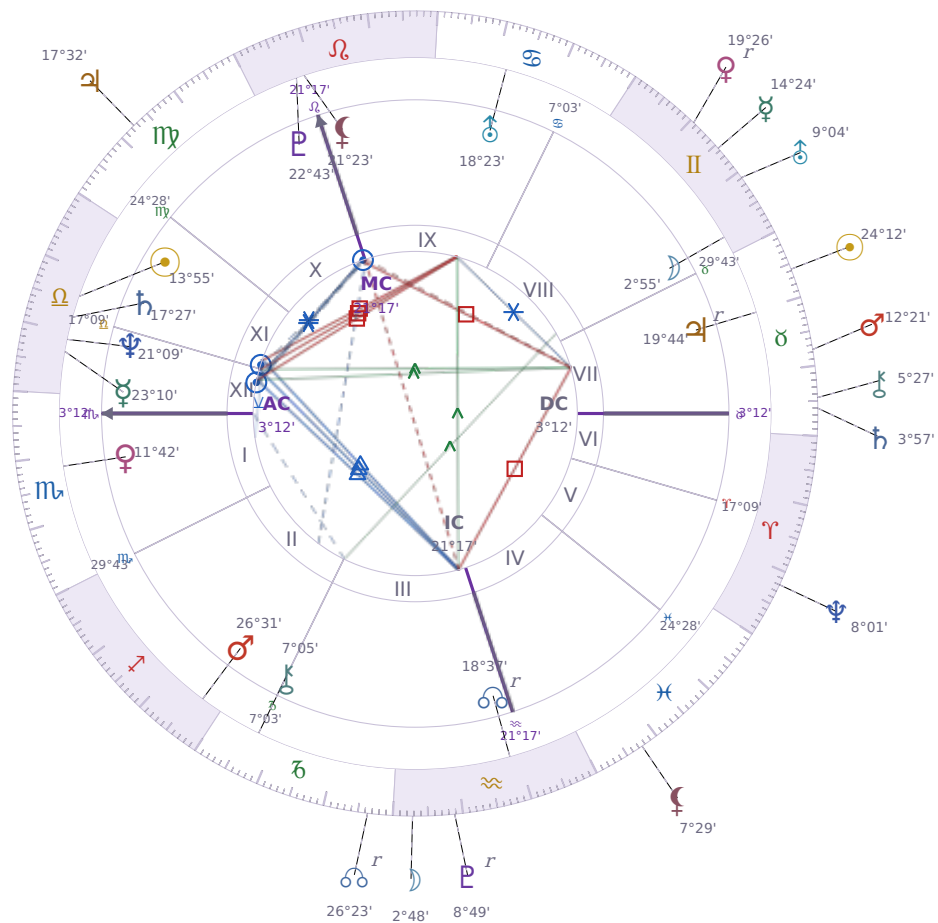

DAILY HOROSCOPE

## Vladimir Putin

President of Russia (2000–2008; since 2012)

♎ Libra October 7, 1952 09:30 Saint Petersburg

Sunday, 14 May 2028