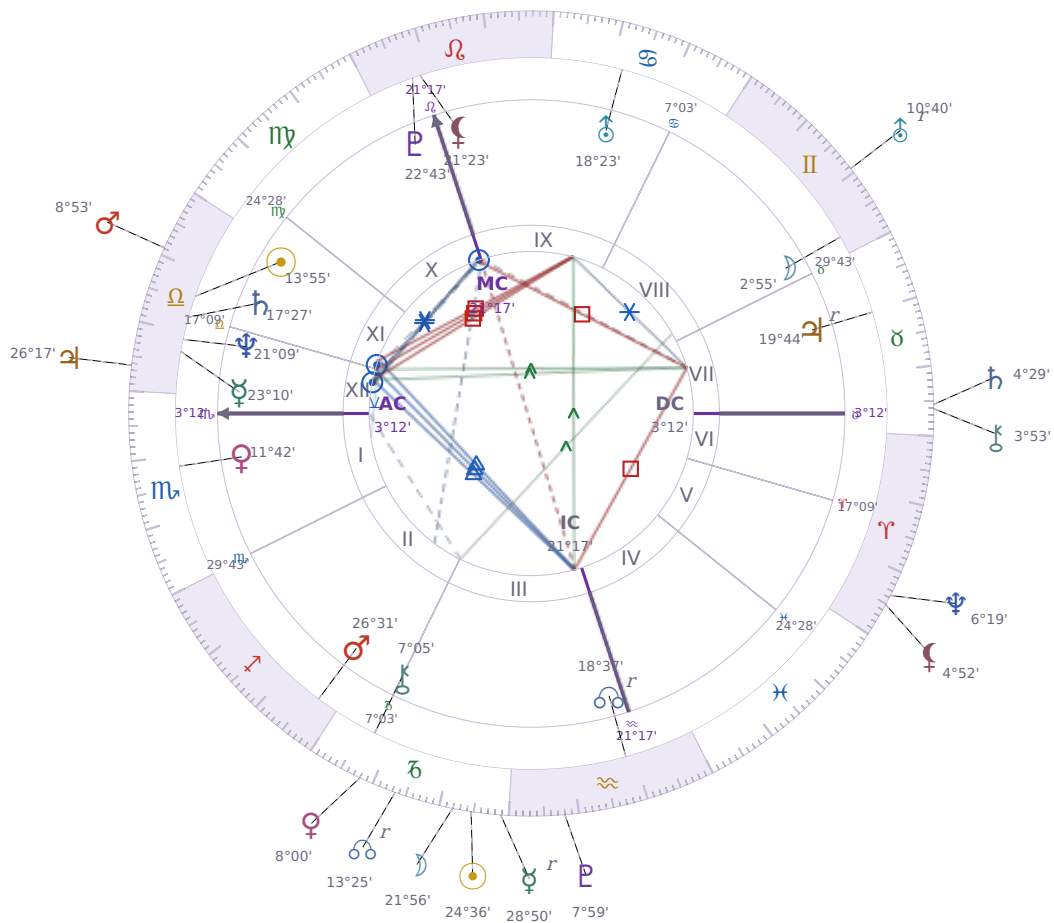

DAILY HOROSCOPE

Vladimir Putin

President of Russia (2000–2008; since 2012)

♎ Libra October 7, 1952 09:30 Saint Petersburg

Sunday, 14 January 2029

TRANSITS FOR TODAY

☉ Sun	in ♑ Capricorn	24°36'35"
☾ Moon	in ♑ Capricorn	21°56'22"
☿ Mercury	in ♑ Capricorn Rx	28°50'37"
♀ Venus	in ♑ Capricorn	8°00'18"
♂ Mars	in ♎ Libra	8°53'49"
♃ Jupiter	in ♎ Libra	26°17'50"
♄ Saturn	in ♉ Taurus	4°29'32"

♅ Uranus	in ♊ Gemini Rx	10°40'05"
♆ Neptune	in ♈ Aries	6°19'39"
♇ Pluto	in ♒ Aquarius	7°59'24"
♁ Chiron	in ♉ Taurus	3°53'11"
♁ NNode	in ♑ Capricorn Rx	13°25'19"
♁ Lilith	in ♈ Aries	4°52'09"

## NATAL PLANETS

☉ Sun	in ♎ Libra	13°55'44"	XI
☾ Moon	in ♊ Gemini	2°55'15"	VIII
☿ Mercury	in ♎ Libra	23°10'29"	XII
♀ Venus	in ♏ Scorpio	11°42'16"	I
♂ Mars	in ♐ Sagittarius	26°31'11"	II
♃ Jupiter	in ♉ Taurus	19°44'58"	VII Rx
♄ Saturn	in ♎ Libra	17°27'24"	XII
♅ Uranus	in ♋ Cancer	18°23'50"	IX
♆ Neptune	in ♎ Libra	21°09'49"	XII
♇ Pluto	in ♌ Leo	22°43'04"	X
♁ Chiron	in ♑ Capricorn	7°05'27"	III
♁ North Node	in ♒ Aquarius	18°37'06"	III Rx
♁ Lilith	in ♌ Leo	21°23'01"	X

### ☿ Mercury enters ♑ Capricorn

*Mercury* entering *Capricorn* shifts how you talk and think toward **practical results** — you'll notice yourself cutting out small talk and focusing on what actually matters at work or in conversations. People around you tend to **respect the directness** more during this time, even if your words feel plainer than usual, because *Capricorn* makes communication **efficient and honest**. At work especially, **planning and problem-solving** feel sharper; *Mercury* here rewards you for thinking several steps ahead instead of reacting on the spot.