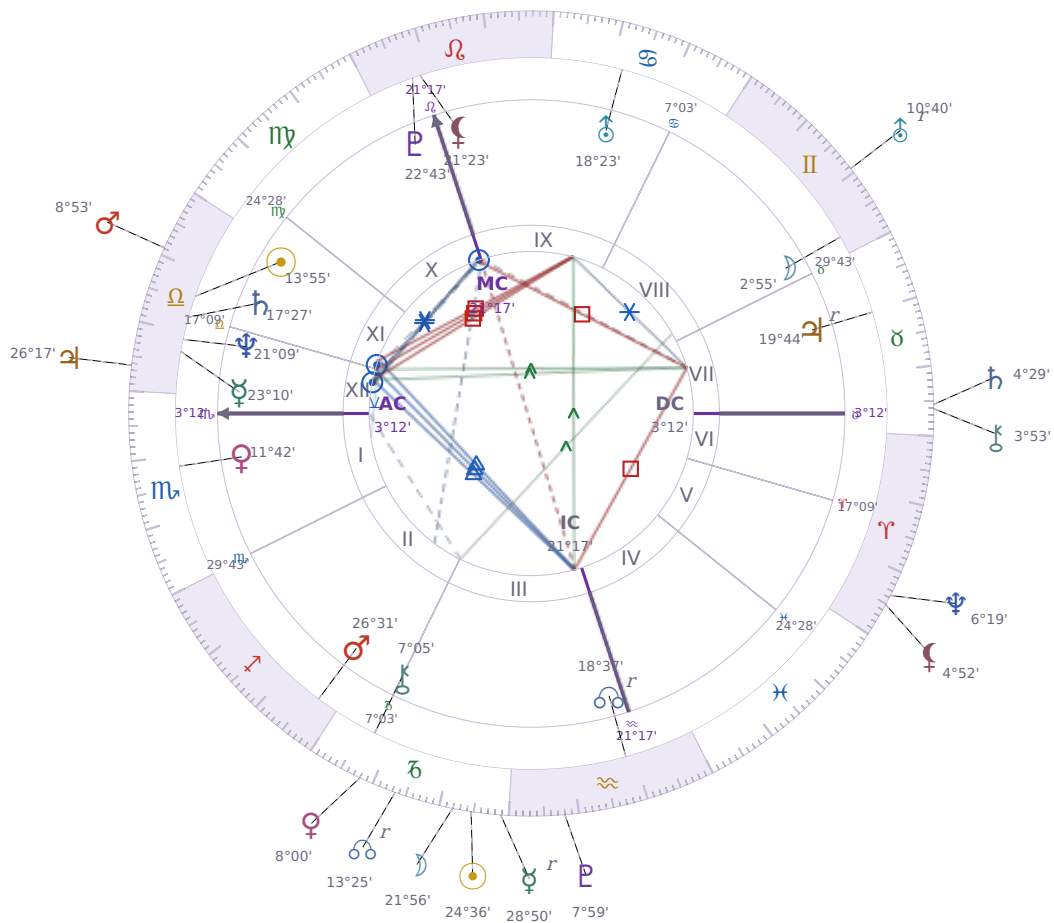

DAILY HOROSCOPE

Vladimir Putin

President of Russia (2000–2008; since 2012)

♎ Libra October 7, 1952 09:30 Saint Petersburg

Sunday, 14 January 2029

TRANSITS FOR TODAY

☉ Sun	in ♑ Capricorn	24°36'35"
☾ Moon	in ♑ Capricorn	21°56'22"
☿ Mercury	in ♑ Capricorn Rx	28°50'37"
♀ Venus	in ♑ Capricorn	8°00'18"
♂ Mars	in ♎ Libra	8°53'49"
♃ Jupiter	in ♎ Libra	26°17'50"
♄ Saturn	in ♉ Taurus	4°29'32"

♅ Uranus	in	♊ Gemini Rx	10°40'05"
♆ Neptune	in	♈ Aries	6°19'39"
♇ Pluto	in	♒ Aquarius	7°59'24"
♄ Chiron	in	♉ Taurus	3°53'11"
♁ NNode	in	♑ Capricorn Rx	13°25'19"
♁ Lilith	in	♈ Aries	4°52'09"

NATAL PLANETS

KEY DATE

☿ Mercury enters ♑ Capricorn

Mercury entering *Capricorn* shifts how you talk and think toward **practical results** — you'll notice yourself cutting out small talk and focusing on what actually matters at work or in conversations. People around you tend to **respect the directness** more during this time, even if your words feel plainer than usual, because *Capricorn* makes communication **efficient and honest**. At work especially, **planning and problem-solving** feel sharper; *Mercury* here rewards you for thinking several steps ahead instead of reacting on the spot.