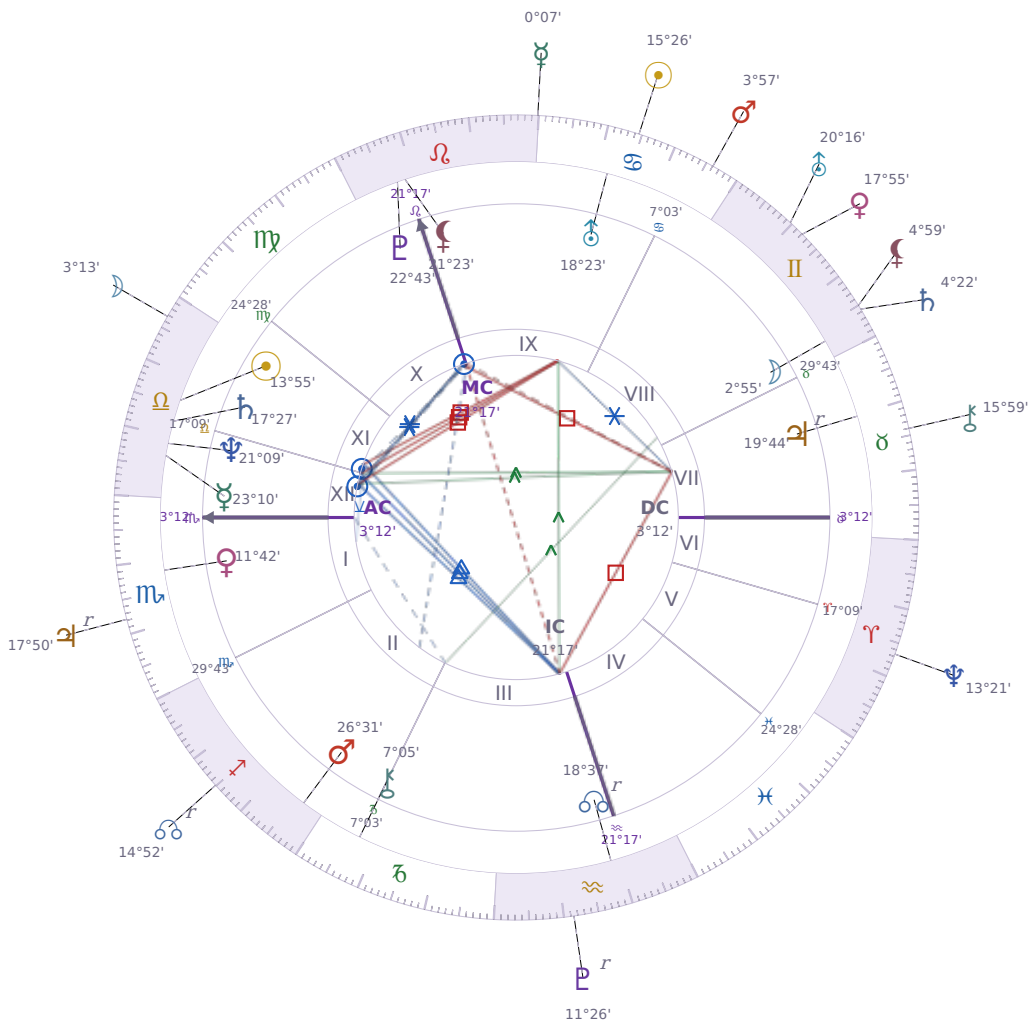

DAILY HOROSCOPE

Vladimir Putin

President of Russia (2000–2008; since 2012)

♎ Libra October 7, 1952 09:30 Saint Petersburg

Sunday, 7 July 2030

TRANSITS FOR TODAY

☉ Sun	in ♋ Cancer	15°26'24"
☾ Moon	in ♎ Libra	3°13'27"
☿ Mercury	in ♌ Leo	0°07'38"
♀ Venus	in ♊ Gemini	17°55'27"
♂ Mars	in ♋ Cancer	3°57'21"
♃ Jupiter	in ♏ Scorpio Rx	17°50'56"
♄ Saturn	in ♊ Gemini	4°22'19"

♅ Uranus	in ♊ Gemini	20°16'42"
♆ Neptune	in ♈ Aries	13°21'36"
♇ Pluto	in ♒ Aquarius Rx	11°26'33"
♁ Chiron	in ♉ Taurus	15°59'19"
♁ NNode	in ♐ Sagittarius Rx	14°52'47"
♁ Lilith	in ♊ Gemini	4°59'19"

NATAL PLANETS