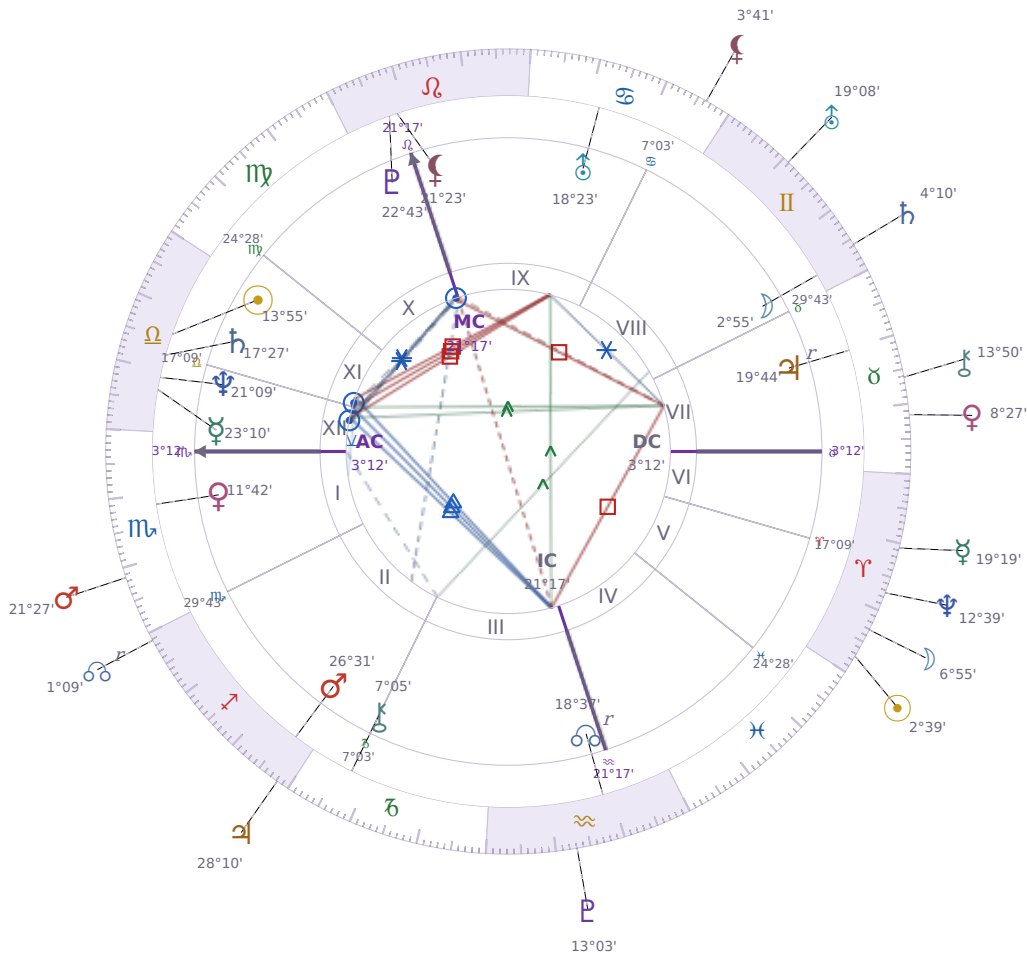

DAILY HOROSCOPE

Vladimir Putin

President of Russia (2000–2008; since 2012)

♎ Libra October 7, 1952 09:30 Saint Petersburg

Sunday, 23 March 2031

TRANSITS FOR TODAY

|           |                  |           |
|-----------|------------------|-----------|
| ☉ Sun     | in ♈ Aries       | 2°39'43"  |
| ☾ Moon    | in ♈ Aries       | 6°55'30"  |
| ☿ Mercury | in ♈ Aries       | 19°19'28" |
| ♀ Venus   | in ♉ Taurus      | 8°27'44"  |
| ♂ Mars    | in ♏ Scorpio     | 21°27'13" |
| ♃ Jupiter | in ♐ Sagittarius | 28°10'18" |
| ♄ Saturn  | in ♊ Gemini      | 4°10'20"  |

|           |    |                  |           |
|-----------|----|------------------|-----------|
| ♅ Uranus  | in | ♊ Gemini         | 19°08'16" |
| ♆ Neptune | in | ♈ Aries          | 12°39'05" |
| ♇ Pluto   | in | ♒ Aquarius       | 13°03'02" |
| ♁ Chiron  | in | ♉ Taurus         | 13°50'10" |
| ♁ NNode   | in | ♐ Sagittarius Rx | 1°09'51"  |
| ♁ Lilith  | in | ♋ Cancer         | 3°41'50"  |

## NATAL PLANETS

|              |    |               |           |        |
|--------------|----|---------------|-----------|--------|
| ☉ Sun        | in | ♎ Libra       | 13°55'44" | XI     |
| ☾ Moon       | in | ♊ Gemini      | 2°55'15"  | VIII   |
| ☿ Mercury    | in | ♎ Libra       | 23°10'29" | XII    |
| ♀ Venus      | in | ♏ Scorpio     | 11°42'16" | I      |
| ♂ Mars       | in | ♐ Sagittarius | 26°31'11" | II     |
| ♃ Jupiter    | in | ♉ Taurus      | 19°44'58" | VII Rx |
| ♄ Saturn     | in | ♎ Libra       | 17°27'24" | XII    |
| ♅ Uranus     | in | ♋ Cancer      | 18°23'50" | IX     |
| ♆ Neptune    | in | ♎ Libra       | 21°09'49" | XII    |
| ♇ Pluto      | in | ♌ Leo         | 22°43'04" | X      |
| ♁ Chiron     | in | ♑ Capricorn   | 7°05'27"  | III    |
| ♁ North Node | in | ♒ Aquarius    | 18°37'06" | III Rx |
| ♁ Lilith     | in | ♌ Leo         | 21°23'01" | X      |

## KEY TRANSIT FACTORS