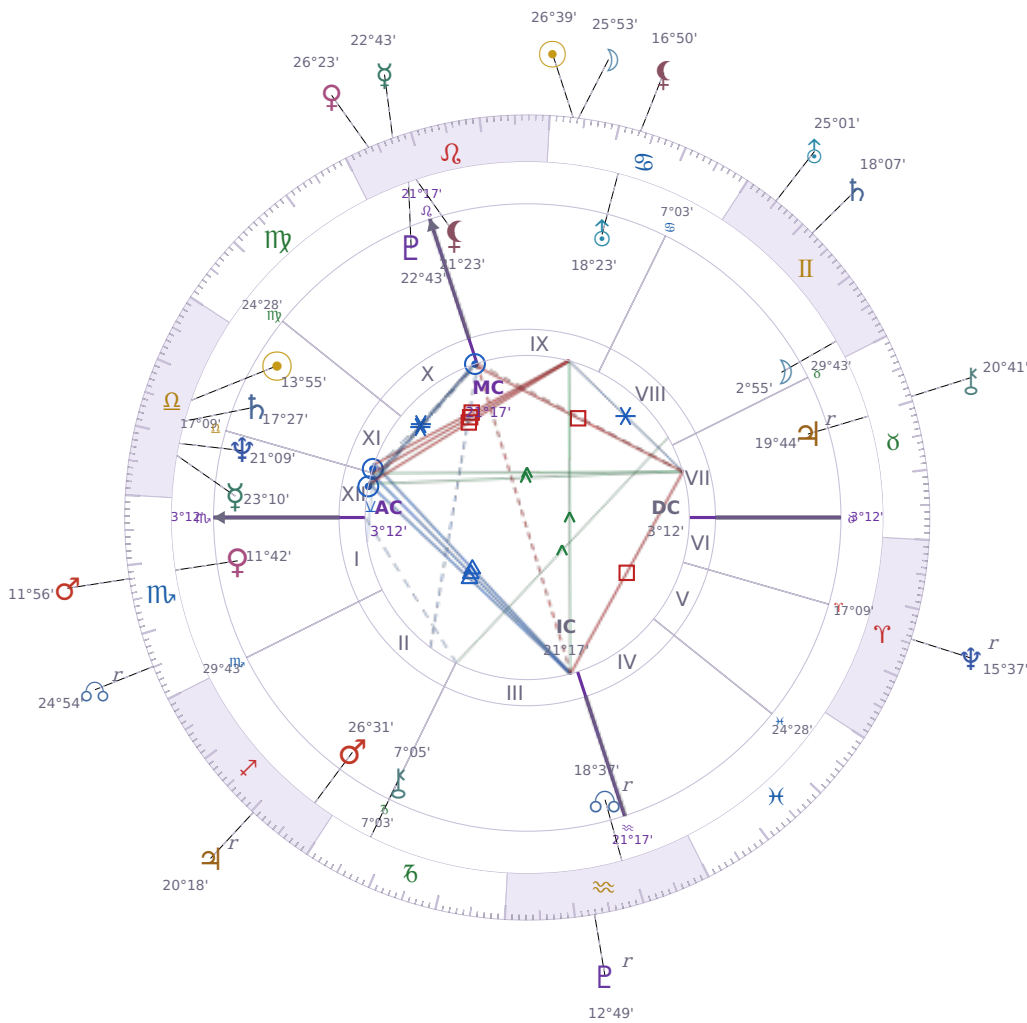

DAILY HOROSCOPE

Vladimir Putin

President of Russia (2000–2008; since 2012)

♎ Libra October 7, 1952 09:30 Saint Petersburg

Saturday, 19 July 2031

TRANSITS FOR TODAY

☉ Sun	in ♋ Cancer	26°39'05"
☾ Moon	in ♋ Cancer	25°53'30"
☿ Mercury	in ♌ Leo	22°43'14"
♀ Venus	in ♌ Leo	26°23'56"
♂ Mars	in ♏ Scorpio	11°56'49"
♃ Jupiter	in ♐ Sagittarius Rx	20°18'08"
♄ Saturn	in ♊ Gemini	18°07'32"

♅ Uranus	in ♊ Gemini	25°01'44"
♆ Neptune	in ♈ Aries Rx	15°37'35"
♇ Pluto	in ♒ Aquarius Rx	12°49'25"
♁ Chiron	in ♉ Taurus	20°41'33"
♋ NNode	in ♏ Scorpio Rx	24°54'57"
♁ Lilith	in ♋ Cancer	16°50'08"

NATAL PLANETS

KEY DATE

♆ Neptune stations Retrograde

Neptune stationing retrograde marks the point where **clarity takes a step back** in the areas it governs — dreams, beliefs, creativity, and what you're willing to believe about yourself or others. During this period, people often notice **confusion returning to situations** they thought were settled, delays in creative projects, or the need to rethink agreements that felt unclear to begin with. *Neptune* retrograde typically brings **reality checks** that strip away wishful thinking, so you may spot where you've been fooling yourself or where someone else's promises don't actually add up.

Saturday · ♄ Saturn

Colors: Violet

Stone: Obsidian

Number: 8