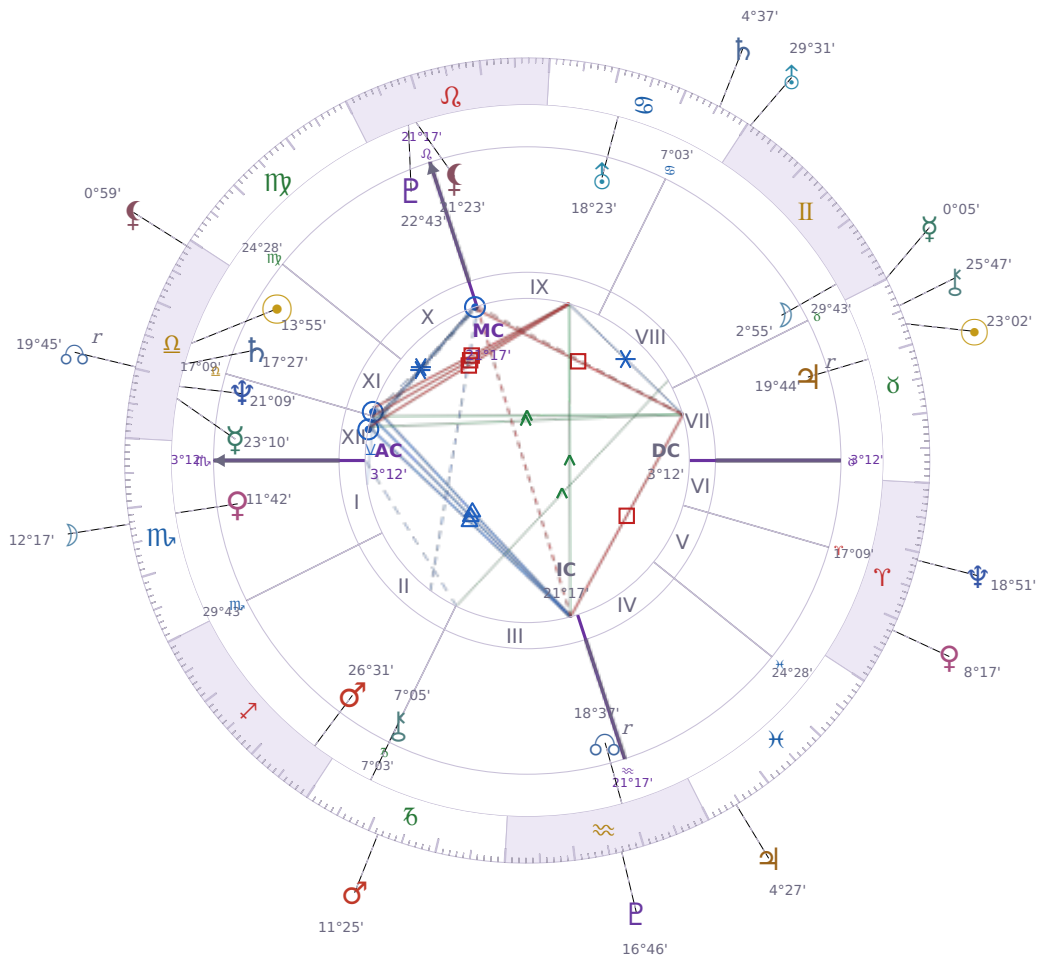

DAILY HOROSCOPE

Vladimir Putin

President of Russia (2000–2008; since 2012)

♎ Libra October 7, 1952 09:30 Saint Petersburg

Friday, 13 May 2033

TRANSITS FOR TODAY

☉ Sun	in ♉ Taurus	23°02'52"
☾ Moon	in ♏ Scorpio	12°17'00"
☿ Mercury	in ♊ Gemini	0°05'35"
♀ Venus	in ♈ Aries	8°17'17"
♂ Mars	in ♐ Capricorn	11°25'03"
♃ Jupiter	in ♓ Pisces	4°27'21"
♄ Saturn	in ♋ Cancer	4°37'58"

♅ Uranus	in ♊ Gemini	29°31'28"
♆ Neptune	in ♈ Aries	18°51'12"
♇ Pluto	in ♒ Aquarius	16°46'12"
♁ Chiron	in ♉ Taurus	25°47'16"
♊ NNode	in ♎ Libra Rx	19°45'05"
♁ Lilith	in ♎ Libra	0°59'14"

NATAL PLANETS

☉ Sun	in ♎ Libra	13°55'44"	XI
☾ Moon	in ♊ Gemini	2°55'15"	VIII
☿ Mercury	in ♎ Libra	23°10'29"	XII
♀ Venus	in ♏ Scorpio	11°42'16"	I
♂ Mars	in ♐ Sagittarius	26°31'11"	II
♃ Jupiter	in ♉ Taurus	19°44'58"	VII Rx
♄ Saturn	in ♎ Libra	17°27'24"	XII
♅ Uranus	in ♋ Cancer	18°23'50"	IX
♆ Neptune	in ♎ Libra	21°09'49"	XII
♇ Pluto	in ♌ Leo	22°43'04"	X
♁ Chiron	in ♐ Capricorn	7°05'27"	III
♊ North Node	in ♒ Aquarius	18°37'06"	III Rx
♁ Lilith	in ♌ Leo	21°23'01"	X

KEY TRANSIT FACTORS

♆ Neptune ☐ Square ☽ natal Uranus ★

You feel torn between wanting to break free from something and being unable to see clearly what needs to change. Your impulse to rebel clashes with confusion about which direction actually makes sense, leaving you **restless and indecisive**. Over the coming weeks, small frustrations can pile up as you second-guess decisions you thought were final.