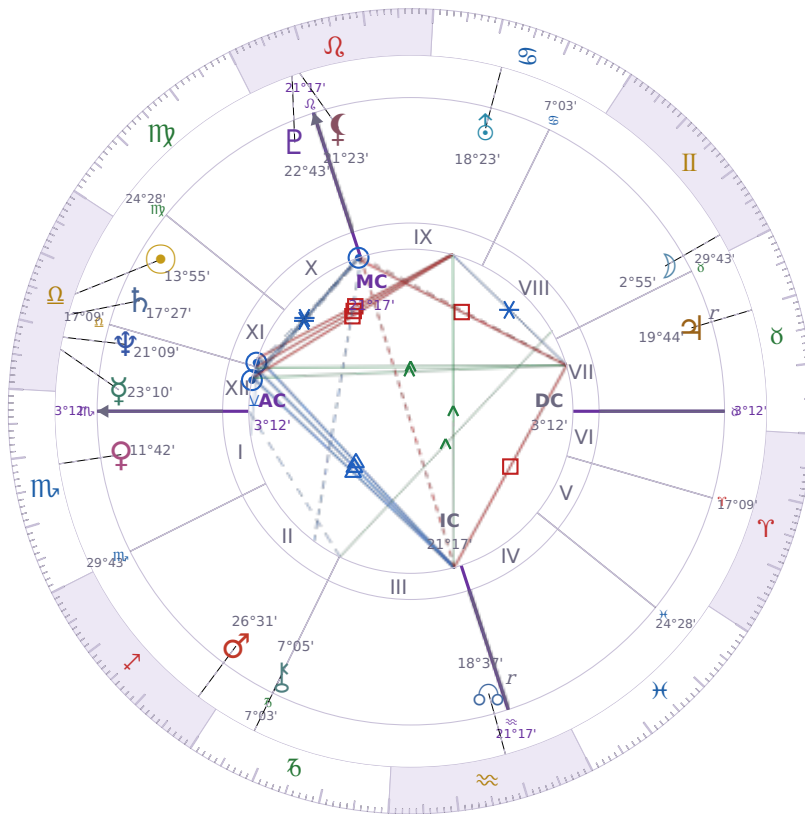

Stellar ✦ Omens

Your stars, decoded

stellaromens.com

Birth Year Chart 1572 · Generated Jun 1, 2026

BIRTHDAY YEAR CHART

Vladimir Putin

President of Russia (2000–2008; since 2012)

♎ Libra October 7, 1952 09:30 Saint Petersburg

7 October 1572 · 00:57 (22:26 UTC) · Saint Petersburg

Solar ASC ✈ Sagittarius · MC ♏ Scorpio

NATAL PLANETS

☉ Sun	in	♎	Libra	13°55'
☾ Moon	in	♊	Gemini	2°55'
☿ Mercury	in	♎	Libra	23°10'
♀ Venus	in	♏	Scorpio	11°42'
♂ Mars	in	♐	Sagittarius	26°31'
♃ Jupiter	in	♉	Taurus	19°44'
♄ Saturn	in	♎	Libra	17°27'

BIRTHDAY YEAR CHART PLANETS

♅ Uranus	in	♋	Cancer	18°23'
♆ Neptune	in	♎	Libra	21°09'
♇ Pluto	in	♌	Leo	22°43'
♁ Chiron	in	♏	Capricorn	7°05'
♊ North Node	in	♒	Aquarius	18°37'
♁ Lilith	in	♌	Leo	21°23'

SOLAR ANALYSIS

KEY TRANSITS BY QUARTER

Q1 · Jan-Mar

Q2 · Apr-Jun

Q3 · Jul-Sep

Q4 · Oct-Dec