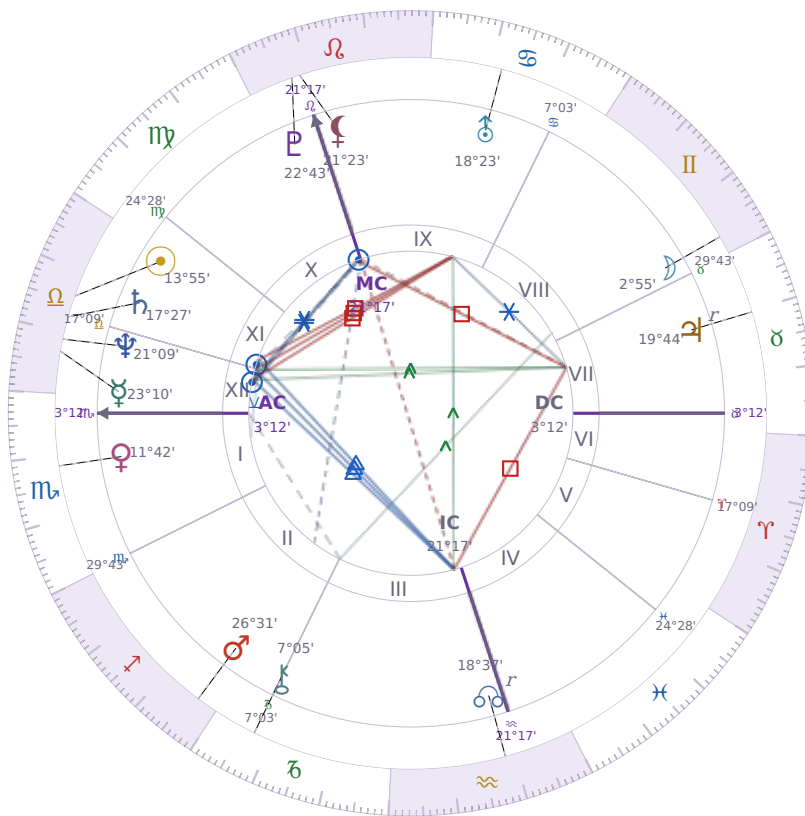

**BIRTHDAY YEAR CHART**

## Vladimir Putin

President of Russia (2000–2008; since 2012)

♎ Libra October 7, 1952 09:30 Saint Petersburg

**7 October 2138 · 00:00 (21:00 UTC) · Saint Petersburg**

Solar ASC ♐ Sagittarius · MC ♏ Scorpio

**NATAL PLANETS**

|           |    |   |             |        |
|-----------|----|---|-------------|--------|
| ☉ Sun     | in | ♎ | Libra       | 13°55' |
| ☾ Moon    | in | ♊ | Gemini      | 2°55'  |
| ☿ Mercury | in | ♎ | Libra       | 23°10' |
| ♀ Venus   | in | ♏ | Scorpio     | 11°42' |
| ♂ Mars    | in | ♐ | Sagittarius | 26°31' |
| ♃ Jupiter | in | ♉ | Taurus      | 19°44' |
| ♄ Saturn  | in | ♎ | Libra       | 17°27' |

**BIRTHDAY YEAR CHART PLANETS**

|           |    |   |             |        |
|-----------|----|---|-------------|--------|
| ☉ Sun     | in | ♎ | Libra       | 13°55' |
| ☾ Moon    | in | ♊ | Gemini      | 2°55'  |
| ☿ Mercury | in | ♎ | Libra       | 23°10' |
| ♀ Venus   | in | ♏ | Scorpio     | 11°42' |
| ♂ Mars    | in | ♐ | Sagittarius | 26°31' |
| ♃ Jupiter | in | ♉ | Taurus      | 19°44' |
| ♄ Saturn  | in | ♎ | Libra       | 17°27' |