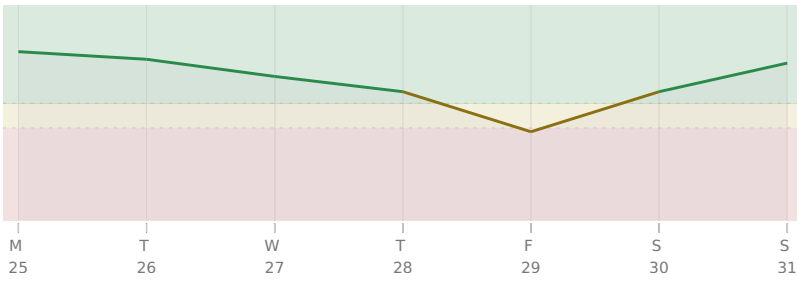

Thu, 28 Jan Full Moon in Leo

Sun, 31 Jan ♄ Mercury stations Retrograde

♃ Uranus △ Trine ♄ natal Chiron

♆ Neptune ✕ Sextile ♃ natal Jupiter

AREAS OF LIFE

Love ★★★★★☆

Home ★★★★★☆

Creativity ★★★★★☆