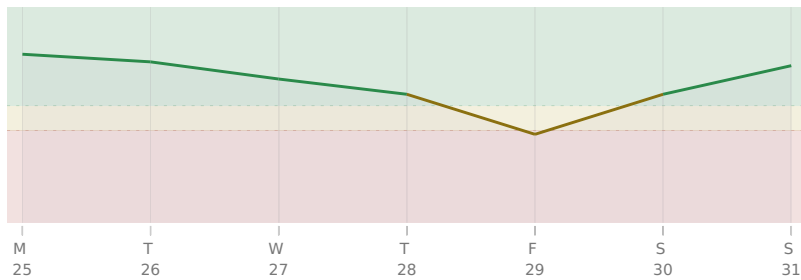

Thu, 28 Jan Full Moon in Leo

Sun, 31 Jan ♄ Mercury stations Retrograde

♃ Uranus △ Trine ♄ natal Chiron

♆ Neptune ✕ Sextile ♃ natal Jupiter

AREAS OF LIFE

Love ★★★★★☆

Home ★★★★★☆

Creativity ★★★★★☆