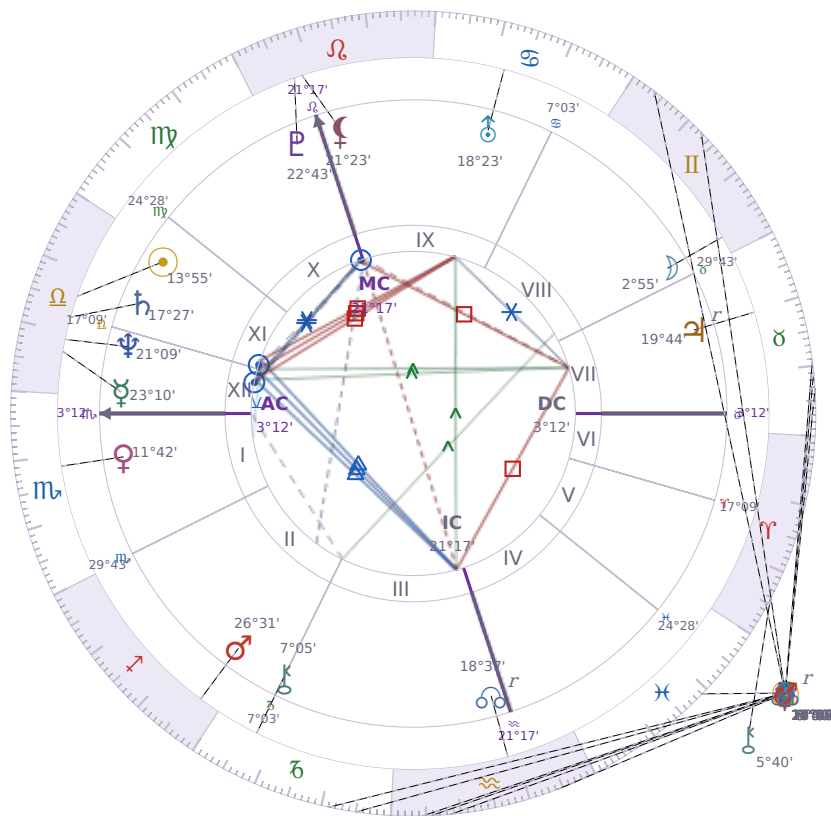

WEEKLY HOROSCOPE

Vladimir Putin

President of Russia (2000–2008; since 2012)

♎ Libra October 7, 1952 09:30 Saint Petersburg

25 January - 31 January 2021

TRANSITS · WEEK OF MON, 25 JAN

☉ Sun	in ♒ Aquarius	5°44'11"
☾ Moon	in ♊ Gemini	26°26'37"
☿ Mercury	in ♒ Aquarius	24°11'00"
♀ Venus	in ♑ Capricorn	21°07'07"
♂ Mars	in ♉ Taurus	9°07'22"
♃ Jupiter	in ♒ Aquarius	8°30'54"
♄ Saturn	in ♒ Aquarius	4°30'10"

♅ Uranus	in	♉ Taurus	6°46'34"
♆ Neptune	in	♓ Pisces	19°04'09"
♇ Pluto	in	♑ Capricorn	24°59'57"
♁ Chiron	in	♈ Aries	5°40'27"
♊ NNode	in	♊ Gemini Rx	17°33'40"
♁ Lilith	in	♉ Taurus	10°42'35"

## NATAL PLANETS

☉ Sun	in	♎ Libra	13°55'44"	XI
☾ Moon	in	♊ Gemini	2°55'15"	VIII
☿ Mercury	in	♎ Libra	23°10'29"	XII
♀ Venus	in	♏ Scorpio	11°42'16"	I
♂ Mars	in	♐ Sagittarius	26°31'11"	II
♃ Jupiter	in	♉ Taurus	19°44'58"	VII Rx
♄ Saturn	in	♎ Libra	17°27'24"	XII
♅ Uranus	in	♋ Cancer	18°23'50"	IX
♆ Neptune	in	♎ Libra	21°09'49"	XII
♇ Pluto	in	♌ Leo	22°43'04"	X
♁ Chiron	in	♑ Capricorn	7°05'27"	III
♊ North Node	in	♒ Aquarius	18°37'06"	III Rx
♁ Lilith	in	♌ Leo	21°23'01"	X

## KEY TRANSIT FACTORS