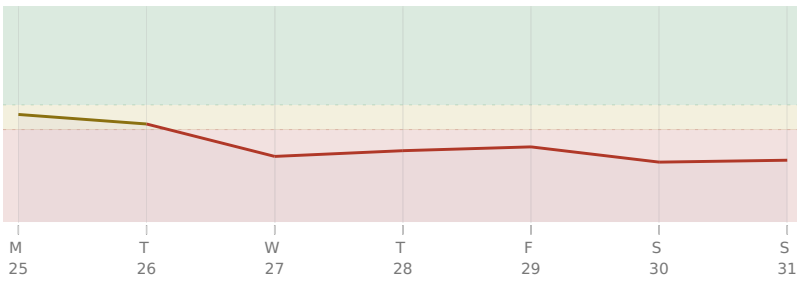

Thu, 28 Jan Full Moon in Leo

Sun, 31 Jan ♄ Mercury stations Retrograde

♃ Uranus △ Trine ♄ natal Chiron

♆ Neptune ✕ Sextile ♃ natal Jupiter

AREAS OF LIFE

Love ★★★★★☆

Home ★★★★★☆

Creativity ★★★★★☆

25 January - 31 January 2021