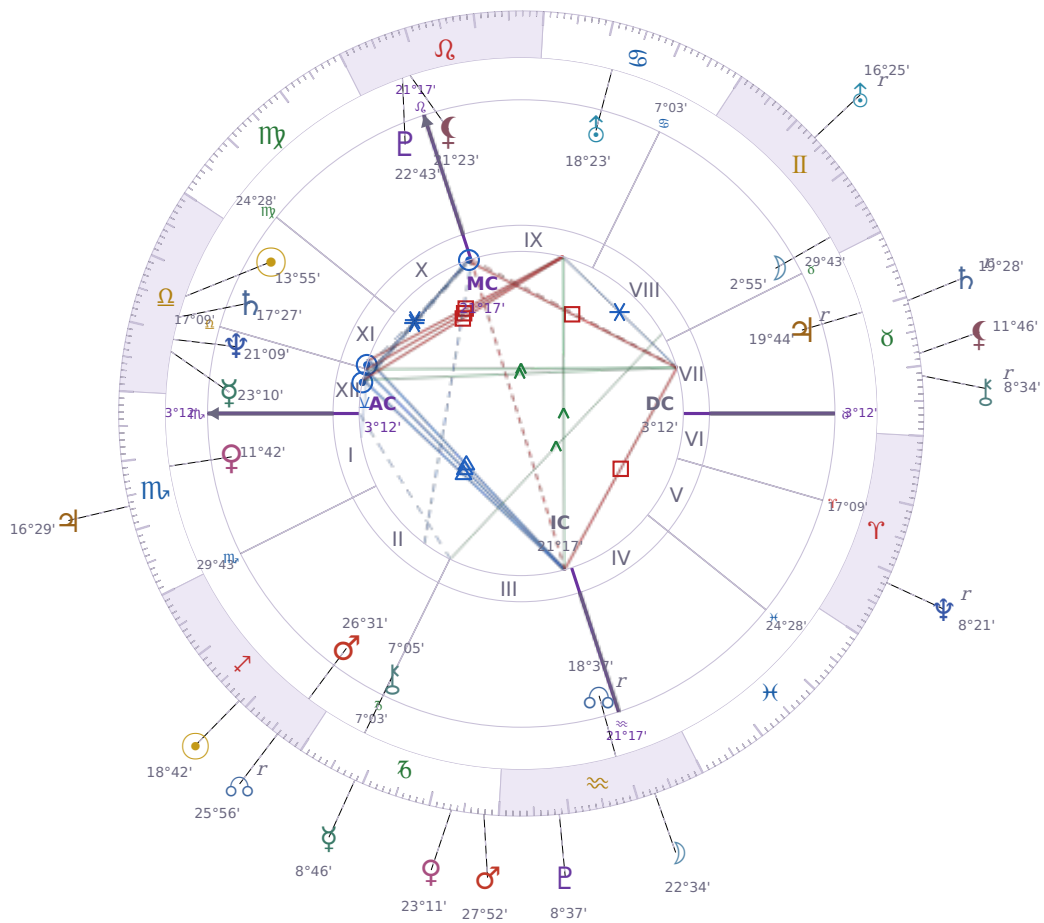

WEEKLY HOROSCOPE

Vladimir Putin

President of Russia (2000–2008; since 2012)

♎ Libra October 7, 1952 09:30 Saint Petersburg

10 December - 16 December 2029

TRANSITS · WEEK OF MON, 10 DEC

☉ Sun	in ♐ Sagittarius	18°42'57"
☾ Moon	in ♒ Aquarius	22°34'59"
☿ Mercury	in ♑ Capricorn	8°46'57"
♀ Venus	in ♑ Capricorn	23°11'59"
♂ Mars	in ♑ Capricorn	27°52'39"
♃ Jupiter	in ♏ Scorpio	16°29'38"
♄ Saturn	in ♉ Taurus Rx	19°28'48"

♅ Uranus	in	♊ Gemini Rx	16°25'49"
♆ Neptune	in	♈ Aries Rx	8°21'17"
♇ Pluto	in	♒ Aquarius	8°37'24"
♁ Chiron	in	♉ Taurus Rx	8°34'43"
♁ NNode	in	♐ Sagittarius Rx	25°56'49"
♁ Lilith	in	♉ Taurus	11°46'54"

## KEY TRANSIT FACTORS

## AREAS OF LIFE