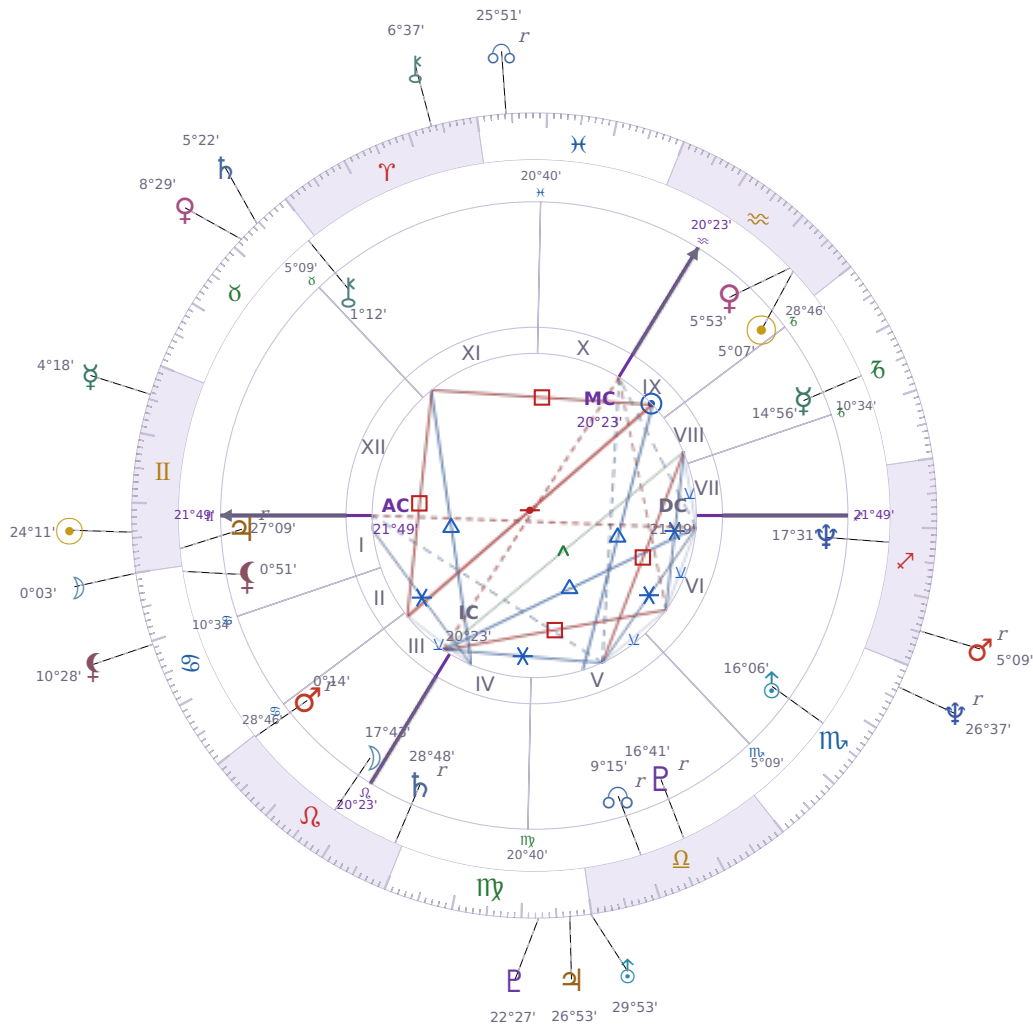

DAILY HOROSCOPE

Volodymyr Zelenskyy

President of Ukraine since 2019

♈ Aquarius January 25, 1978 14:00 Kryvyi Rih

Sunday, 15 June 1969

TRANSITS FOR TODAY

☉ Sun	in ♊ Gemini	24°11'42"
☾ Moon	in ♋ Cancer	0°03'56"
☿ Mercury	in ♊ Gemini	4°18'32"
♀ Venus	in ♉ Taurus	8°29'43"
♂ Mars	in ♐ Sagittarius Rx	5°09'45"
♃ Jupiter	in ♍ Virgo	26°53'28"
♄ Saturn	in ♉ Taurus	5°22'15"

♅ Uranus	in ♍ Virgo	29°53'56"
♆ Neptune	in ♏ Scorpio Rx	26°37'14"
♇ Pluto	in ♍ Virgo	22°27'07"
♁ Chiron	in ♈ Aries	6°37'24"
♁ NNode	in ♓ Pisces Rx	25°51'01"
♁ Lilith	in ♋ Cancer	10°28'48"

NATAL PLANETS

☉ Sun	in ♒ Aquarius	5°07'26"	IX
☾ Moon	in ♌ Leo	17°43'06"	III
☿ Mercury	in ♐ Capricorn	14°56'00"	VIII
♀ Venus	in ♒ Aquarius	5°53'27"	IX
♂ Mars	in ♌ Leo	0°14'40"	III Rx
♃ Jupiter	in ♊ Gemini	27°09'21"	I Rx
♄ Saturn	in ♌ Leo	28°48'50"	IV Rx
♅ Uranus	in ♏ Scorpio	16°06'59"	VI
♆ Neptune	in ♏ Sagittarius	17°31'24"	VI
♇ Pluto	in ♎ Libra	16°41'02"	V Rx
♁ Chiron	in ♉ Taurus	1°12'25"	XI
♁ North Node	in ♎ Libra	9°15'38"	V Rx
♁ Lilith	in ♋ Cancer	0°51'45"	I