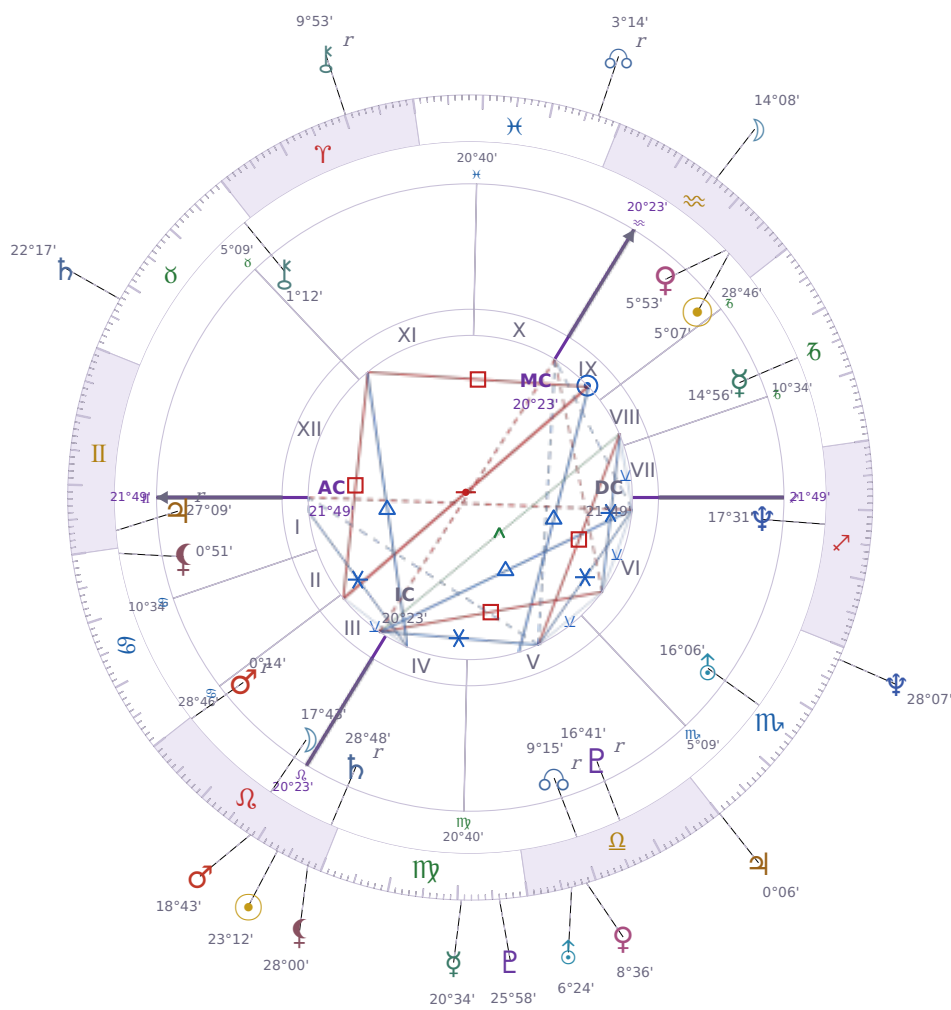

DAILY HOROSCOPE

Volodymyr Zelenskyy

President of Ukraine since 2019

♈ Aquarius January 25, 1978 14:00 Kryvyi Rih

Sunday, 16 August 1970

TRANSITS FOR TODAY

☉ Sun	in ♌ Leo	23°12'05"
☾ Moon	in ♒ Aquarius	14°08'54"
☿ Mercury	in ♍ Virgo	20°34'28"
♀ Venus	in ♎ Libra	8°36'09"
♂ Mars	in ♌ Leo	18°43'24"
♃ Jupiter	in ♏ Scorpio	0°06'14"
♄ Saturn	in ♉ Taurus	22°17'53"