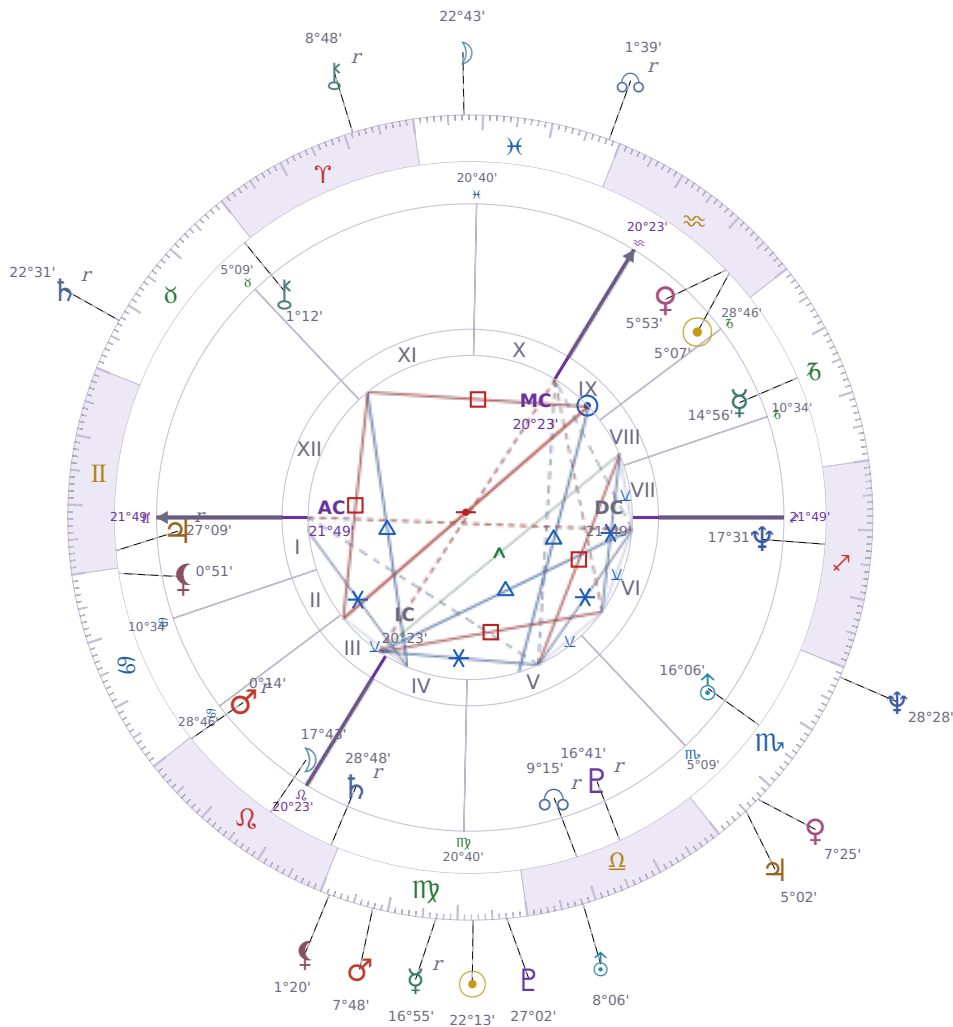

DAILY HOROSCOPE

Volodymyr Zelenskyy

President of Ukraine since 2019

♈ Aquarius January 25, 1978 14:00 Kryvyi Rih

Tuesday, 15 September 1970

TRANSITS FOR TODAY

☉ Sun	in ♍ Virgo	22°13'42"
☾ Moon	in ♓ Pisces	22°43'30"
☿ Mercury	in ♍ Virgo Rx	16°55'50"
♀ Venus	in ♏ Scorpio	7°25'19"
♂ Mars	in ♍ Virgo	7°48'43"
♃ Jupiter	in ♏ Scorpio	5°02'17"
♄ Saturn	in ♉ Taurus Rx	22°31'01"

♅ Uranus	in ♎ Libra	8°06'14"
♆ Neptune	in ♏ Scorpio	28°28'30"
♇ Pluto	in ♍ Virgo	27°02'01"
♁ Chiron	in ♈ Aries Rx	8°48'23"
♊ NNode	in ♓ Pisces Rx	1°39'08"
♁ Lilith	in ♍ Virgo	1°20'18"

NATAL PLANETS

☉ Sun	in ♒ Aquarius	5°07'26"	IX
☾ Moon	in ♌ Leo	17°43'06"	III
☿ Mercury	in ♐ Capricorn	14°56'00"	VIII
♀ Venus	in ♒ Aquarius	5°53'27"	IX
♂ Mars	in ♌ Leo	0°14'40"	III Rx
♃ Jupiter	in ♊ Gemini	27°09'21"	I Rx
♄ Saturn	in ♌ Leo	28°48'50"	IV Rx
♅ Uranus	in ♏ Scorpio	16°06'59"	VI
♆ Neptune	in ♐ Sagittarius	17°31'24"	VI
♇ Pluto	in ♎ Libra	16°41'02"	V Rx
♁ Chiron	in ♉ Taurus	1°12'25"	XI
♊ North Node	in ♎ Libra	9°15'38"	V Rx
♁ Lilith	in ♋ Cancer	0°51'45"	I