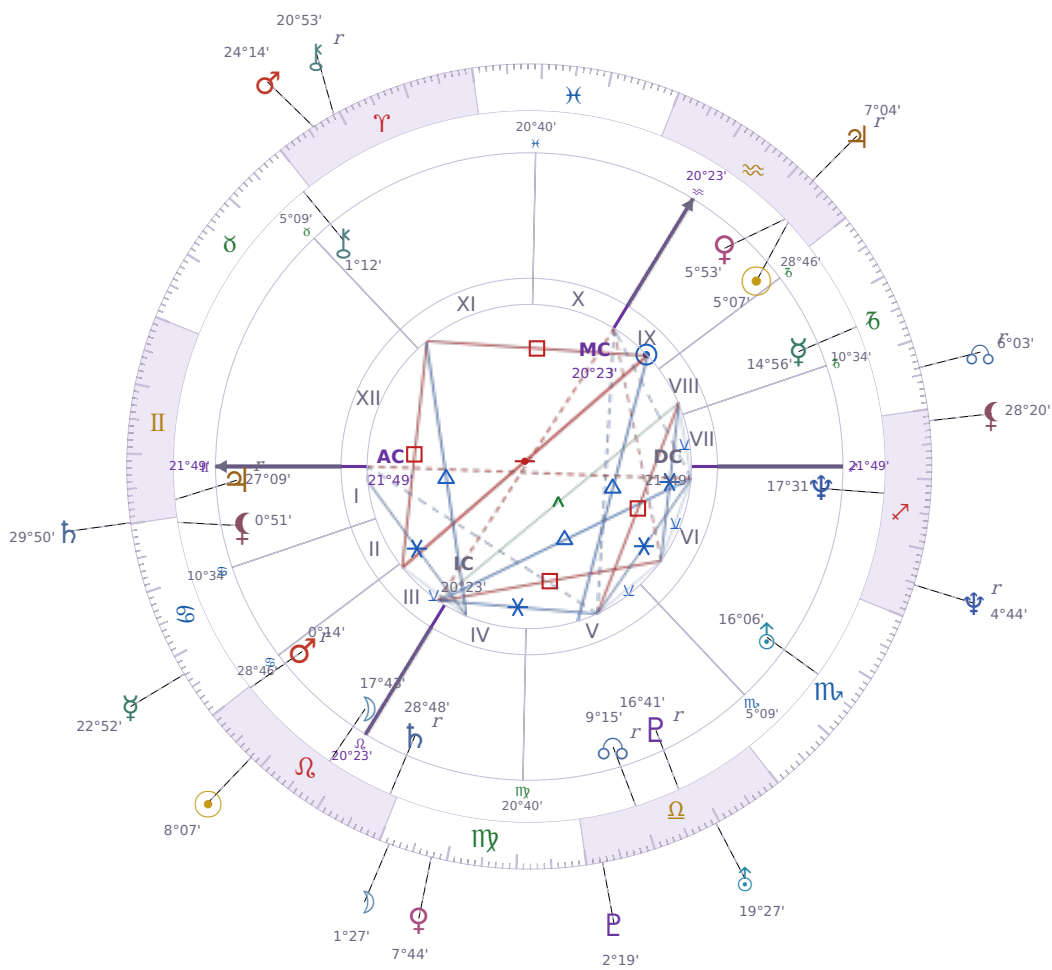

DAILY HOROSCOPE

Volodymyr Zelenskyy

President of Ukraine since 2019

♈ Aquarius January 25, 1978 14:00 Kryvyi Rih

Tuesday, 31 July 1973

TRANSITS FOR TODAY

☉ Sun	in ♌ Leo	8°07'43"
☾ Moon	in ♍ Virgo	1°27'07"
☿ Mercury	in ♋ Cancer	22°52'39"
♀ Venus	in ♍ Virgo	7°44'11"
♂ Mars	in ♈ Aries	24°14'38"
♃ Jupiter	in ♒ Aquarius Rx	7°04'43"
♄ Saturn	in ♊ Gemini	29°50'27"

♅ Uranus	in ♎ Libra	19°27'20"
♆ Neptune	in ♐ Sagittarius Rx	4°44'09"
♇ Pluto	in ♎ Libra	2°19'32"
♁ Chiron	in ♈ Aries Rx	20°53'09"
♊ NNode	in ♐ Capricorn Rx	6°03'13"
♁ Lilith	in ♐ Sagittarius	28°20'40"

NATAL PLANETS

☉ Sun	in ♒ Aquarius	5°07'26"	IX
☾ Moon	in ♌ Leo	17°43'06"	III
☿ Mercury	in ♐ Capricorn	14°56'00"	VIII
♀ Venus	in ♒ Aquarius	5°53'27"	IX
♂ Mars	in ♌ Leo	0°14'40"	III Rx
♃ Jupiter	in ♊ Gemini	27°09'21"	I Rx
♄ Saturn	in ♌ Leo	28°48'50"	IV Rx
♅ Uranus	in ♏ Scorpio	16°06'59"	VI
♆ Neptune	in ♐ Sagittarius	17°31'24"	VI
♇ Pluto	in ♎ Libra	16°41'02"	V Rx
♁ Chiron	in ♉ Taurus	1°12'25"	XI
♊ North Node	in ♎ Libra	9°15'38"	V Rx
♁ Lilith	in ♋ Cancer	0°51'45"	I