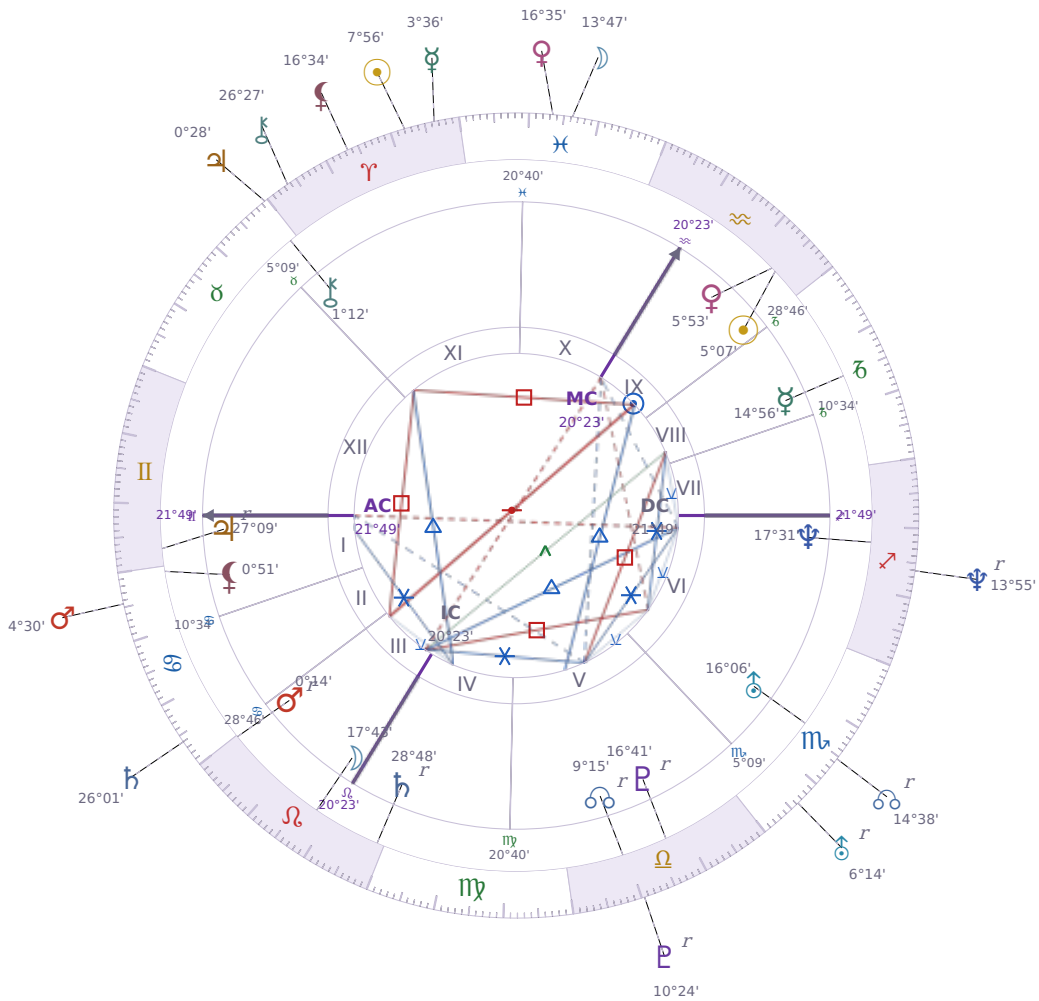

DAILY HOROSCOPE

Volodymyr Zelenskyy

President of Ukraine since 2019

♈ Aquarius January 25, 1978 14:00 Kryvyi Rih

Sunday, 28 March 1976

TRANSITS FOR TODAY

☉ Sun	in ♈ Aries	7°56'09"
☾ Moon	in ♓ Pisces	13°47'31"
☿ Mercury	in ♈ Aries	3°36'12"
♀ Venus	in ♓ Pisces	16°35'52"
♂ Mars	in ♋ Cancer	4°30'51"
♃ Jupiter	in ♉ Taurus	0°28'34"
♄ Saturn	in ♋ Cancer	26°01'35"

♅ Uranus	in	♏ Scorpio Rx	6°14'07"
♆ Neptune	in	♐ Sagittarius Rx	13°55'41"
♇ Pluto	in	♎ Libra Rx	10°24'49"
♁ Chiron	in	♈ Aries	26°27'27"
♁ NNode	in	♏ Scorpio Rx	14°38'02"
♁ Lilith	in	♈ Aries	16°34'52"

NATAL PLANETS

KEY DATE

♄ Saturn stations Direct

Saturn turning direct means **stuck decisions and delayed projects** can finally move again after months of standing still. What felt unclear or blocked in your work, finances, or long-term plans becomes **clearer and actionable** as *Saturn* pushes forward. The pattern most people notice is **real progress on what matters** — whether that's getting a commitment from someone, finishing something you started, or seeing results from hard work you put in during the retrograde.