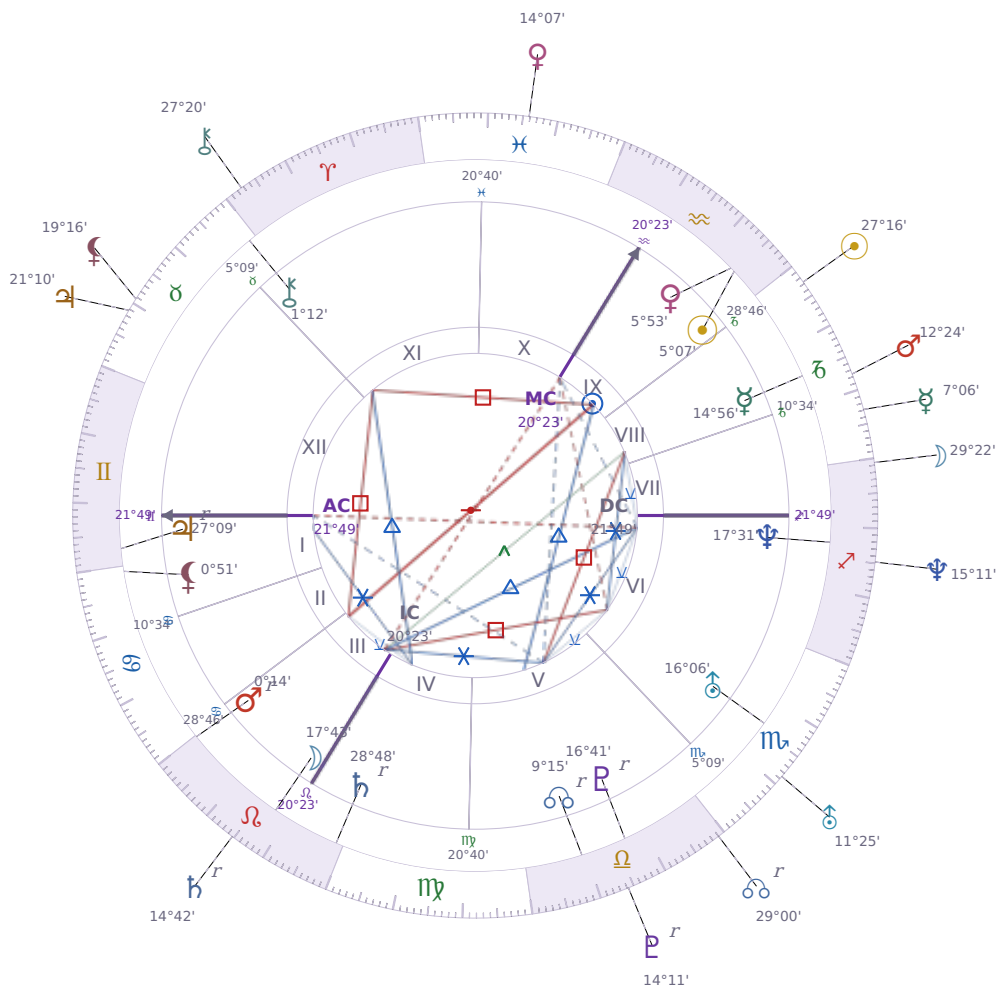

DAILY HOROSCOPE

Volodymyr Zelenskyy

President of Ukraine since 2019

♈ Aquarius January 25, 1978 14:00 Kryvyi Rih

Monday, 17 January 1977

TRANSITS FOR TODAY

☉ Sun	in ♑ Capricorn	27°16'27"
☾ Moon	in ♏ Sagittarius	29°22'43"
☿ Mercury	in ♑ Capricorn	7°06'02"
♀ Venus	in ♋ Pisces	14°07'44"
♂ Mars	in ♑ Capricorn	12°24'11"
♃ Jupiter	in ♉ Taurus	21°10'51"
♄ Saturn	in ♌ Leo Rx	14°42'30"

♅ Uranus	in ♏ Scorpio	11°25'12"
♆ Neptune	in ♐ Sagittarius	15°11'20"
♇ Pluto	in ♎ Libra Rx	14°11'25"
♁ Chiron	in ♈ Aries	27°20'46"
♁ NNode	in ♎ Libra Rx	29°00'42"
♁ Lilith	in ♉ Taurus	19°16'23"

NATAL PLANETS