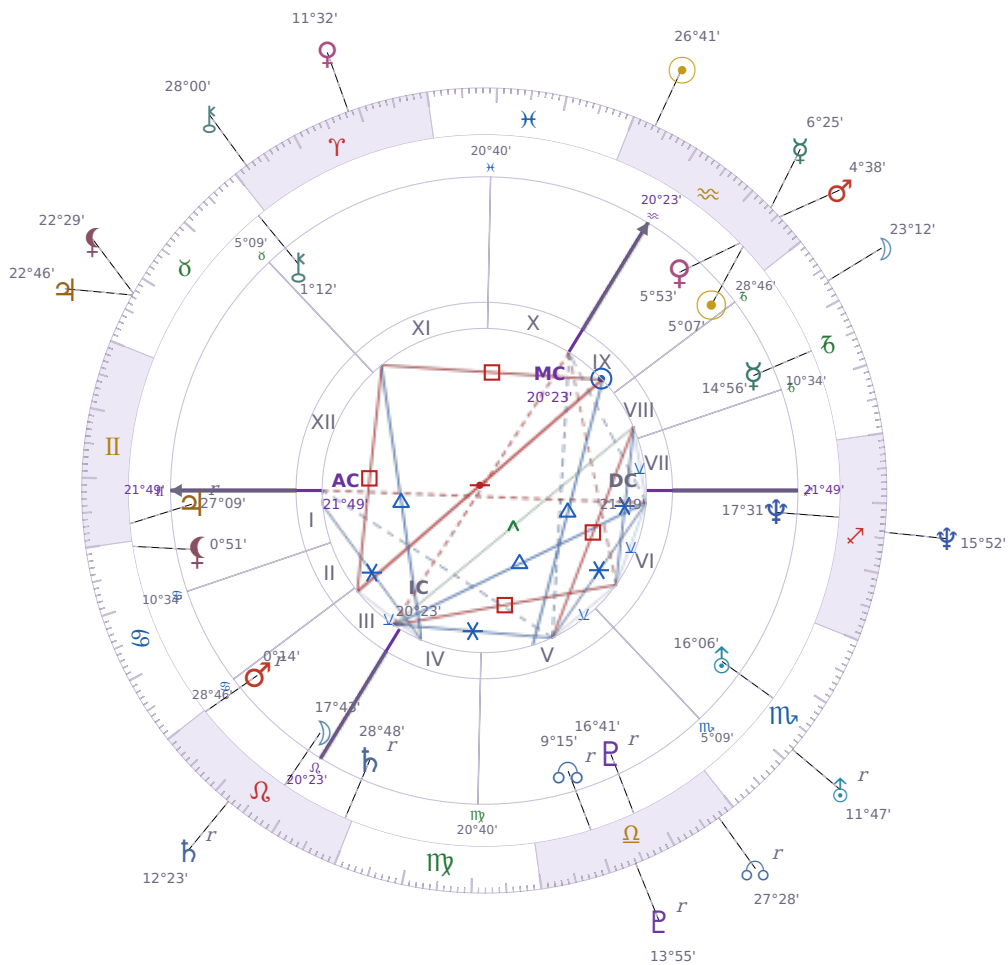

DAILY HOROSCOPE

## Volodymyr Zelenskyy

President of Ukraine since 2019

♈ Aquarius January 25, 1978 14:00 Kryvyi Rih

**Tuesday, 15 February 1977**