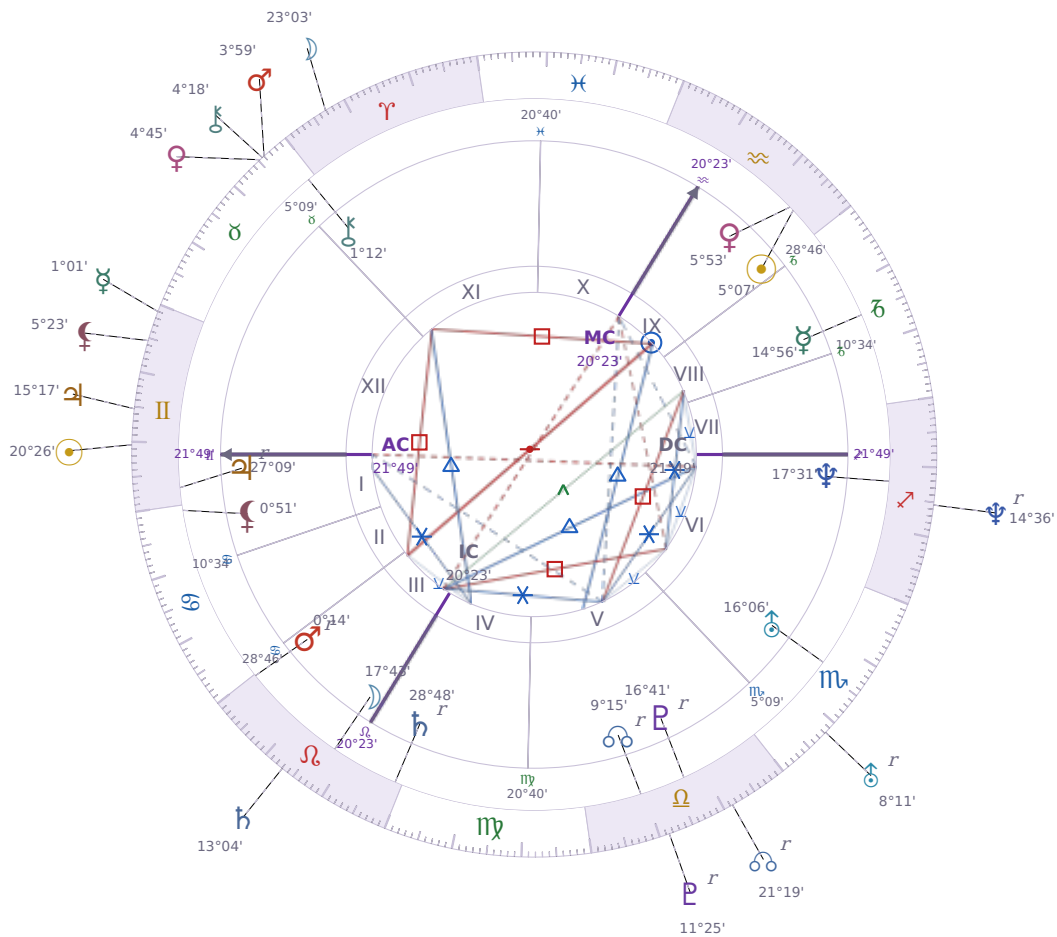

DAILY HOROSCOPE

Volodymyr Zelenskyy

President of Ukraine since 2019

♈ Aquarius January 25, 1978 14:00 Kryvyi Rih

Saturday, 11 June 1977

TRANSITS FOR TODAY

| | | |
|-----------|-------------|-----------|
| ☉ Sun | in ♊ Gemini | 20°26'18" |
| ☾ Moon | in ♈ Aries | 23°03'43" |
| ☿ Mercury | in ♊ Gemini | 1°01'23" |
| ♀ Venus | in ♉ Taurus | 4°45'15" |
| ♂ Mars | in ♉ Taurus | 3°59'28" |
| ♃ Jupiter | in ♊ Gemini | 15°17'46" |
| ♄ Saturn | in ♌ Leo | 13°04'22" |

| | | |
|-----------|---------------------|-----------|
| ♅ Uranus | in ♏ Scorpio Rx | 8°11'19" |
| ♆ Neptune | in ♐ Sagittarius Rx | 14°36'45" |
| ♇ Pluto | in ♎ Libra Rx | 11°25'37" |
| ♁ Chiron | in ♉ Taurus | 4°18'24" |
| ♁ NNode | in ♎ Libra Rx | 21°19'56" |
| ♁ Lilith | in ♊ Gemini | 5°23'07" |

NATAL PLANETS

| | | | |
|--------------|------------------|-----------|--------|
| ☉ Sun | in ♒ Aquarius | 5°07'26" | IX |
| ☾ Moon | in ♌ Leo | 17°43'06" | III |
| ☿ Mercury | in ♐ Capricorn | 14°56'00" | VIII |
| ♀ Venus | in ♒ Aquarius | 5°53'27" | IX |
| ♂ Mars | in ♌ Leo | 0°14'40" | III Rx |
| ♃ Jupiter | in ♊ Gemini | 27°09'21" | I Rx |
| ♄ Saturn | in ♌ Leo | 28°48'50" | IV Rx |
| ♅ Uranus | in ♏ Scorpio | 16°06'59" | VI |
| ♆ Neptune | in ♐ Sagittarius | 17°31'24" | VI |
| ♇ Pluto | in ♎ Libra | 16°41'02" | V Rx |
| ♁ Chiron | in ♉ Taurus | 1°12'25" | XI |
| ♁ North Node | in ♎ Libra | 9°15'38" | V Rx |
| ♁ Lilith | in ♋ Cancer | 0°51'45" | I |