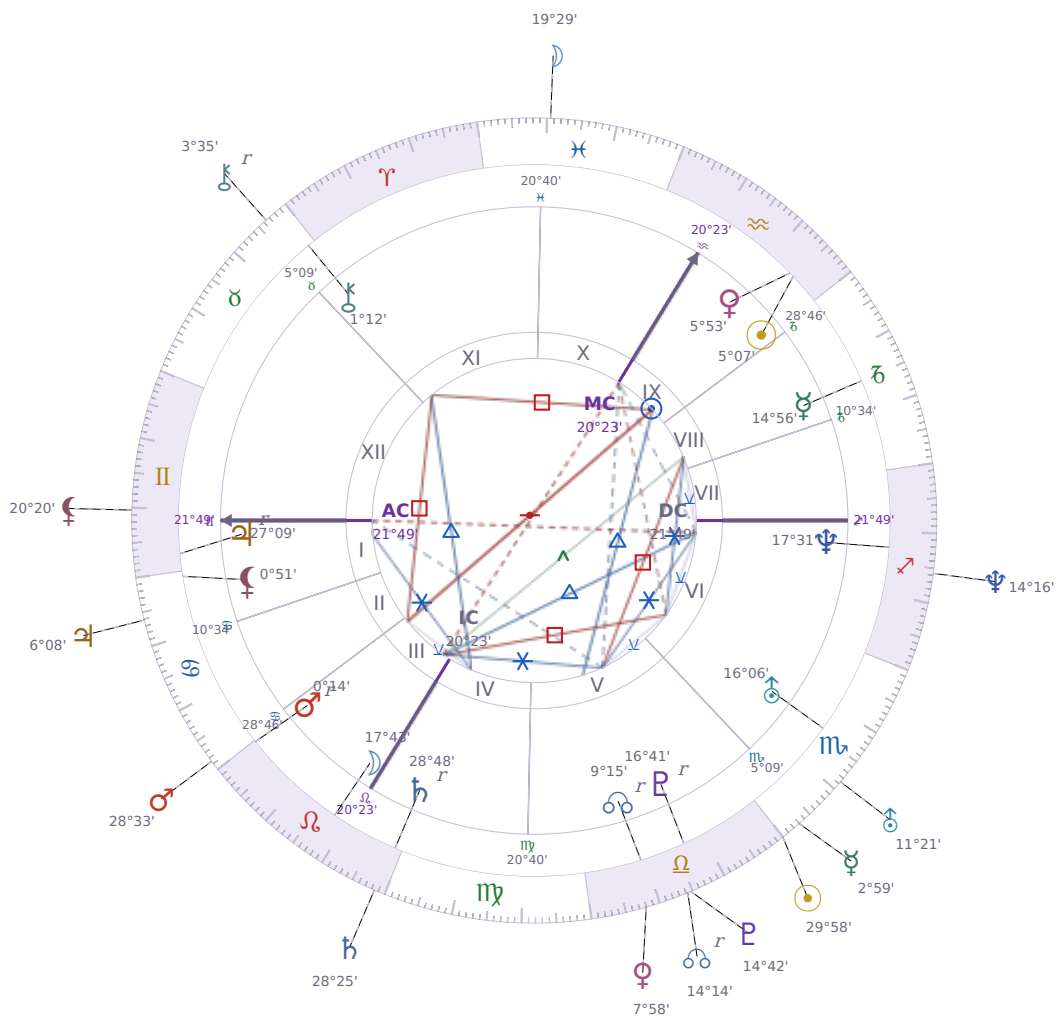

DAILY HOROSCOPE

Volodymyr Zelenskyy

President of Ukraine since 2019

♈ Aquarius January 25, 1978 14:00 Kryvyi Rih

Sunday, 23 October 1977

TRANSITS FOR TODAY

| | | |
|-----------|--------------|-----------|
| ☉ Sun | in ♎ Libra | 29°58'19" |
| ☾ Moon | in ♓ Pisces | 19°29'32" |
| ☿ Mercury | in ♏ Scorpio | 2°59'39" |
| ♀ Venus | in ♎ Libra | 7°58'36" |
| ♂ Mars | in ♋ Cancer | 28°33'58" |
| ♃ Jupiter | in ♋ Cancer | 6°08'26" |
| ♄ Saturn | in ♌ Leo | 28°25'40" |

| | | | |
|-----------|----|---------------|-----------|
| ♅ Uranus | in | ♏ Scorpio | 11°21'22" |
| ♆ Neptune | in | ♐ Sagittarius | 14°16'33" |
| ♇ Pluto | in | ♎ Libra | 14°42'33" |
| ♁ Chiron | in | ♉ Taurus Rx | 3°35'10" |
| ♁ NNode | in | ♎ Libra Rx | 14°14'09" |
| ♁ Lilith | in | ♊ Gemini | 20°20'33" |

NATAL PLANETS

| | | | | |
|--------------|----|---------------|-----------|--------|
| ☉ Sun | in | ♒ Aquarius | 5°07'26" | IX |
| ☾ Moon | in | ♌ Leo | 17°43'06" | III |
| ☿ Mercury | in | ♑ Capricorn | 14°56'00" | VIII |
| ♀ Venus | in | ♒ Aquarius | 5°53'27" | IX |
| ♂ Mars | in | ♌ Leo | 0°14'40" | III Rx |
| ♃ Jupiter | in | ♊ Gemini | 27°09'21" | I Rx |
| ♄ Saturn | in | ♌ Leo | 28°48'50" | IV Rx |
| ♅ Uranus | in | ♏ Scorpio | 16°06'59" | VI |
| ♆ Neptune | in | ♐ Sagittarius | 17°31'24" | VI |
| ♇ Pluto | in | ♎ Libra | 16°41'02" | V Rx |
| ♁ Chiron | in | ♉ Taurus | 1°12'25" | XI |
| ♁ North Node | in | ♎ Libra | 9°15'38" | V Rx |
| ♁ Lilith | in | ♋ Cancer | 0°51'45" | I |