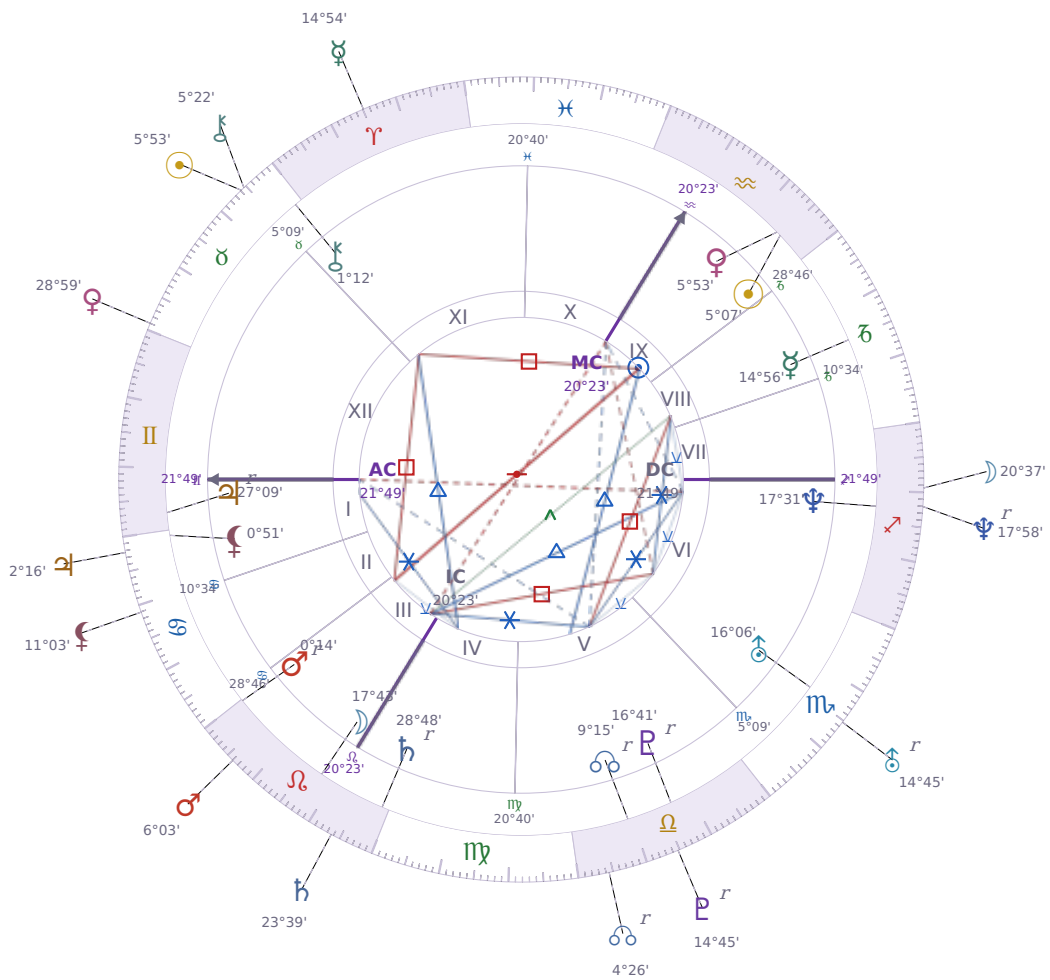

DAILY HOROSCOPE

Volodymyr Zelenskyy

President of Ukraine since 2019

♈ Aquarius January 25, 1978 14:00 Kryvyi Rih

Wednesday, 26 April 1978

TRANSITS FOR TODAY

| | | |
|-----------|------------------|-----------|
| ☉ Sun | in ♉ Taurus | 5°53'35" |
| ☾ Moon | in ♏ Sagittarius | 20°37'19" |
| ☿ Mercury | in ♈ Aries | 14°54'59" |
| ♀ Venus | in ♉ Taurus | 28°59'20" |
| ♂ Mars | in ♌ Leo | 6°03'31" |
| ♃ Jupiter | in ♋ Cancer | 2°16'12" |
| ♄ Saturn | in ♌ Leo | 23°39'10" |

| | | |
|-----------|---------------------|-----------|
| ♅ Uranus | in ♏ Scorpio Rx | 14°45'26" |
| ♆ Neptune | in ♐ Sagittarius Rx | 17°58'10" |
| ♇ Pluto | in ♎ Libra Rx | 14°45'02" |
| ♁ Chiron | in ♉ Taurus | 5°22'22" |
| ♁ NNode | in ♎ Libra Rx | 4°26'19" |
| ♁ Lilith | in ♋ Cancer | 11°03'48" |

NATAL PLANETS

| | | | |
|--------------|------------------|-----------|--------|
| ☉ Sun | in ♒ Aquarius | 5°07'26" | IX |
| ☾ Moon | in ♌ Leo | 17°43'06" | III |
| ☿ Mercury | in ♏ Capricorn | 14°56'00" | VIII |
| ♀ Venus | in ♒ Aquarius | 5°53'27" | IX |
| ♂ Mars | in ♌ Leo | 0°14'40" | III Rx |
| ♃ Jupiter | in ♊ Gemini | 27°09'21" | I Rx |
| ♄ Saturn | in ♌ Leo | 28°48'50" | IV Rx |
| ♅ Uranus | in ♏ Scorpio | 16°06'59" | VI |
| ♆ Neptune | in ♐ Sagittarius | 17°31'24" | VI |
| ♇ Pluto | in ♎ Libra | 16°41'02" | V Rx |
| ♁ Chiron | in ♉ Taurus | 1°12'25" | XI |
| ♁ North Node | in ♎ Libra | 9°15'38" | V Rx |
| ♁ Lilith | in ♋ Cancer | 0°51'45" | I |

KEY DATE

♄ Saturn stations Direct

Saturn turning direct means **stuck decisions and delayed projects** can finally move again after months of standing still. What felt unclear or blocked in your work, finances, or long-term plans becomes **clearer and actionable** as *Saturn* pushes forward. The pattern most people notice is **real progress on what matters** — whether that's getting a commitment from someone, finishing something you started, or seeing results from hard work you put in during the retrograde.