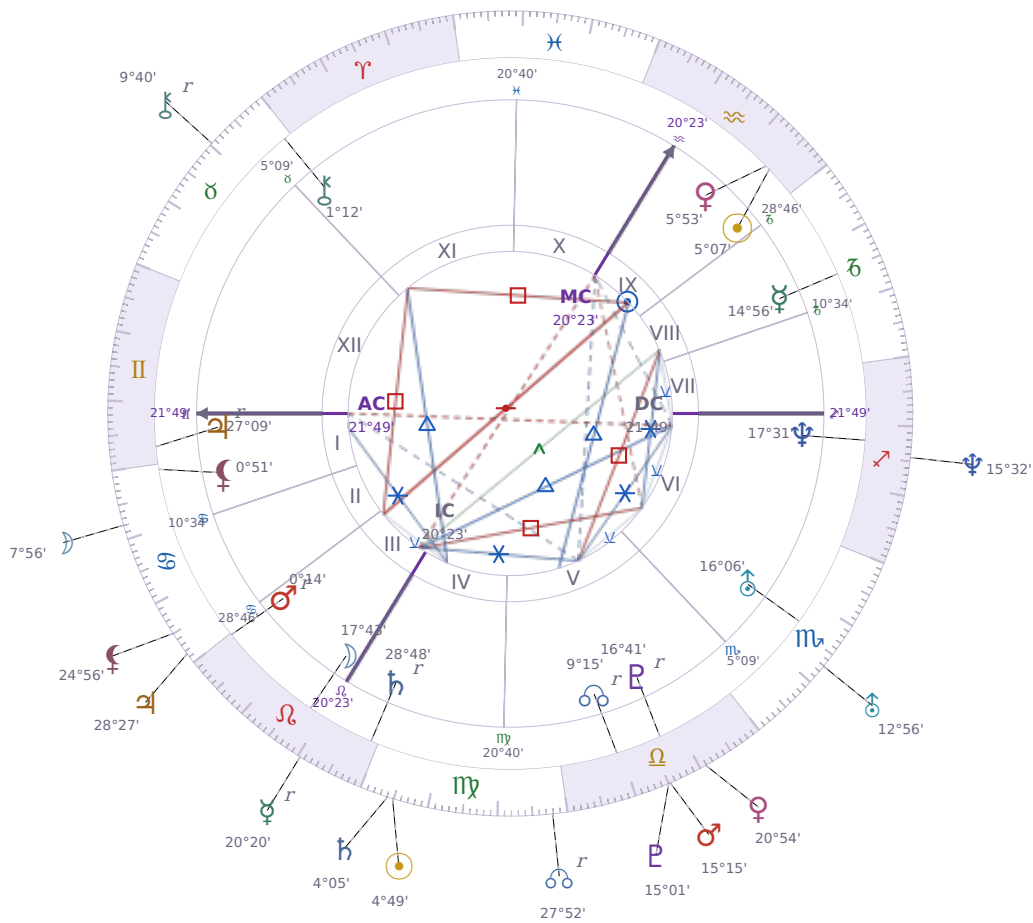

DAILY HOROSCOPE

Volodymyr Zelenskyy

President of Ukraine since 2019

♈ Aquarius January 25, 1978 14:00 Kryvyi Rih

Monday, 28 August 1978

TRANSITS FOR TODAY

☉ Sun	in ♍ Virgo	4°49'38"
☾ Moon	in ♋ Cancer	7°56'14"
☿ Mercury	in ♌ Leo Rx	20°20'37"
♀ Venus	in ♎ Libra	20°54'09"
♂ Mars	in ♎ Libra	15°15'30"
♃ Jupiter	in ♋ Cancer	28°27'33"
♄ Saturn	in ♍ Virgo	4°05'18"

♅ Uranus	in	♏ Scorpio	12°56'11"
♆ Neptune	in	♐ Sagittarius	15°32'46"
♇ Pluto	in	♎ Libra	15°01'08"
♁ Chiron	in	♉ Taurus Rx	9°40'23"
♁ NNode	in	♍ Virgo Rx	27°52'20"
♁ Lilith	in	♋ Cancer	24°56'41"

NATAL PLANETS