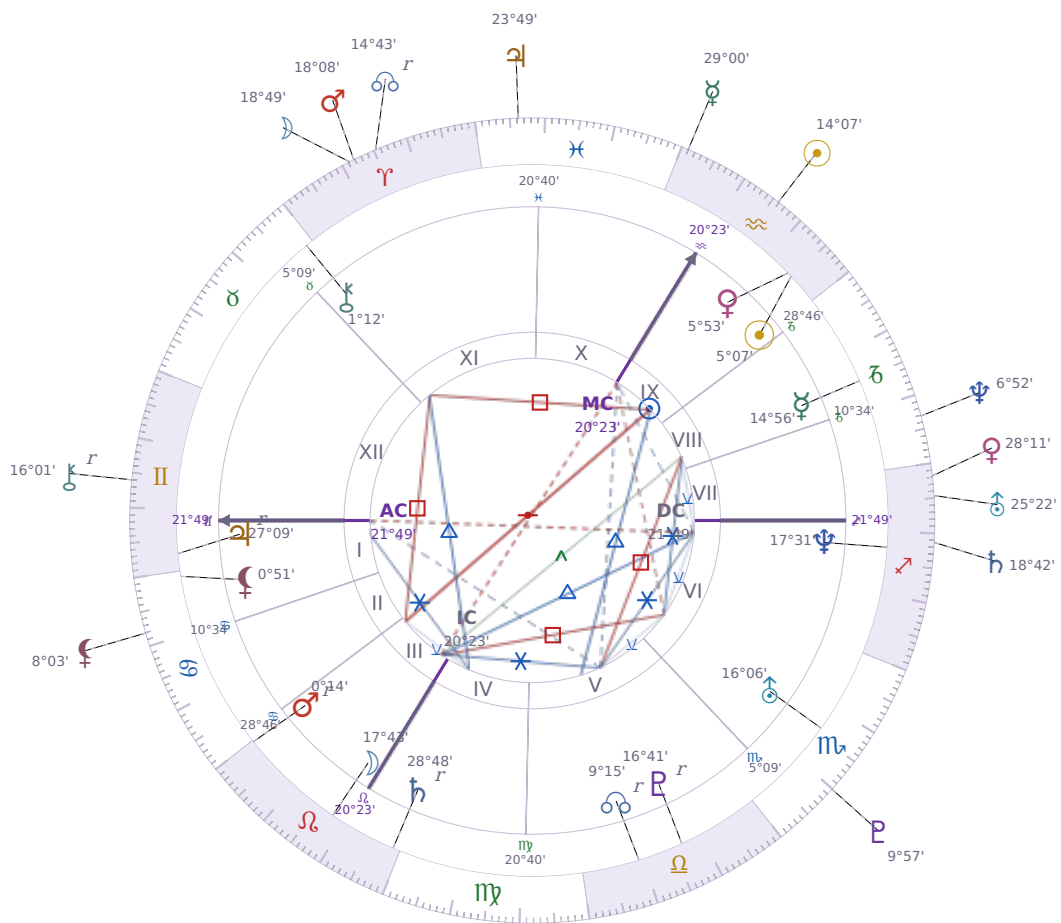

DAILY HOROSCOPE

Volodymyr Zelenskyy

President of Ukraine since 2019

♈ Aquarius January 25, 1978 14:00 Kryvyi Rih

Tuesday, 3 February 1987

TRANSITS FOR TODAY

☉ Sun	in ♈ Aquarius	14°07'06"
☾ Moon	in ♈ Aries	18°49'20"
☿ Mercury	in ♈ Aquarius	29°00'52"
♀ Venus	in ♏ Sagittarius	28°11'41"
♂ Mars	in ♈ Aries	18°08'19"
♃ Jupiter	in ♓ Pisces	23°49'17"
♄ Saturn	in ♏ Sagittarius	18°42'08"

♅ Uranus	in	♐ Sagittarius	25°22'40"
♆ Neptune	in	♑ Capricorn	6°52'40"
♇ Pluto	in	♏ Scorpio	9°57'18"
♁ Chiron	in	♊ Gemini Rx	16°01'19"
♊ NNode	in	♈ Aries Rx	14°43'15"
♁ Lilith	in	♋ Cancer	8°03'29"

NATAL PLANETS