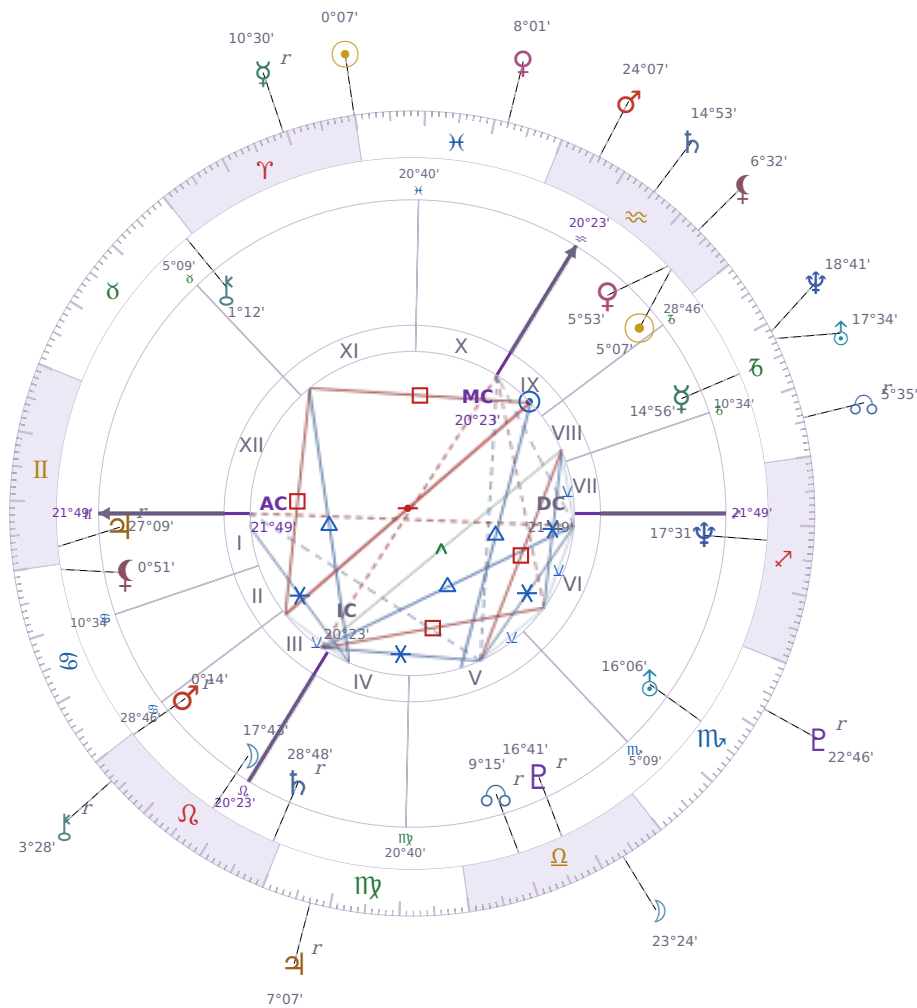

DAILY HOROSCOPE

Volodymyr Zelenskyy

President of Ukraine since 2019

♈ Aquarius January 25, 1978 14:00 Kryvyi Rih

Friday, 20 March 1992

TRANSITS FOR TODAY

☉ Sun	in ♈ Aries	0°07'56"
☾ Moon	in ♎ Libra	23°24'24"
☿ Mercury	in ♈ Aries Rx	10°30'38"
♀ Venus	in ♋ Pisces	8°01'39"
♂ Mars	in ♈ Aquarius	24°07'18"
♃ Jupiter	in ♍ Virgo Rx	7°07'35"
♄ Saturn	in ♈ Aquarius	14°53'09"

♅ Uranus	in ♄ Capricorn	17°34'21"
♆ Neptune	in ♄ Capricorn	18°41'41"
♇ Pluto	in ♏ Scorpio Rx	22°46'58"
♁ Chiron	in ♌ Leo Rx	3°28'28"
♁ NNode	in ♄ Capricorn Rx	5°35'49"
♁ Lilith	in ♒ Aquarius	6°32'08"

NATAL PLANETS

☉ Sun	in ♒ Aquarius	5°07'26"	IX
☾ Moon	in ♌ Leo	17°43'06"	III
☿ Mercury	in ♄ Capricorn	14°56'00"	VIII
♀ Venus	in ♒ Aquarius	5°53'27"	IX
♂ Mars	in ♌ Leo	0°14'40"	III Rx
♃ Jupiter	in ♊ Gemini	27°09'21"	I Rx
♄ Saturn	in ♌ Leo	28°48'50"	IV Rx
♅ Uranus	in ♏ Scorpio	16°06'59"	VI
♆ Neptune	in ♐ Sagittarius	17°31'24"	VI
♇ Pluto	in ♎ Libra	16°41'02"	V Rx
♁ Chiron	in ♉ Taurus	1°12'25"	XI
♁ North Node	in ♎ Libra	9°15'38"	V Rx
♁ Lilith	in ♋ Cancer	0°51'45"	I