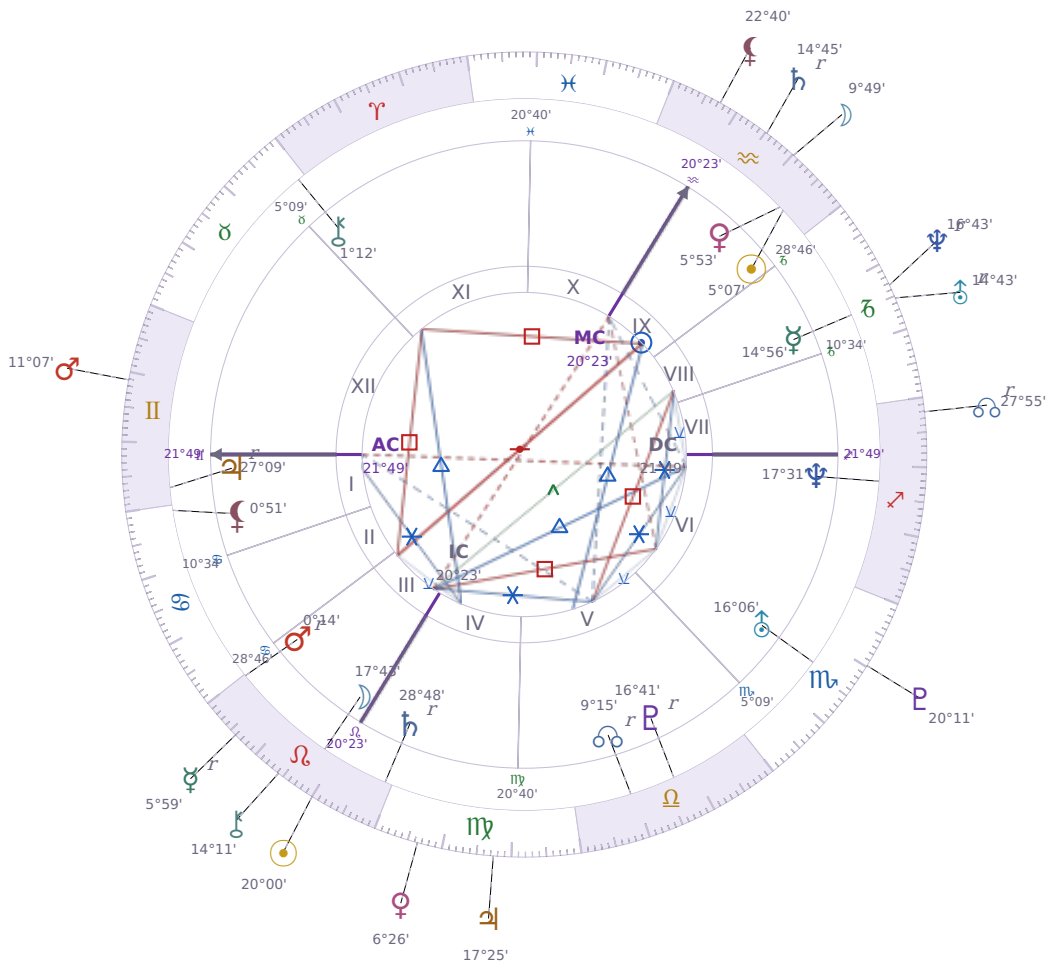

DAILY HOROSCOPE

Volodymyr Zelenskyy

President of Ukraine since 2019

♈ Aquarius January 25, 1978 14:00 Kryvyi Rih

Wednesday, 12 August 1992

TRANSITS FOR TODAY

☉ Sun	in ♌ Leo	20°00'58"
☾ Moon	in ♒ Aquarius	9°49'51"
☿ Mercury	in ♌ Leo Rx	5°59'24"
♀ Venus	in ♍ Virgo	6°26'07"
♂ Mars	in ♊ Gemini	11°08'00"
♃ Jupiter	in ♍ Virgo	17°25'07"
♄ Saturn	in ♒ Aquarius Rx	14°45'24"

♅ Uranus	in ♄ Capricorn Rx	14°43'02"
♆ Neptune	in ♄ Capricorn Rx	16°43'06"
♇ Pluto	in ♏ Scorpio	20°11'37"
♁ Chiron	in ♌ Leo	14°11'45"
♊ NNode	in ♐ Sagittarius Rx	27°55'08"
♁ Lilith	in ♒ Aquarius	22°40'58"