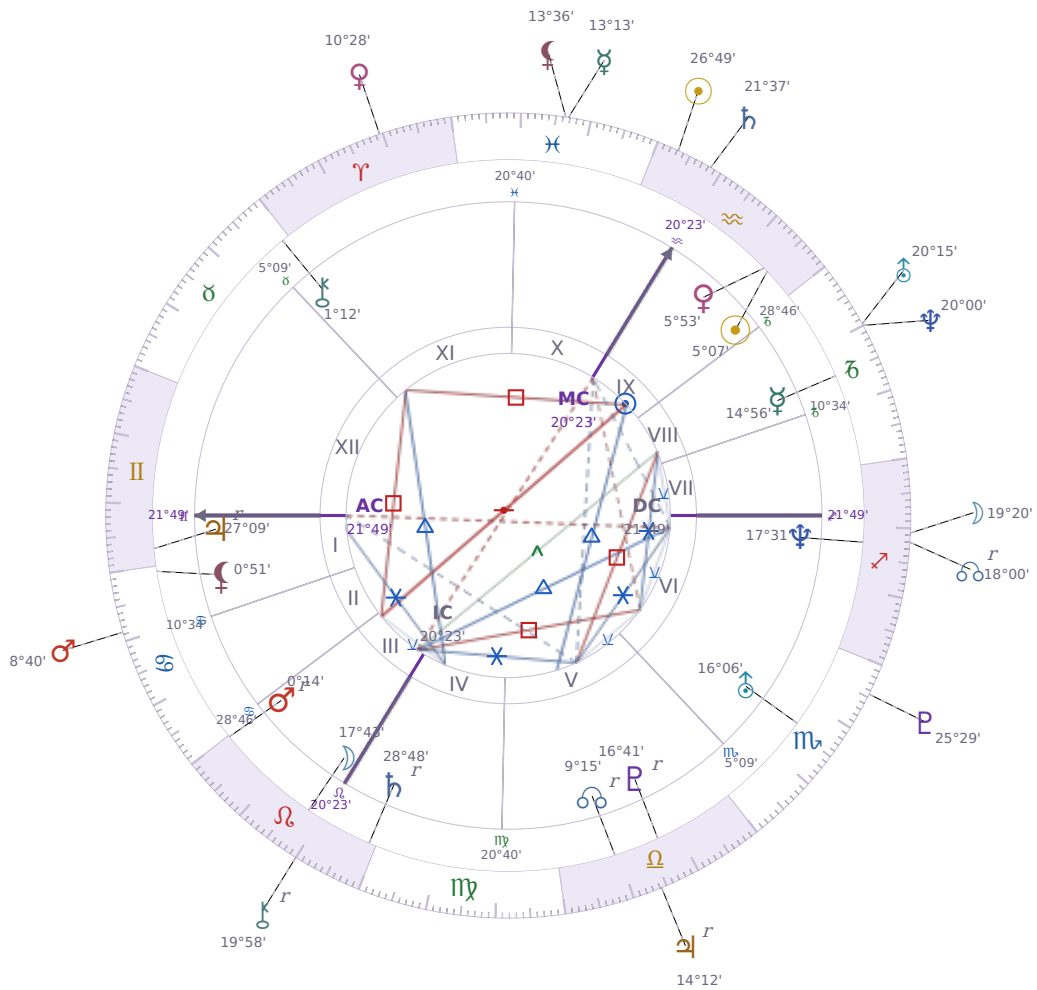

DAILY HOROSCOPE

Volodymyr Zelenskyy

President of Ukraine since 2019

♈ Aquarius January 25, 1978 14:00 Kryvyi Rih

Monday, 15 February 1993

TRANSITS FOR TODAY

☉ Sun	in ♈ Aquarius	26°49'15"
☾ Moon	in ♐ Sagittarius	19°20'09"
☿ Mercury	in ♓ Pisces	13°13'08"
♀ Venus	in ♈ Aries	10°28'34"
♂ Mars	in ♋ Cancer	8°40'32"
♃ Jupiter	in ♎ Libra Rx	14°12'45"
♄ Saturn	in ♈ Aquarius	21°37'59"

♅ Uranus	in ♄ Capricorn	20°15'43"
♆ Neptune	in ♄ Capricorn	20°00'18"
♇ Pluto	in ♏ Scorpio	25°29'09"
♁ Chiron	in ♌ Leo Rx	19°58'01"
♁ NNode	in ♐ Sagittarius Rx	18°00'59"
♁ Lilith	in ♓ Pisces	13°36'23"

NATAL PLANETS